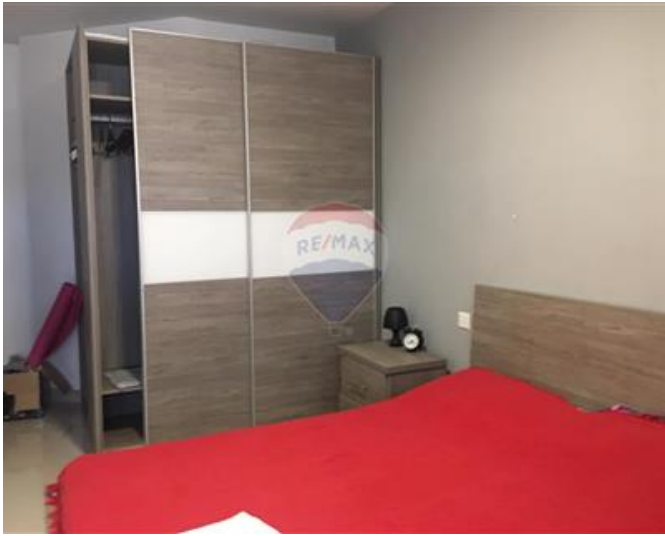

Penthouse - For Rent - Msida

Msida- Fully furnished, bright, air conditioned Penthouse with two lovely terraces situated in a central part of the island .Property comprises an open kitchen/living/dining area , two double bedrooms (main bedroom has en-suite). Served with a lift, dishwasher, TV and oven. Highly recommended

Gallery

Karina Mara do Nascimento

RE/MAX Finest - Sliema

M: 99344935

E: karina@remax.com.mt

T: 79475593

RE/MAX Finest - Sliema

RE/MAX Finest, 143 Tower Road, Sliema, Malta