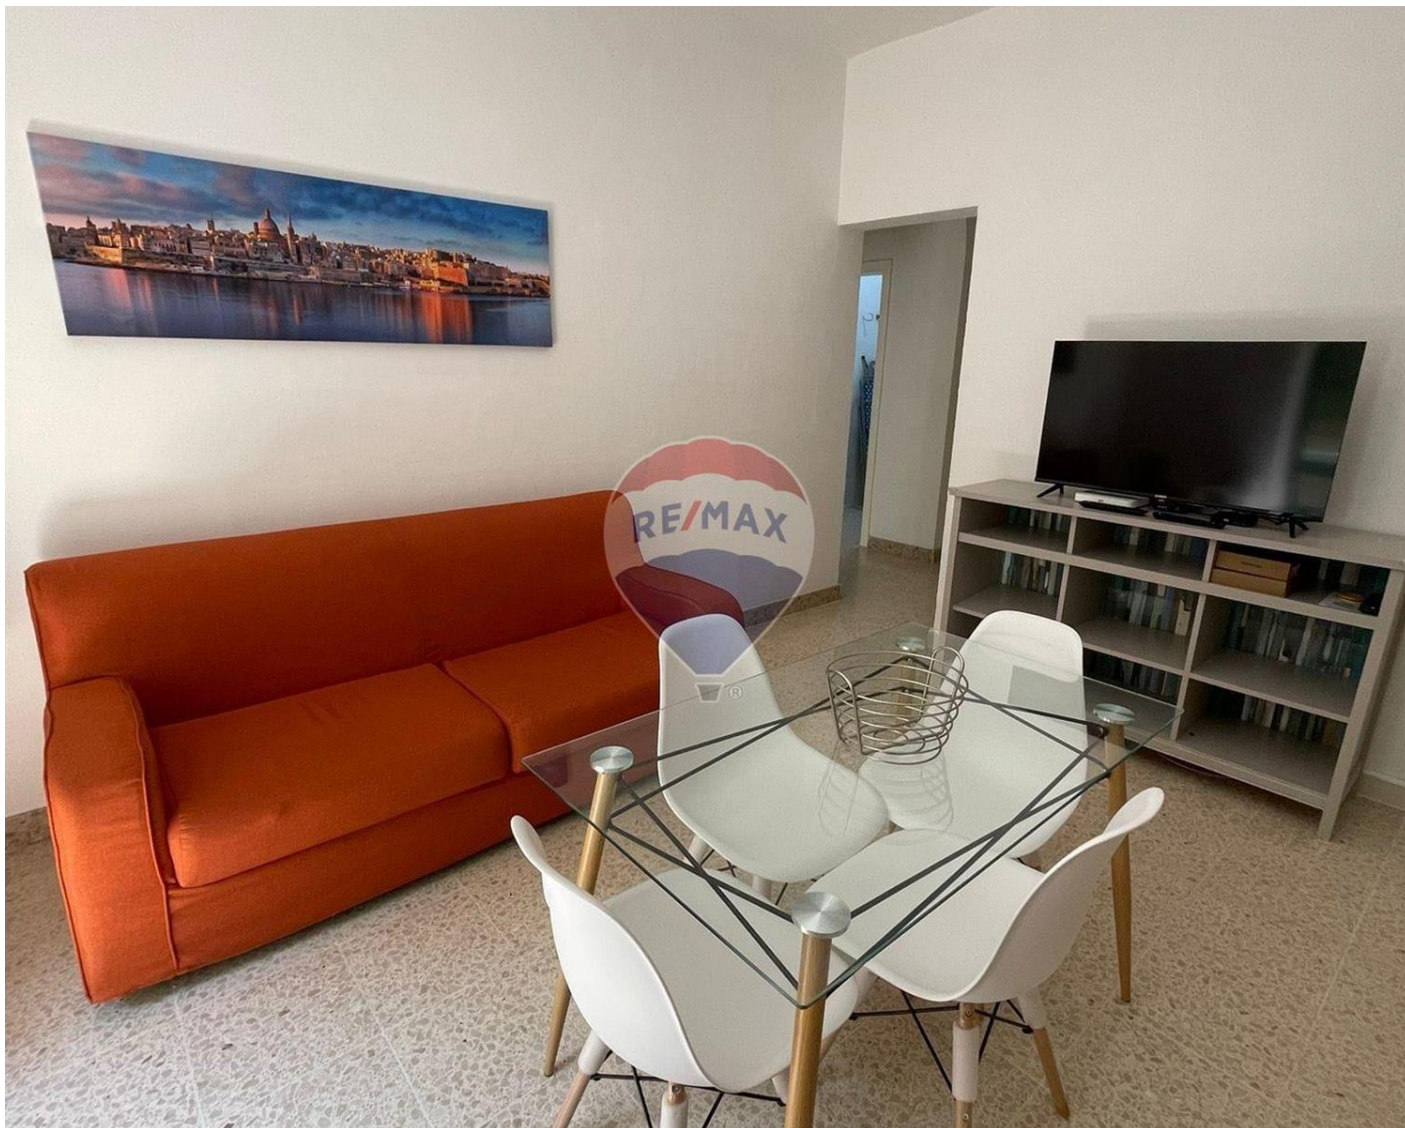

Maisonette in Sliema

Sliema, Sliema and St Julians Surroundings

€1,500

Reference No: 240531003-535

Total Rooms: **5**

Floor Area (m²): **0**

Bathrooms: **2**

Bedrooms: **2**