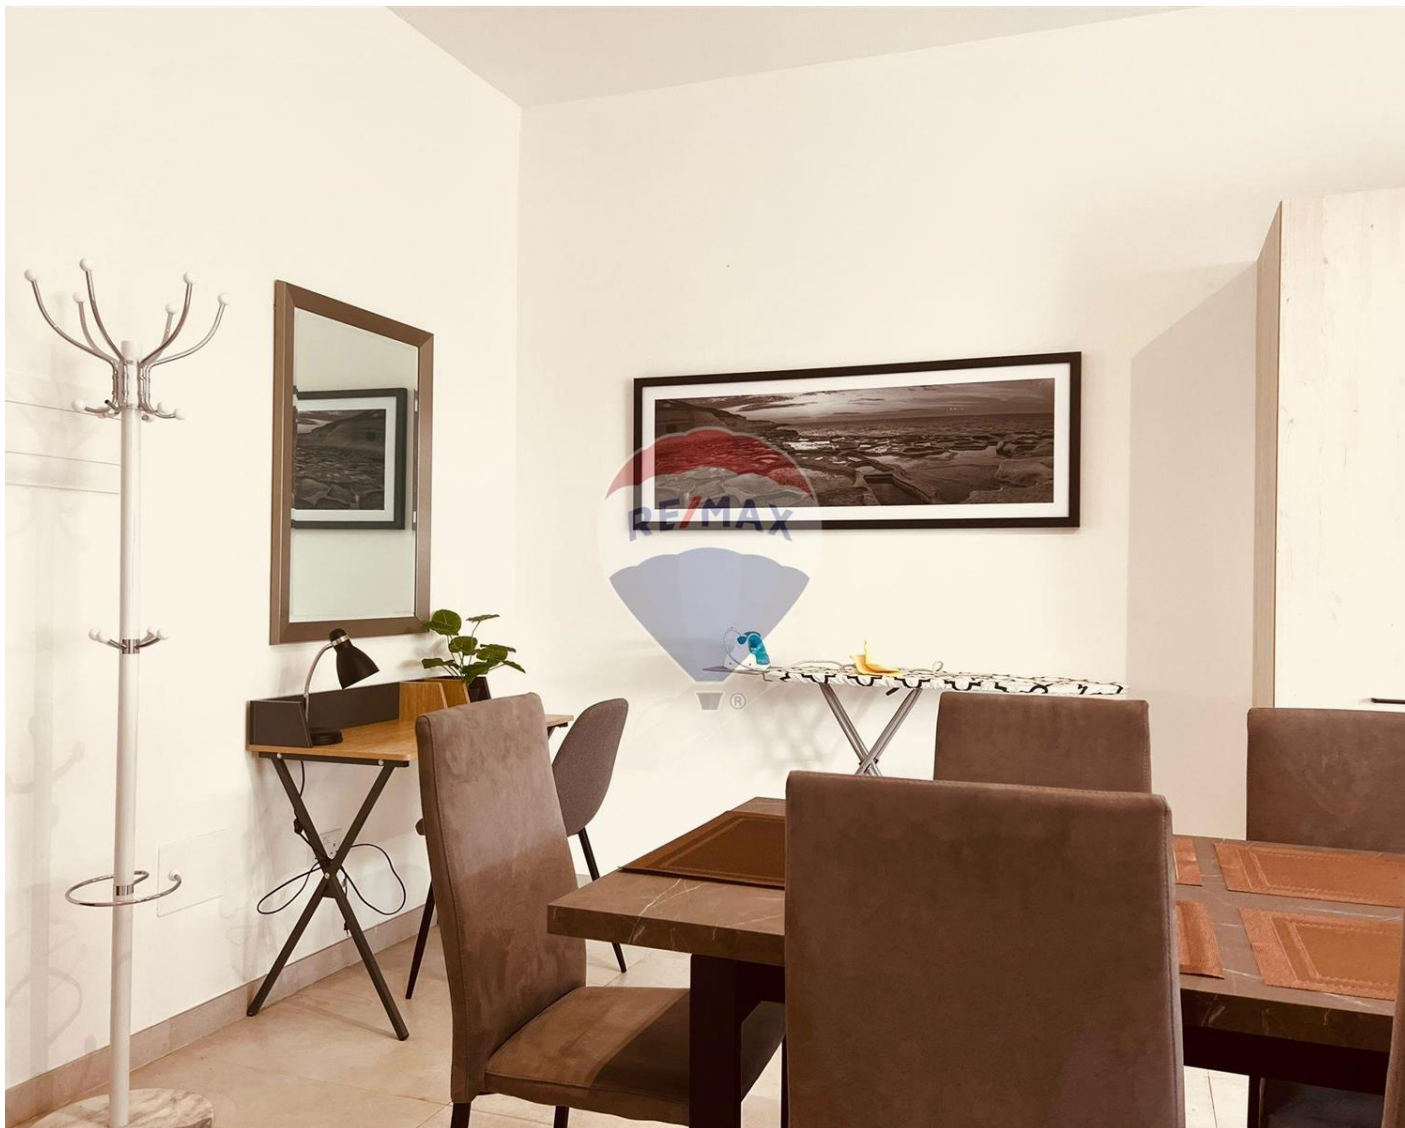

Penthouse in Birkirkara

Birkirkara, Central

€1,550

Reference No: 240531001-709

Total Rooms: 5

Floor Area (m²) : 0

Bathrooms: 2

Bedrooms: 2