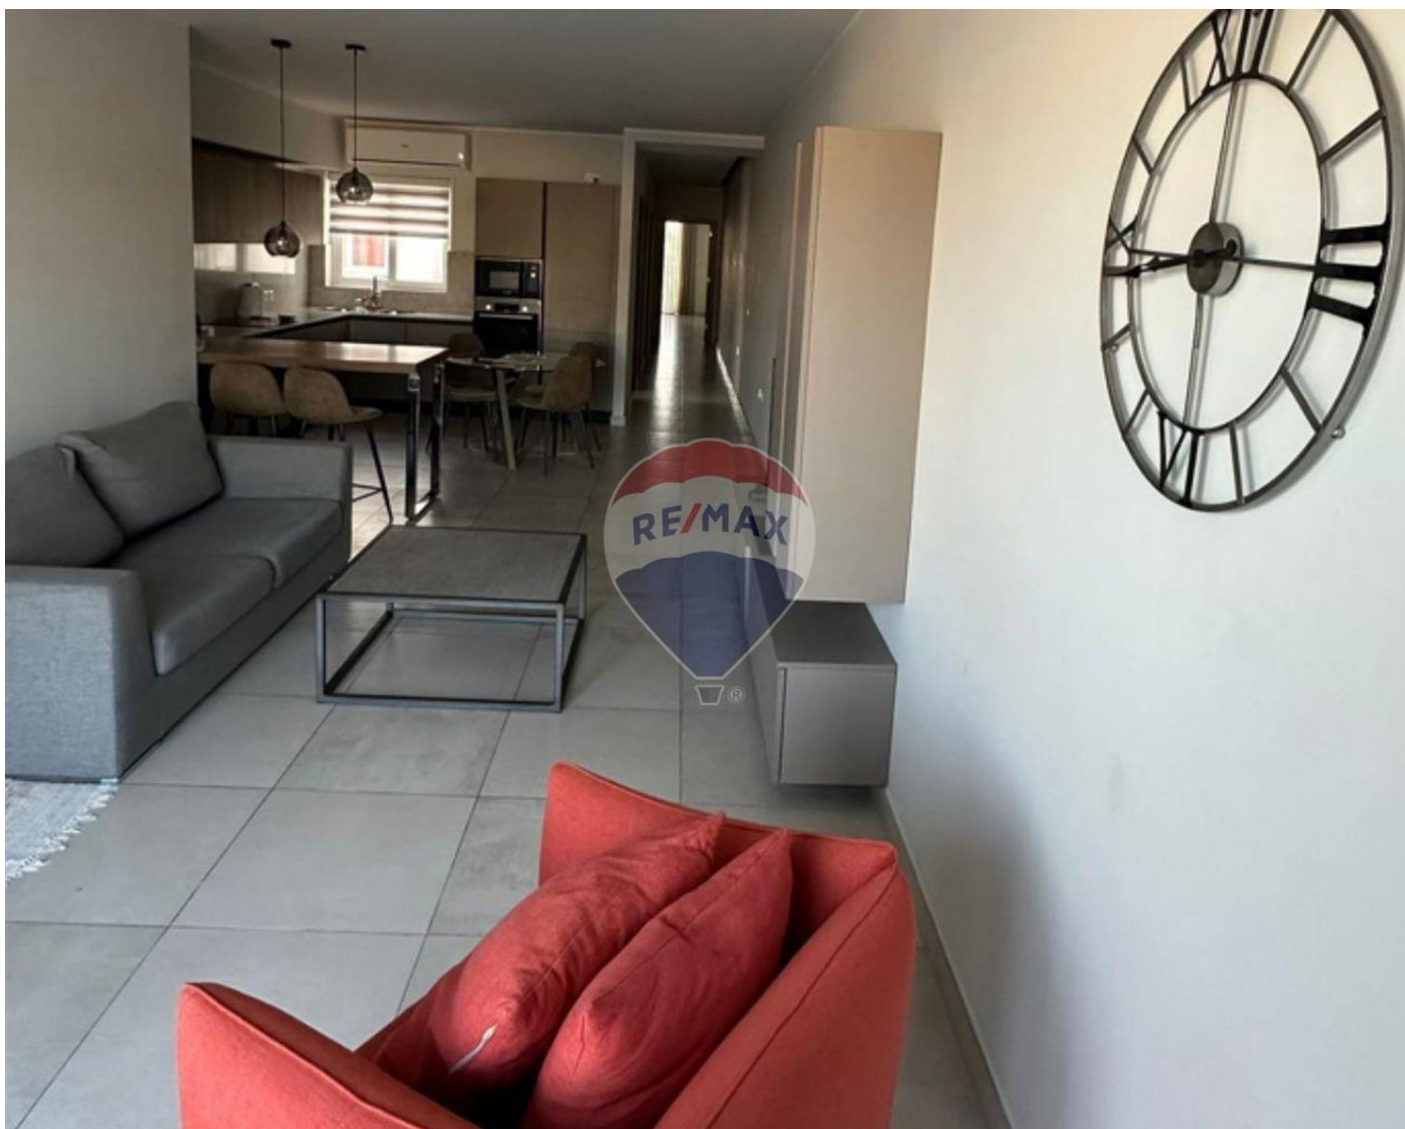

Penthouse in Lija

Lija, Central

€1,700

Reference No: 240531001-684

Total Rooms: 7

Floor Area (m²) : 0

Bathrooms: 2

Bedrooms: 2