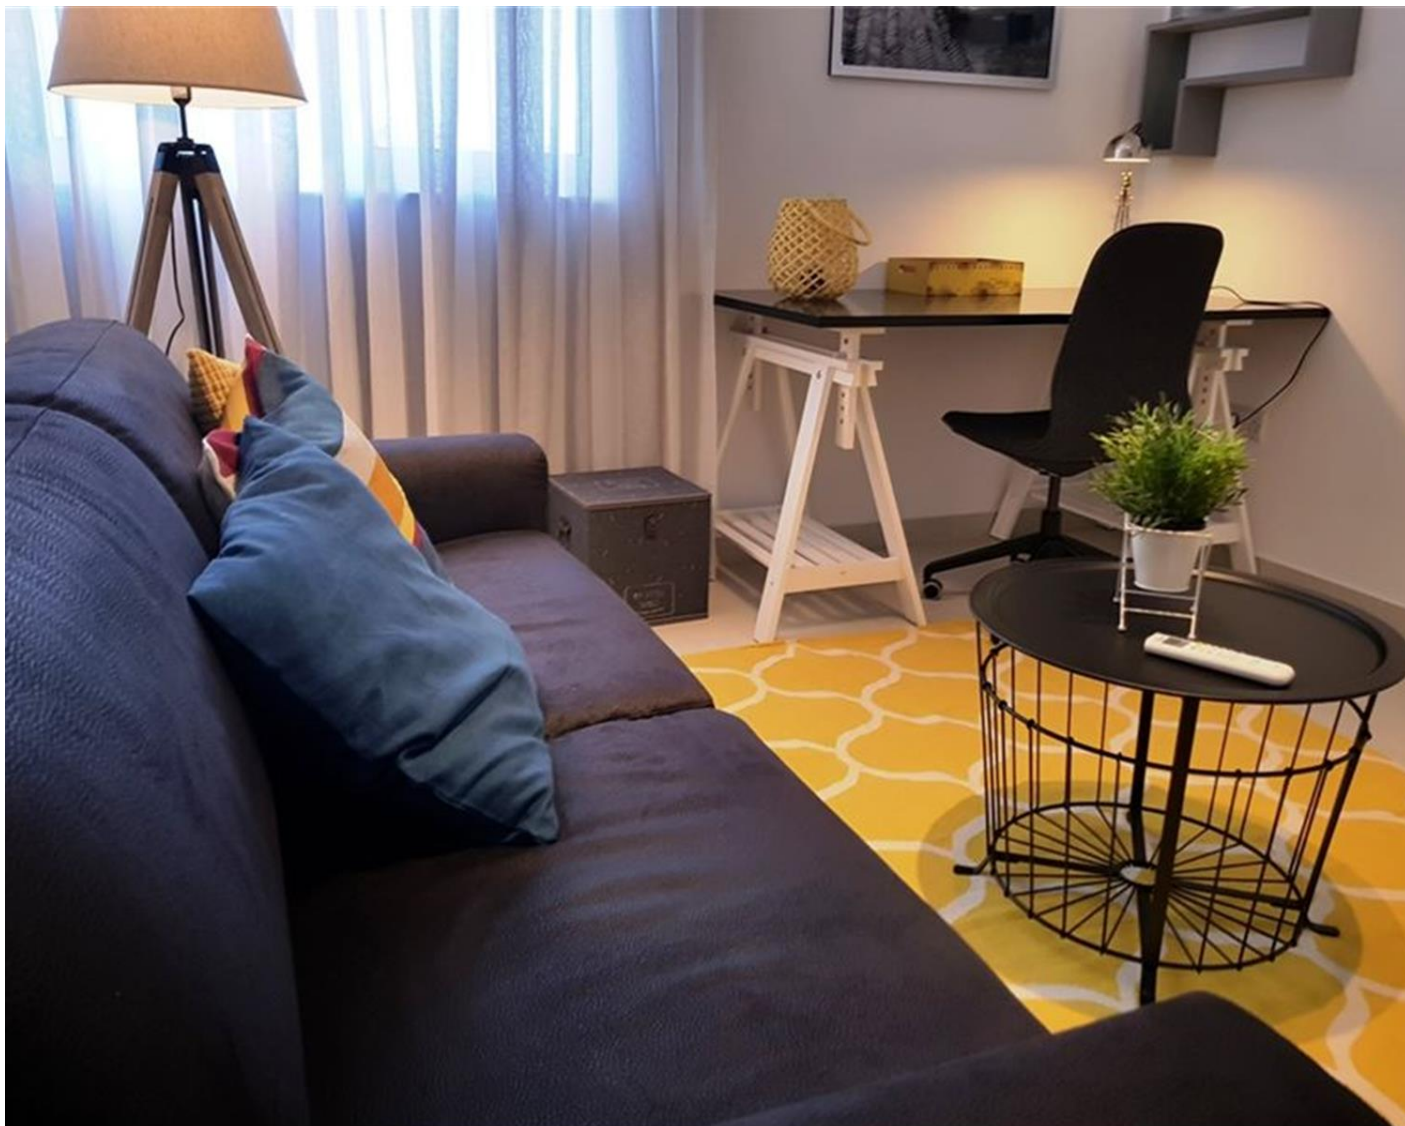

Apartment in Swieqi

Swieqi, Sliema and St Julians Surroundings

€1,700

Reference No: 240531001-130

Total Rooms: **5**

Floor Area (m²) : **0**

Bathrooms: **2**

Bedrooms: **3**