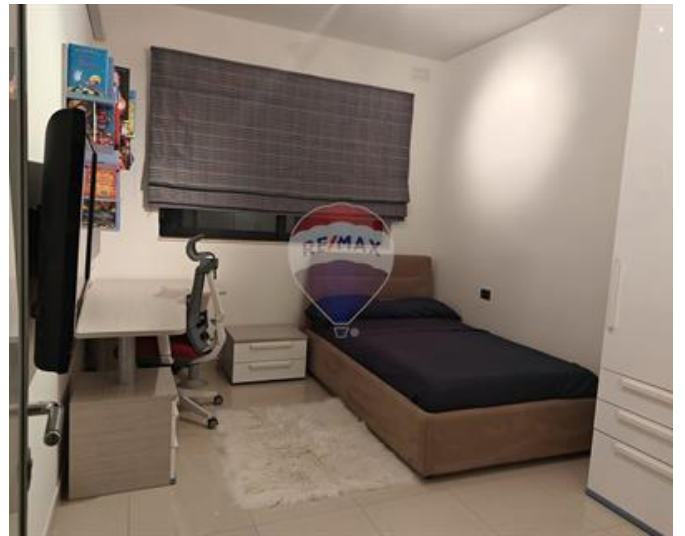

Maisonette Duplex - For Rent - Marsaskala

Marsaskala - Bright and Spacious Fully Furnished Duplex Maisonette This stunning duplex maisonette, located on a peaceful street in the heart of Marsaskala, offers a perfect balance of privacy and convenience, with restaurants, coffee shops, shops, and St. Thomas Bay just a short walk away. Upon entry, you're greeted by a welcoming hall leading to the staircase. On the first floor, you'll find an open-plan kitchen, dining, and living area that is larger than usual, complete with a balcony. The first floor also features three generously sized double bedrooms, including a master bedroom with an en-suite shower and a walk-in wardrobe. The main bathroom completes the floor. On the second floor, an additional kitchen leads to a spacious rooftop terrace that's perfect for outdoor entertaining, offering a breathtaking sea view. This floor also includes a washroom/storage area and an adaptable space that can be used as either a bedroom or an office. This property is fully equipped and finished to the highest standards, making it an ideal choice for a family. It's a must-see to truly appreciate its layout and features!

✓ Office / Study : 0 x 0 m (0 m2)

Gallery

Marina Vella Rapa

RE/MAX Elite - Sliema

M: 79735135

E: mvellarapa@remax.com.mt

T: 21344024

RE/MAX Elite - Sliema