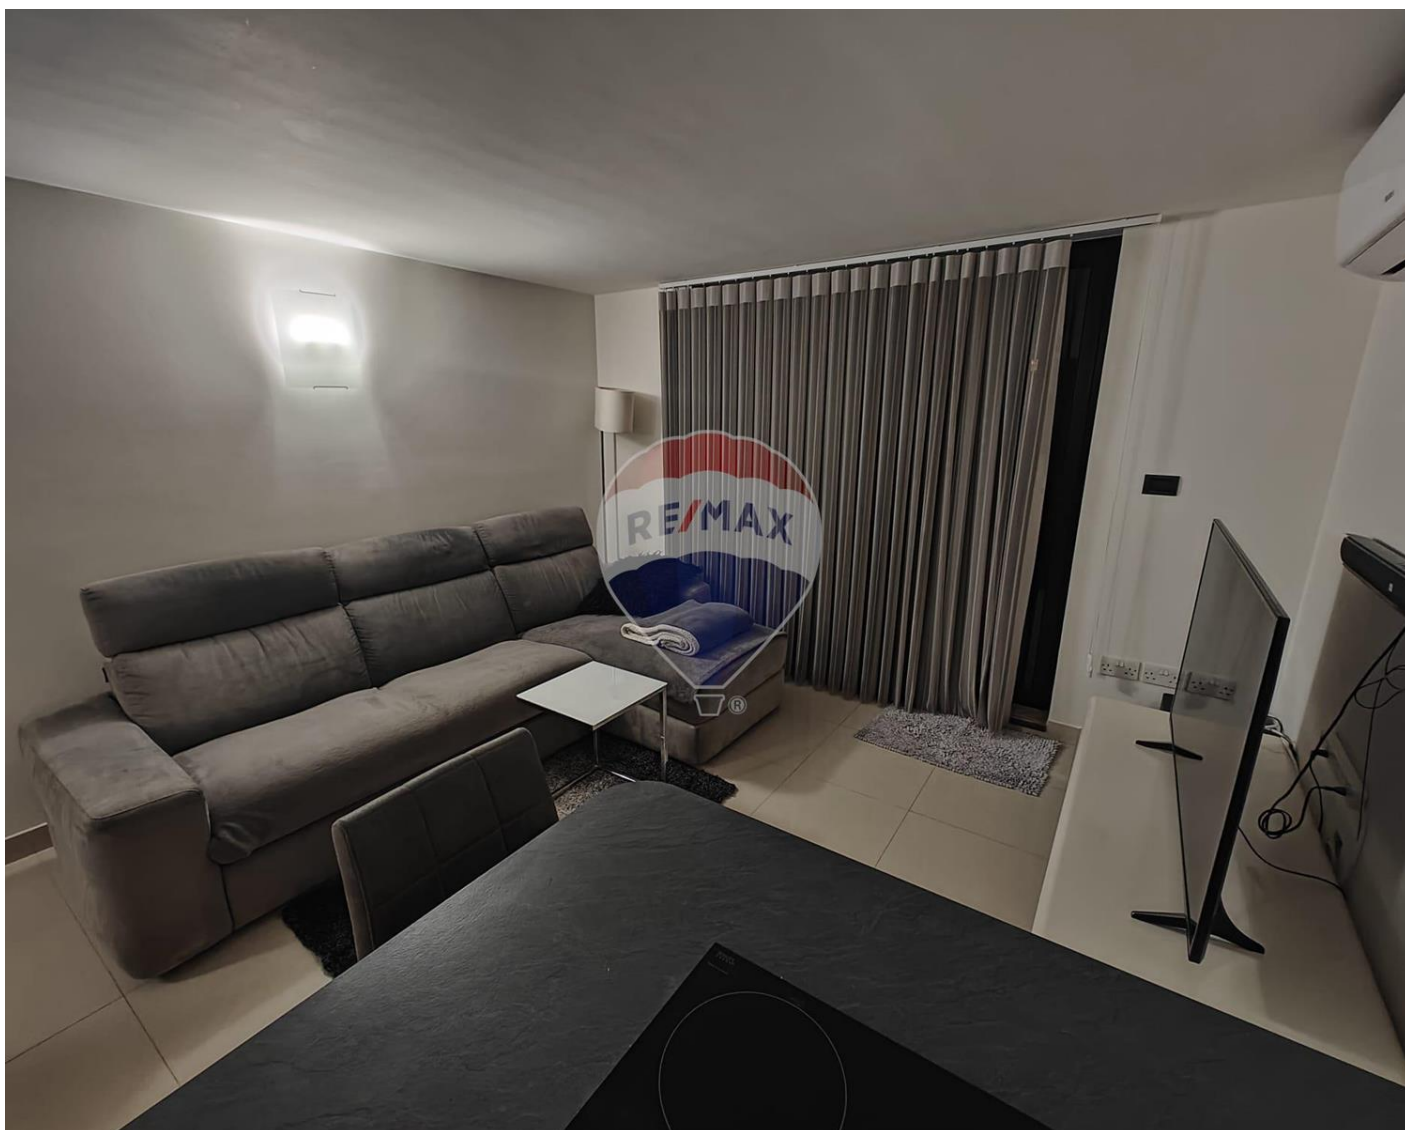

Maisonette Duplex in Marsascala

Marsascala, South

€2,000

Reference No: 240511009-726

Total Rooms: 8

Floor Area (m²) : 0

Bathrooms: 2

Bedrooms: 3