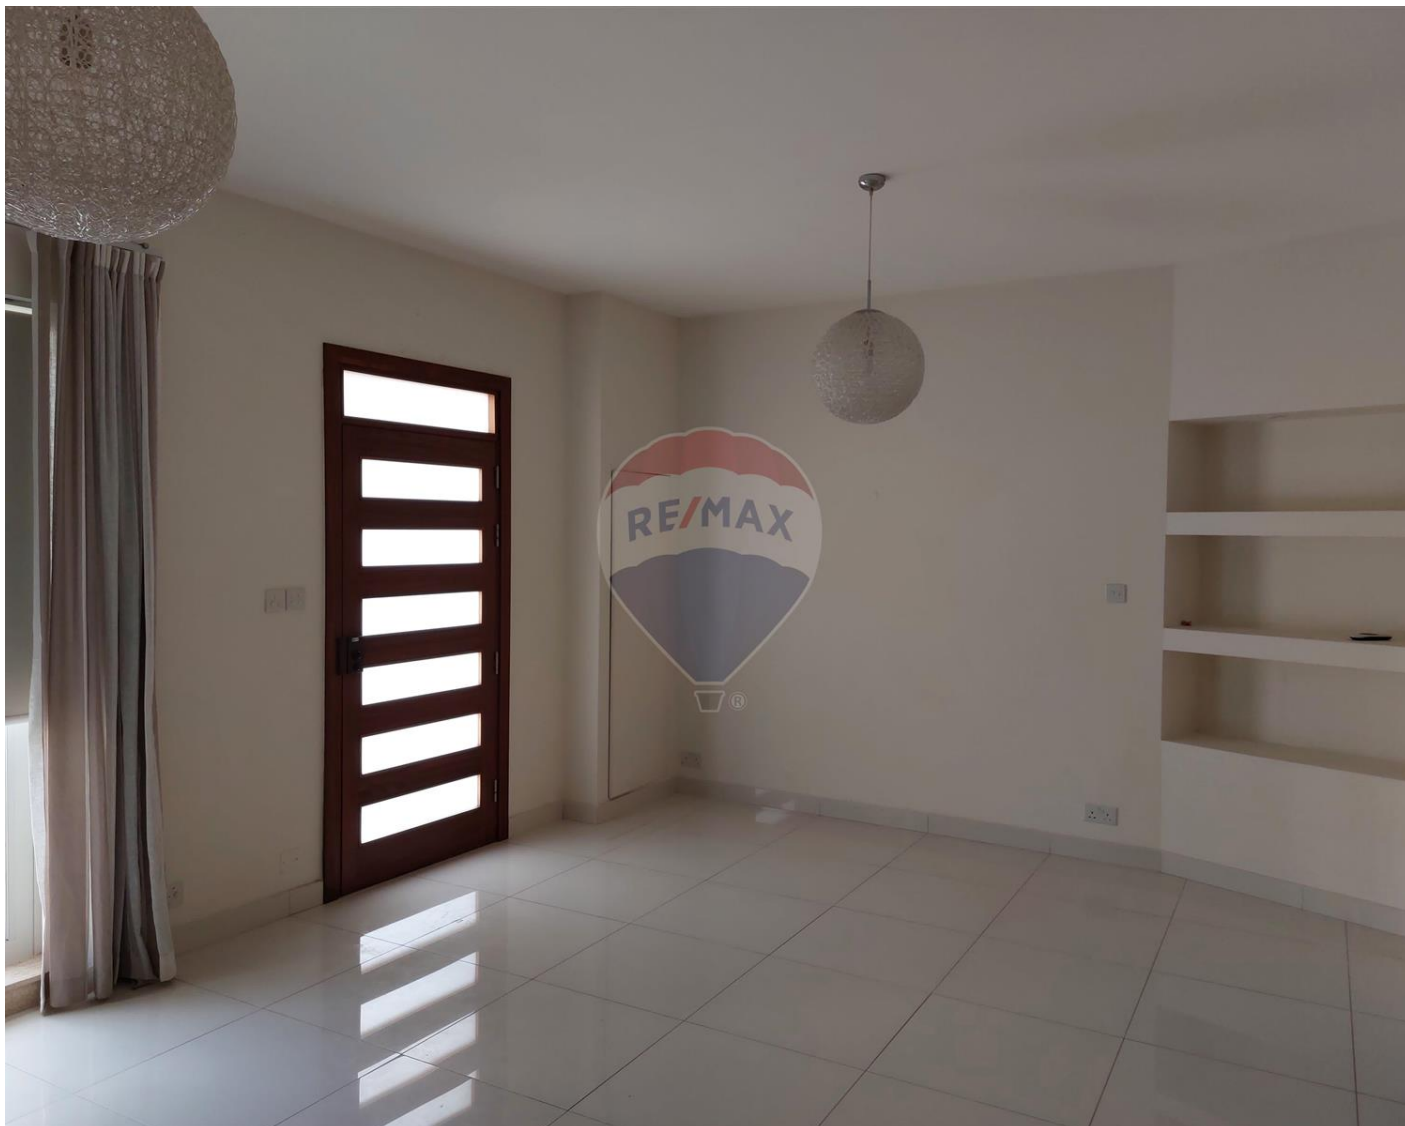

Maisonette in Swieqi

Swieqi, Sliema and St Julians Surroundings

€900

Reference No: 240511009-221

Total Rooms: 6

Floor Area (m²) : 0

Bathrooms: 2

Bedrooms: 3