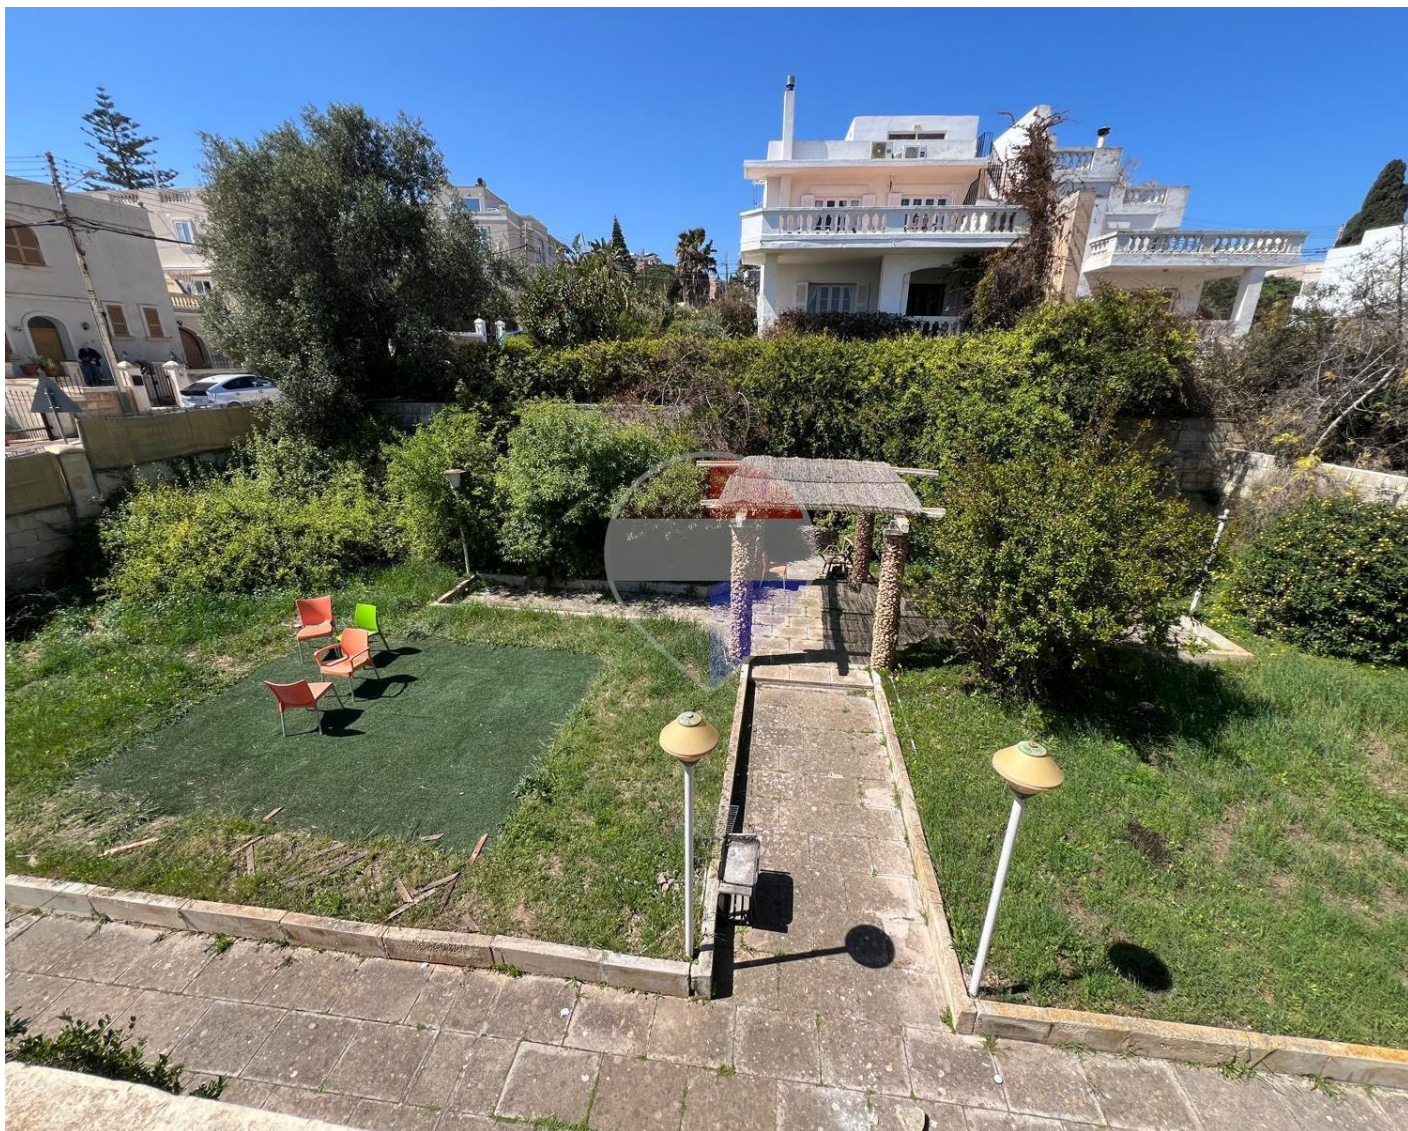

Villa Detached in Madliena

Madliena, Sliema and St Julians Surroundings

€5,000

Reference No: 240511004-246

Total Rooms: 16

Floor Area (m²) : 1300

Bathrooms: 6

Bedrooms: 5