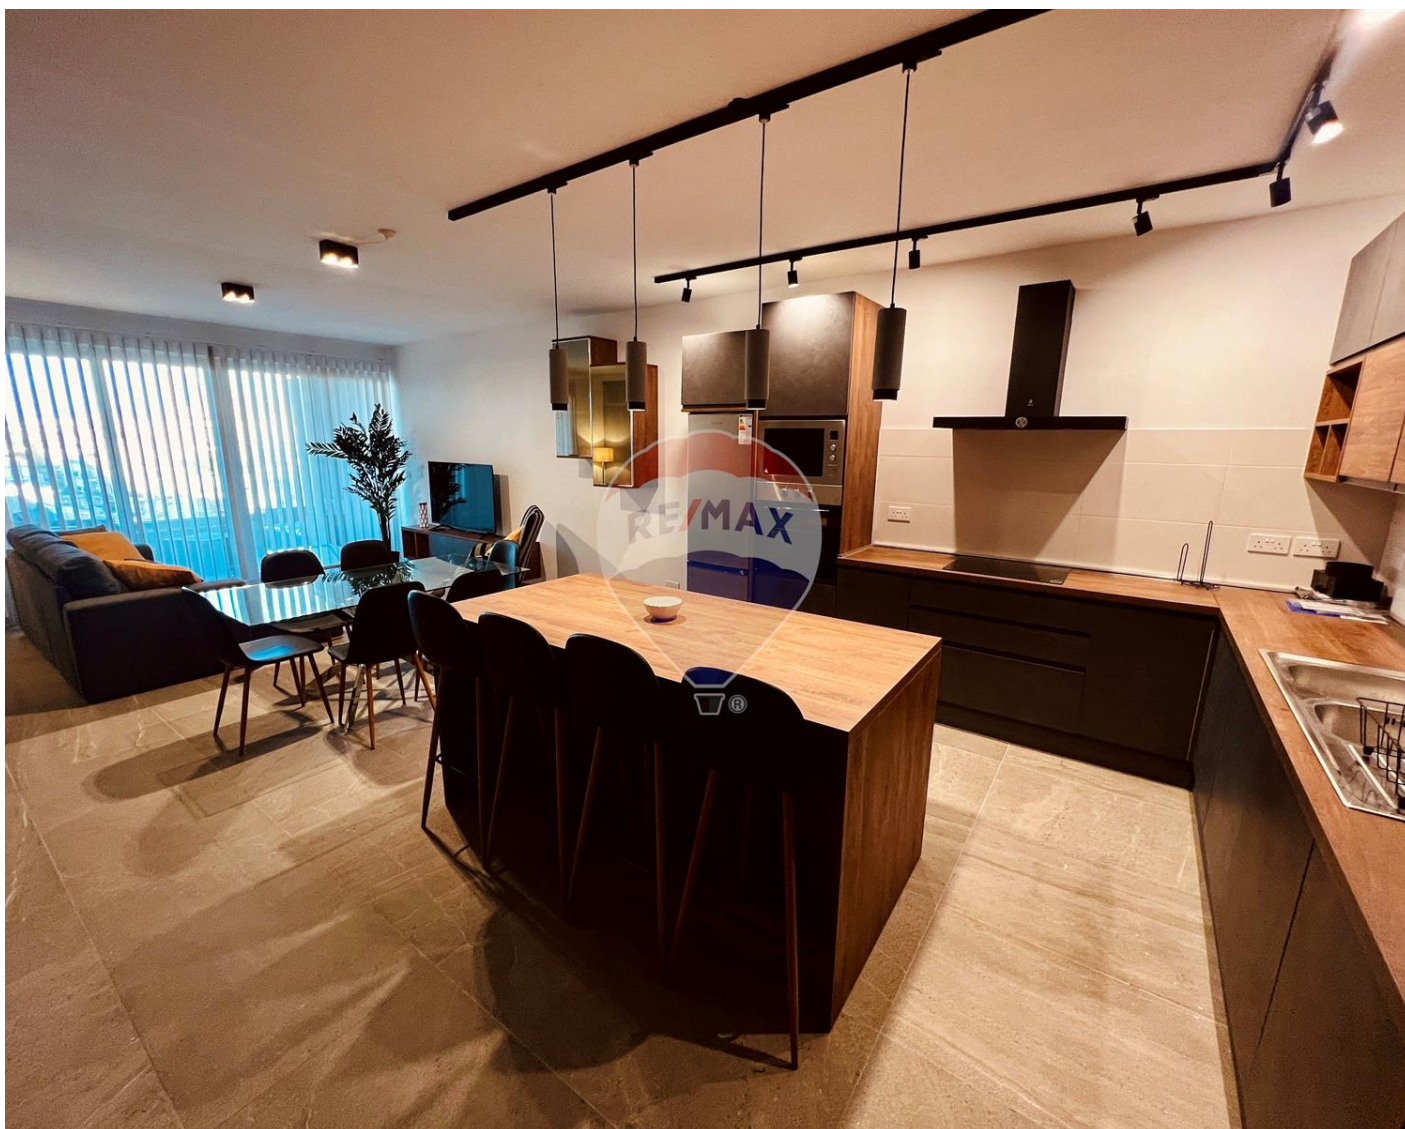

Apartment in Swieqi

Swieqi, Sliema and St Julians Surroundings

€2,500

Reference No: 240511004-120

Total Rooms: 7

Floor Area (m²) : 0

Bathrooms: 2

Bedrooms: 3