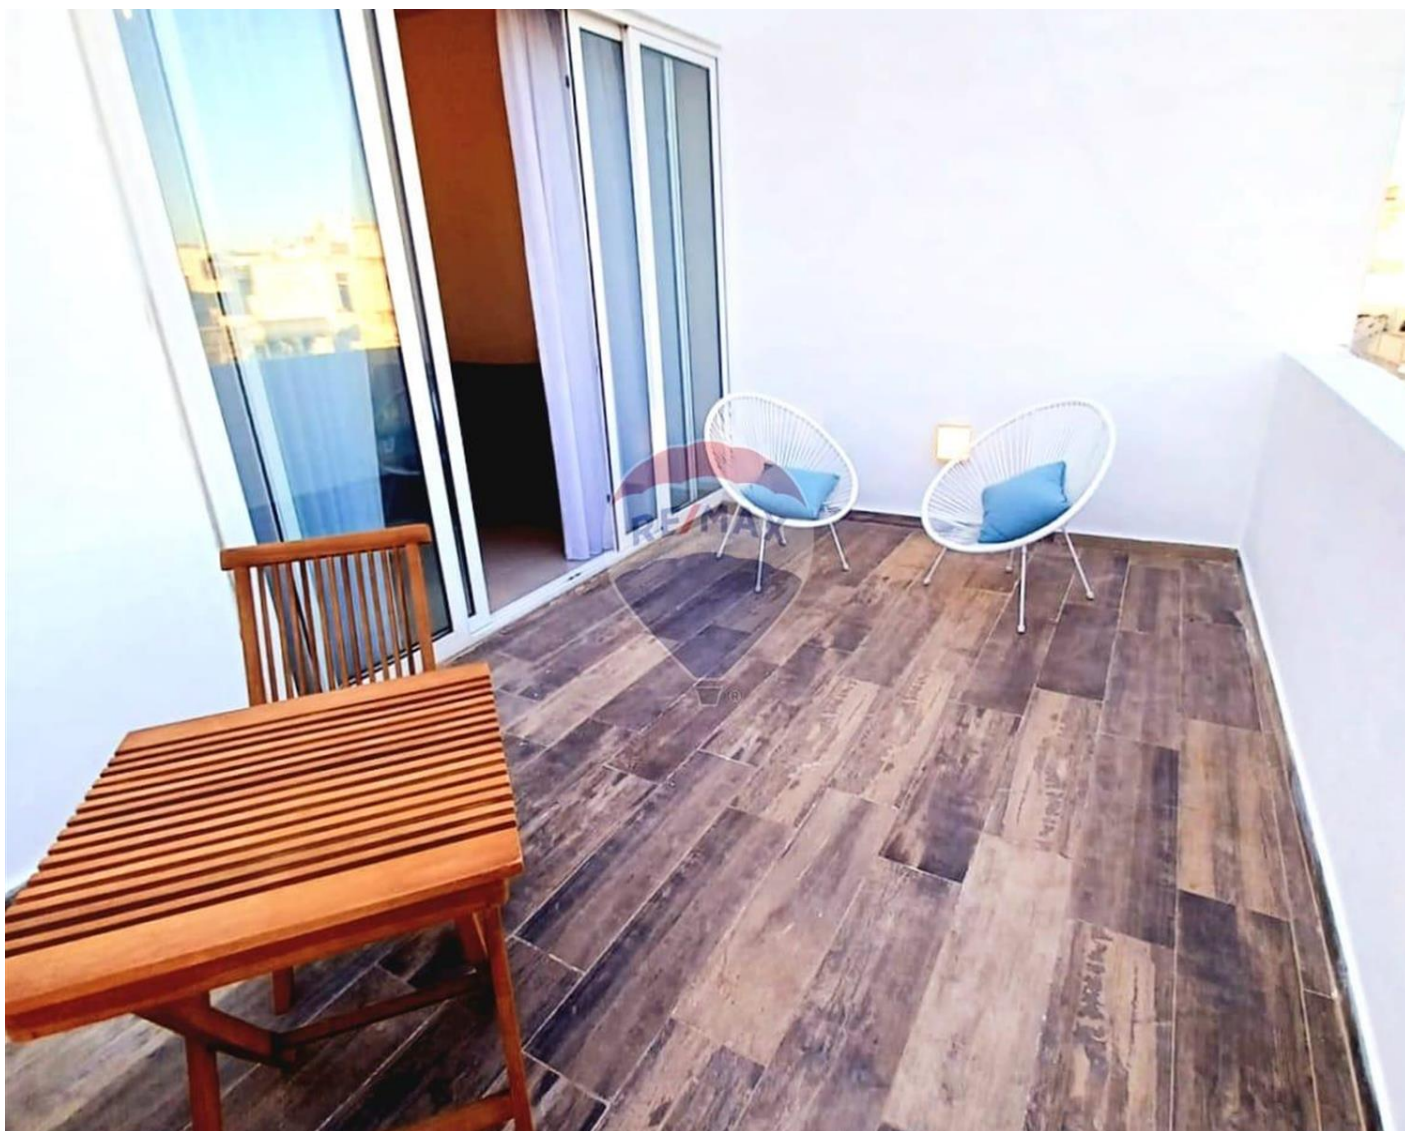

Penthouse in Sliema

Sliema, Sliema and St Julians Surroundings

€1,700

Reference No: 240511001-7450

Total Rooms: **5**

Floor Area (m²): **0**

Bathrooms: **2**

Bedrooms: **2**