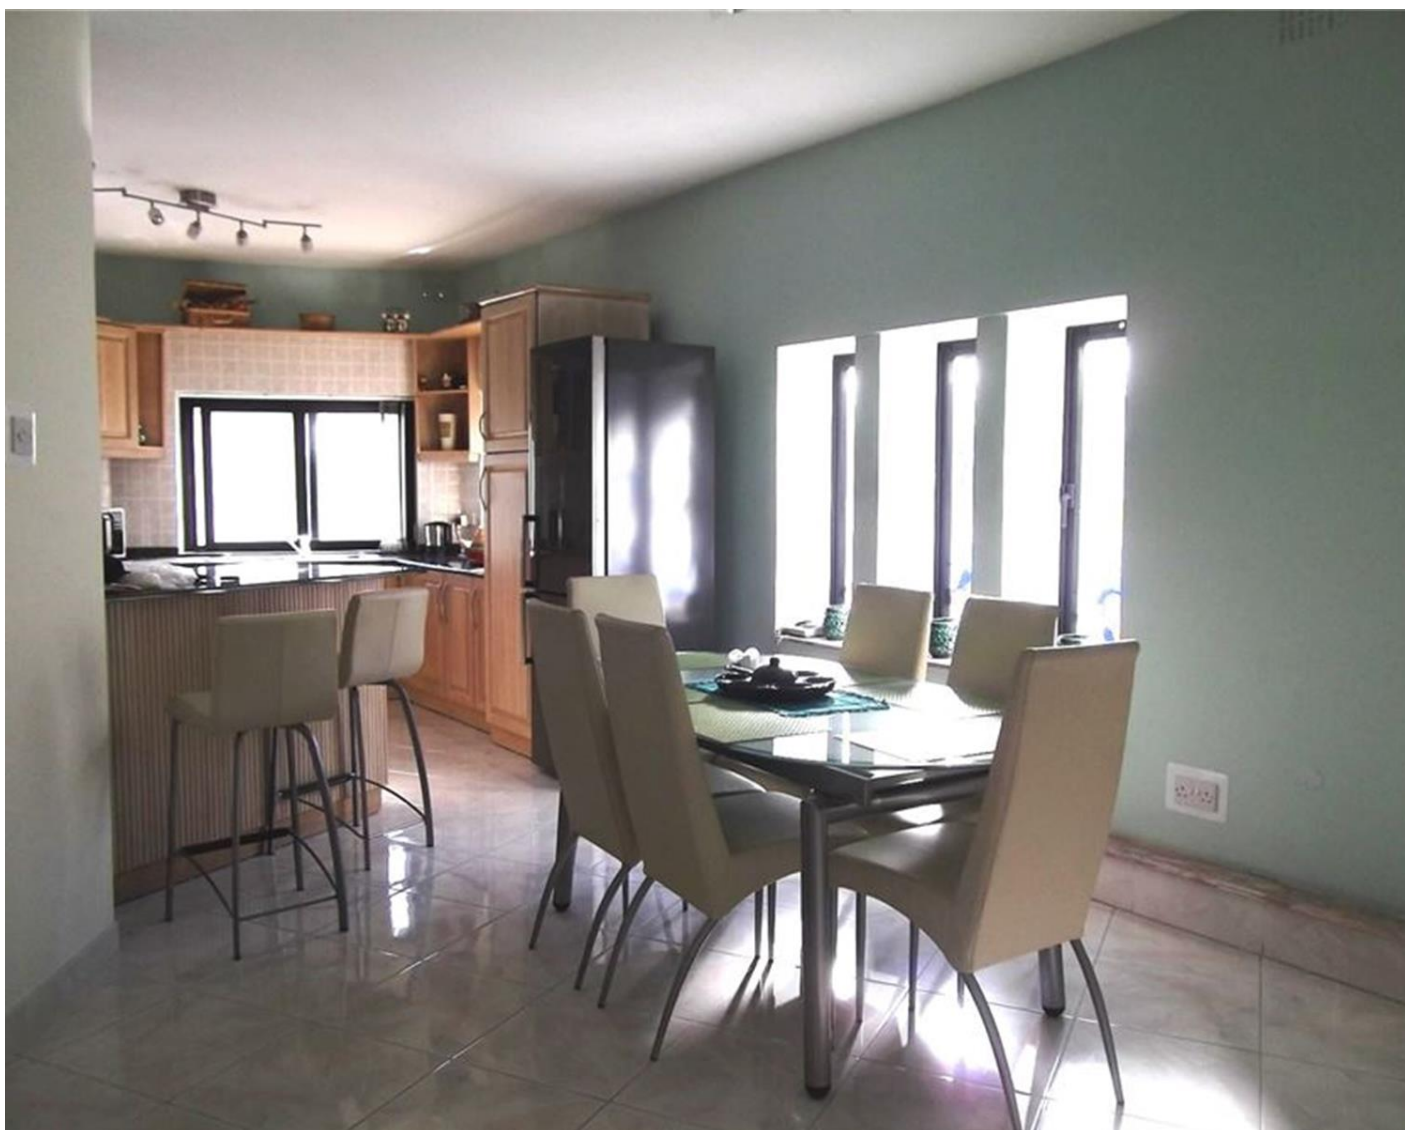

Bungalow Semi-detached in Mosta

Mosta, Central

€1,700

Reference No: 240511001-7388

Total Rooms: **7**

Floor Area (m²) : **100**

Bathrooms: **2**

Bedrooms: **3**