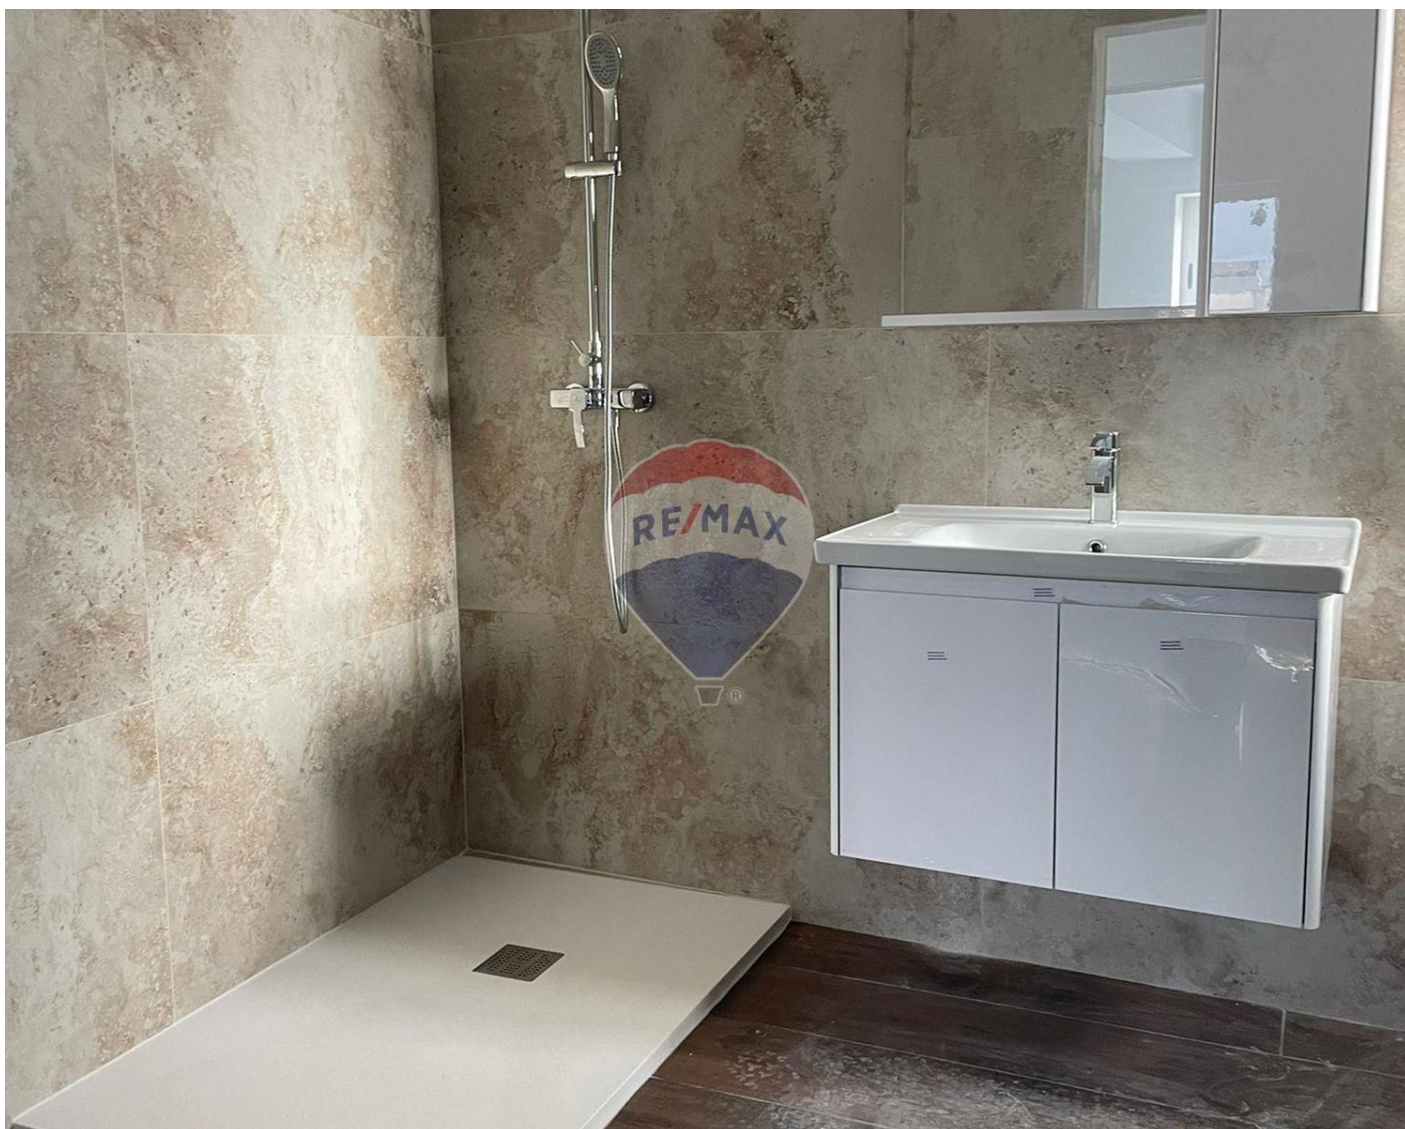

Apartment in Swieqi

Swieqi, Sliema and St Julians Surroundings

€1,800

Reference No: 240511001-7190

Total Rooms: **6**

Floor Area (m²) : **0**

Bathrooms: **2**

Bedrooms: **3**