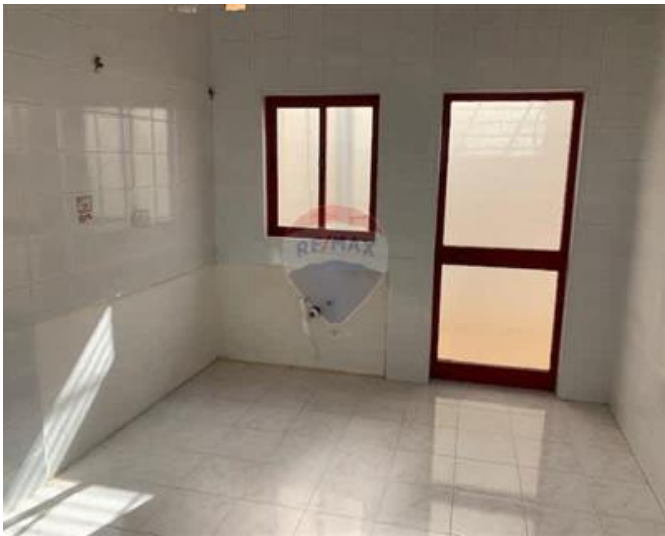

Showroom - For Rent - Mriehel

MRIEHEL SHOWROOM - This Potential unique opportunity for investors looking for a large showroom circa 1000 sqm divided on three floors in Mriehel. Property comprises a bathroom on each floor and there are also rooms for offices. This is situated in a prime area of Mriehel. Don't miss out; worth viewing!

Features

✓ 3 Phase Electricity

✓ Air Space

Rooms

✓ Open Space : 0 x 0 m (0 m²)

Gallery

RE/MAX Elite - Sliema

RE/MAX Elite - Sliema