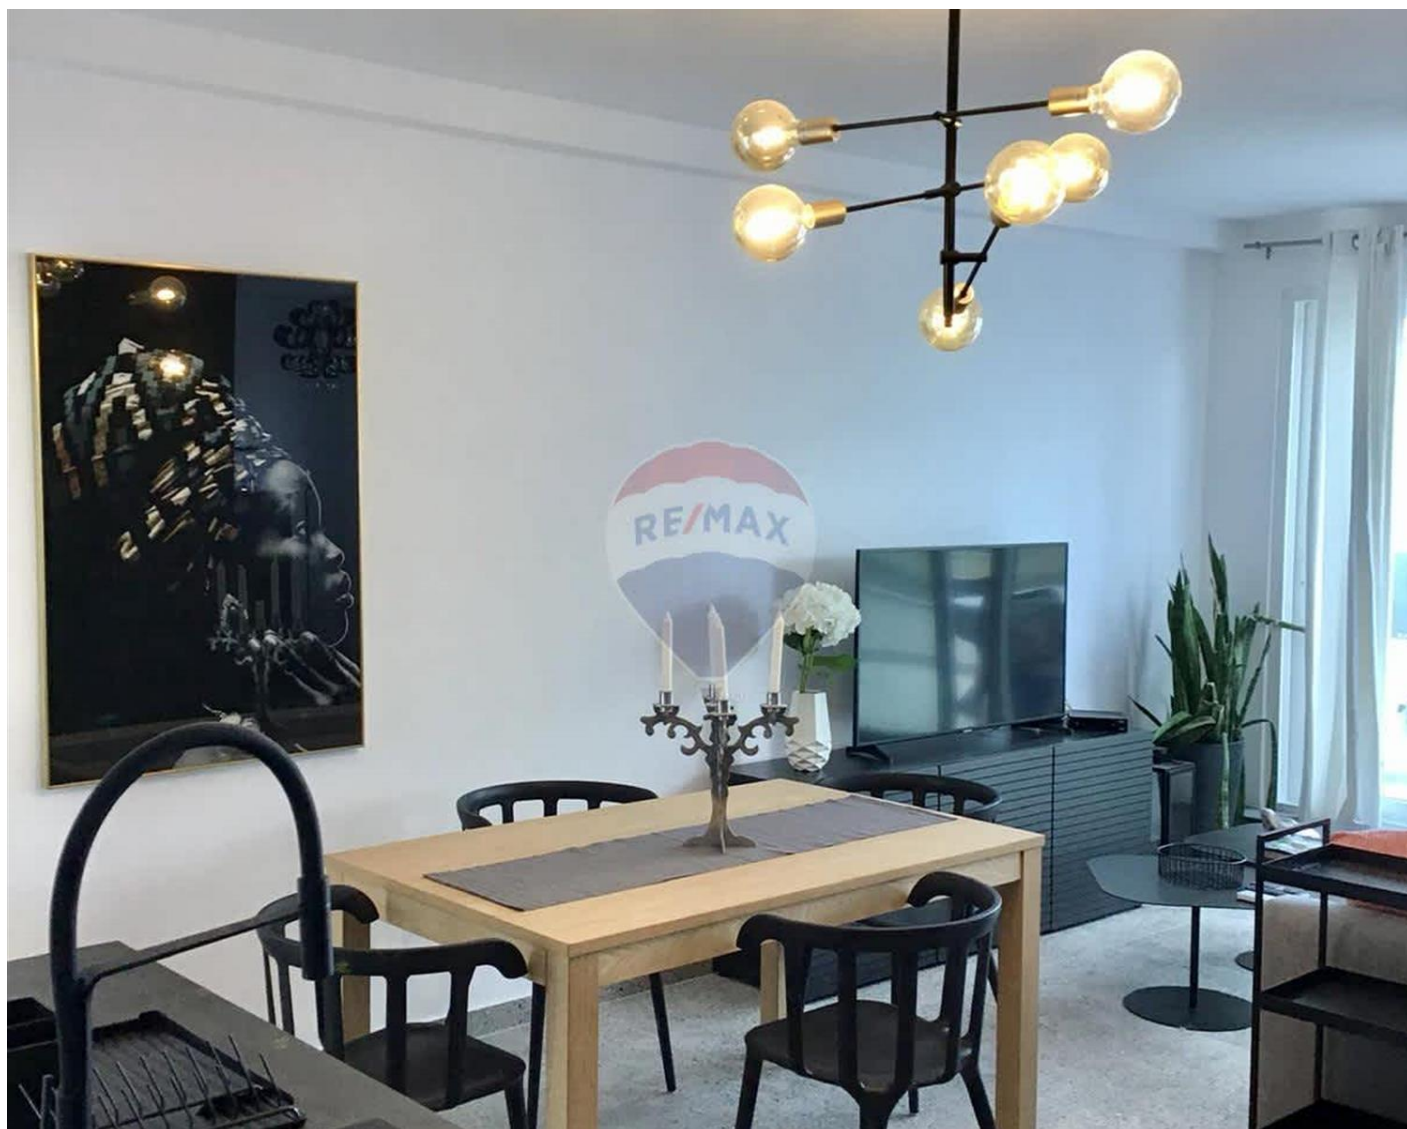

Penthouse in Sliema

Sliema, Sliema and St Julians Surroundings

€2,200

Reference No: 240511001-5742

Total Rooms: 4

Floor Area (m²) : 100

Bathrooms: 1

Bedrooms: 2