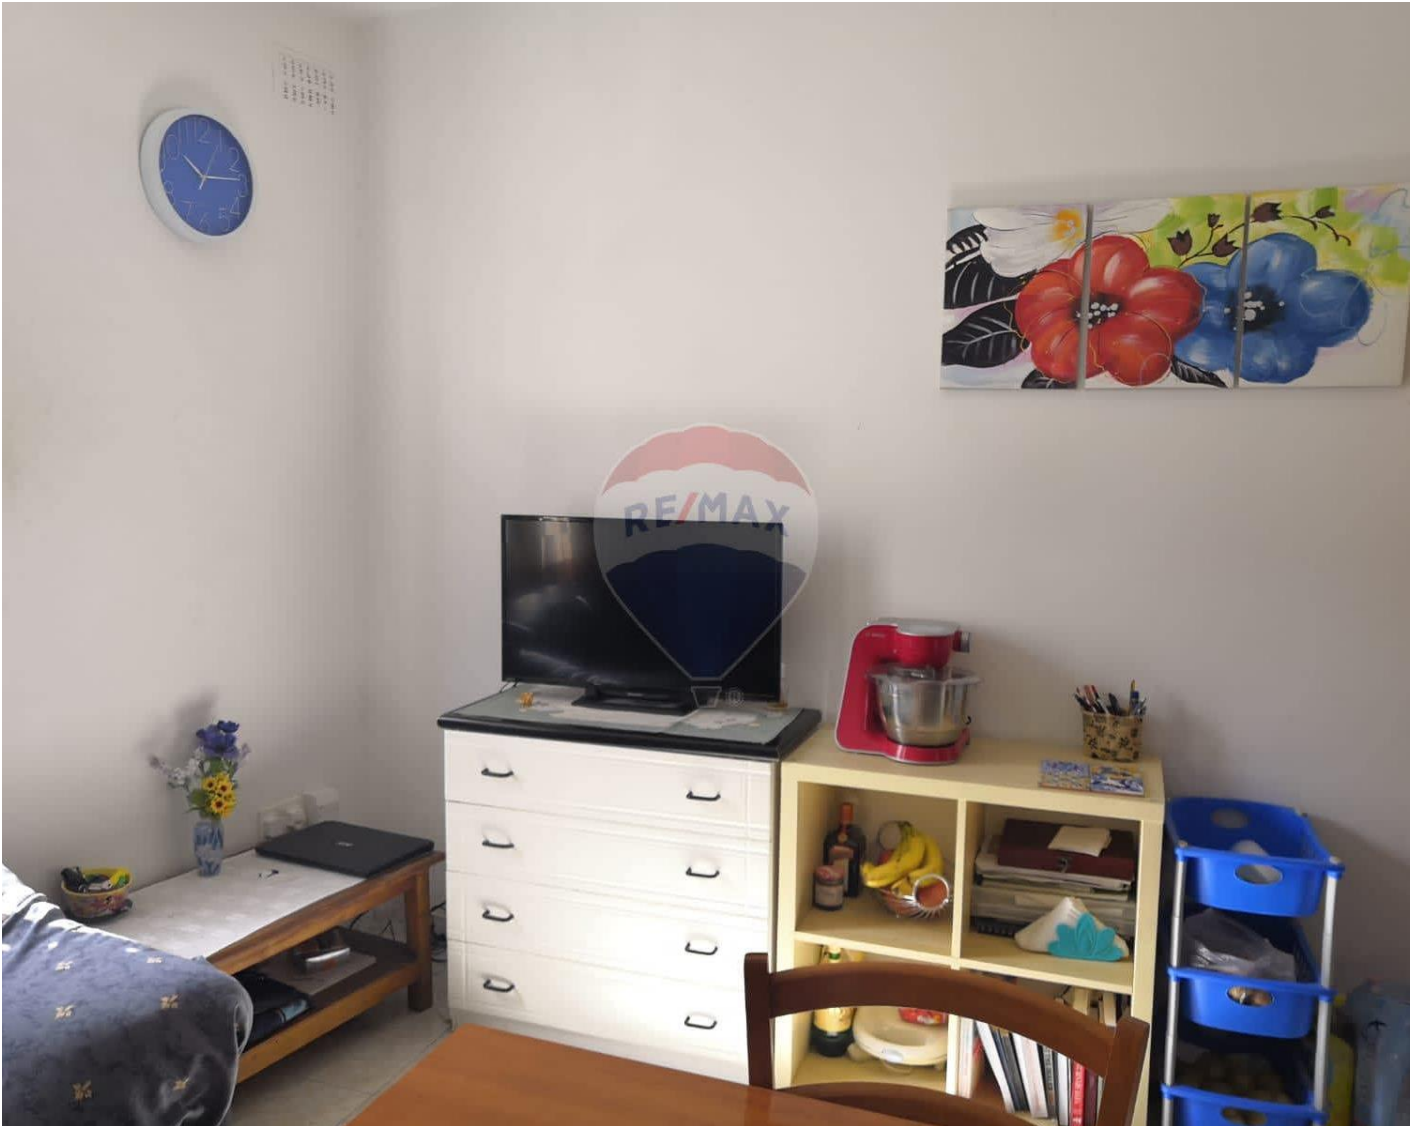

Apartment in Swieqi

Swieqi, Sliema and St Julians Surroundings

€1,000

Reference No: 240511001-5415

Total Rooms: 4

Floor Area (m²) : 0

Bathrooms: 1

Bedrooms: 2