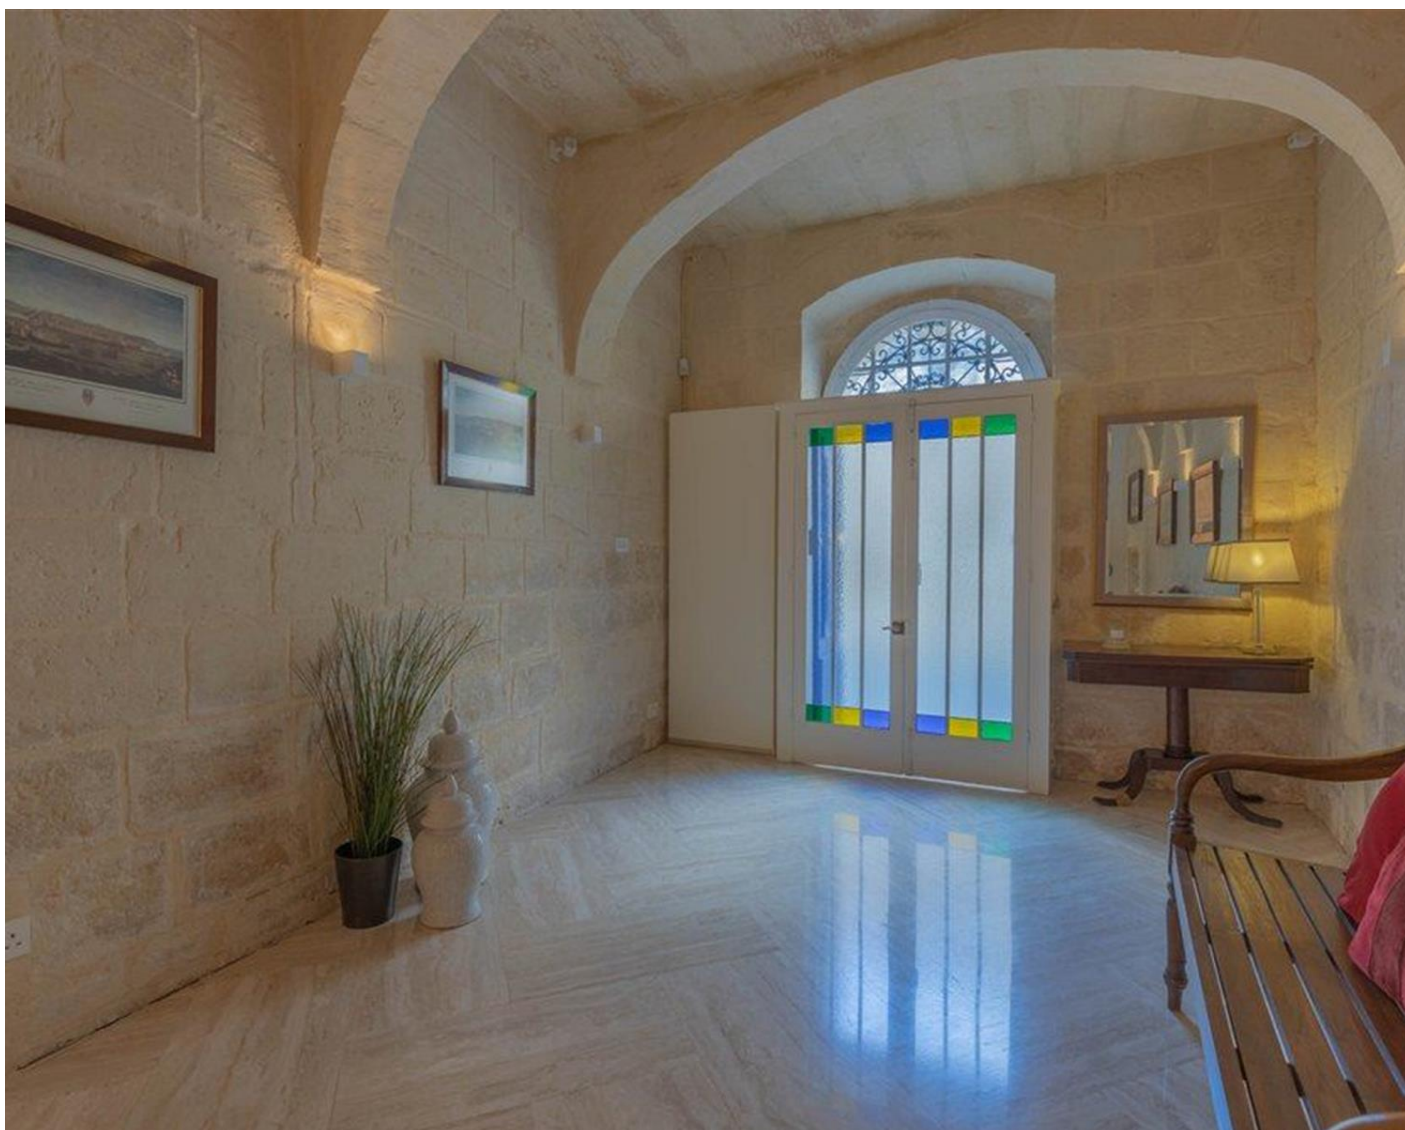

House of Character in Lija

Lija, Central

€3,000

Reference No: 240511001-4970

Total Rooms: 11

Floor Area (m²) : 0

Bathrooms: 3

Bedrooms: 3