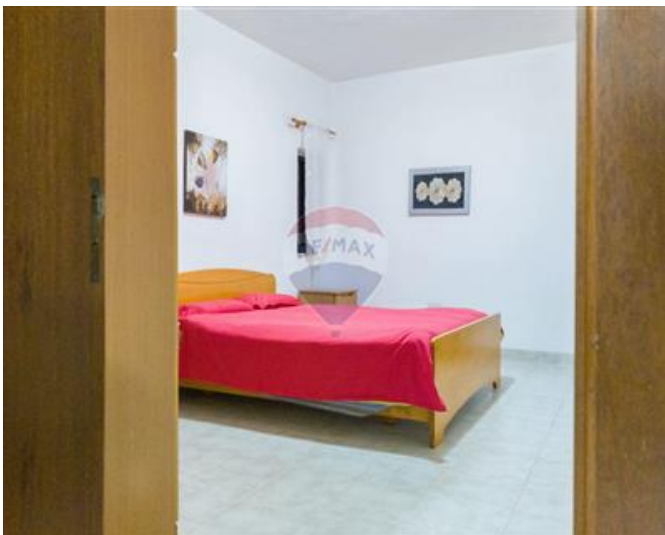

Apartment - For Rent - Sliema

SLIEMA - A bright and spacious apartment, situated just off the seafront, enjoying beautiful views. Layout is in the form of a kitchen/living/dining, two double bedrooms (one with a double bed and the other with two twin beds), and a guest bathroom. Property is being offered fully furnished, equipped and ready to move into. Not to be missed!

Features

- ✓ Lift
- ✓ Balcony
- ✓ A/C
- ✓ CCTV

Rooms

- ✓ Double Bedroom : 0 x 0 m (0 m2)
- ✓ Kitchen/Living/Dining : 0 x 0 m (0 m2)
- ✓ Double Bedroom : 0 x 0 m (0 m2)
- ✓ Bathroom : 0 x 0 m (0 m2)

Gallery