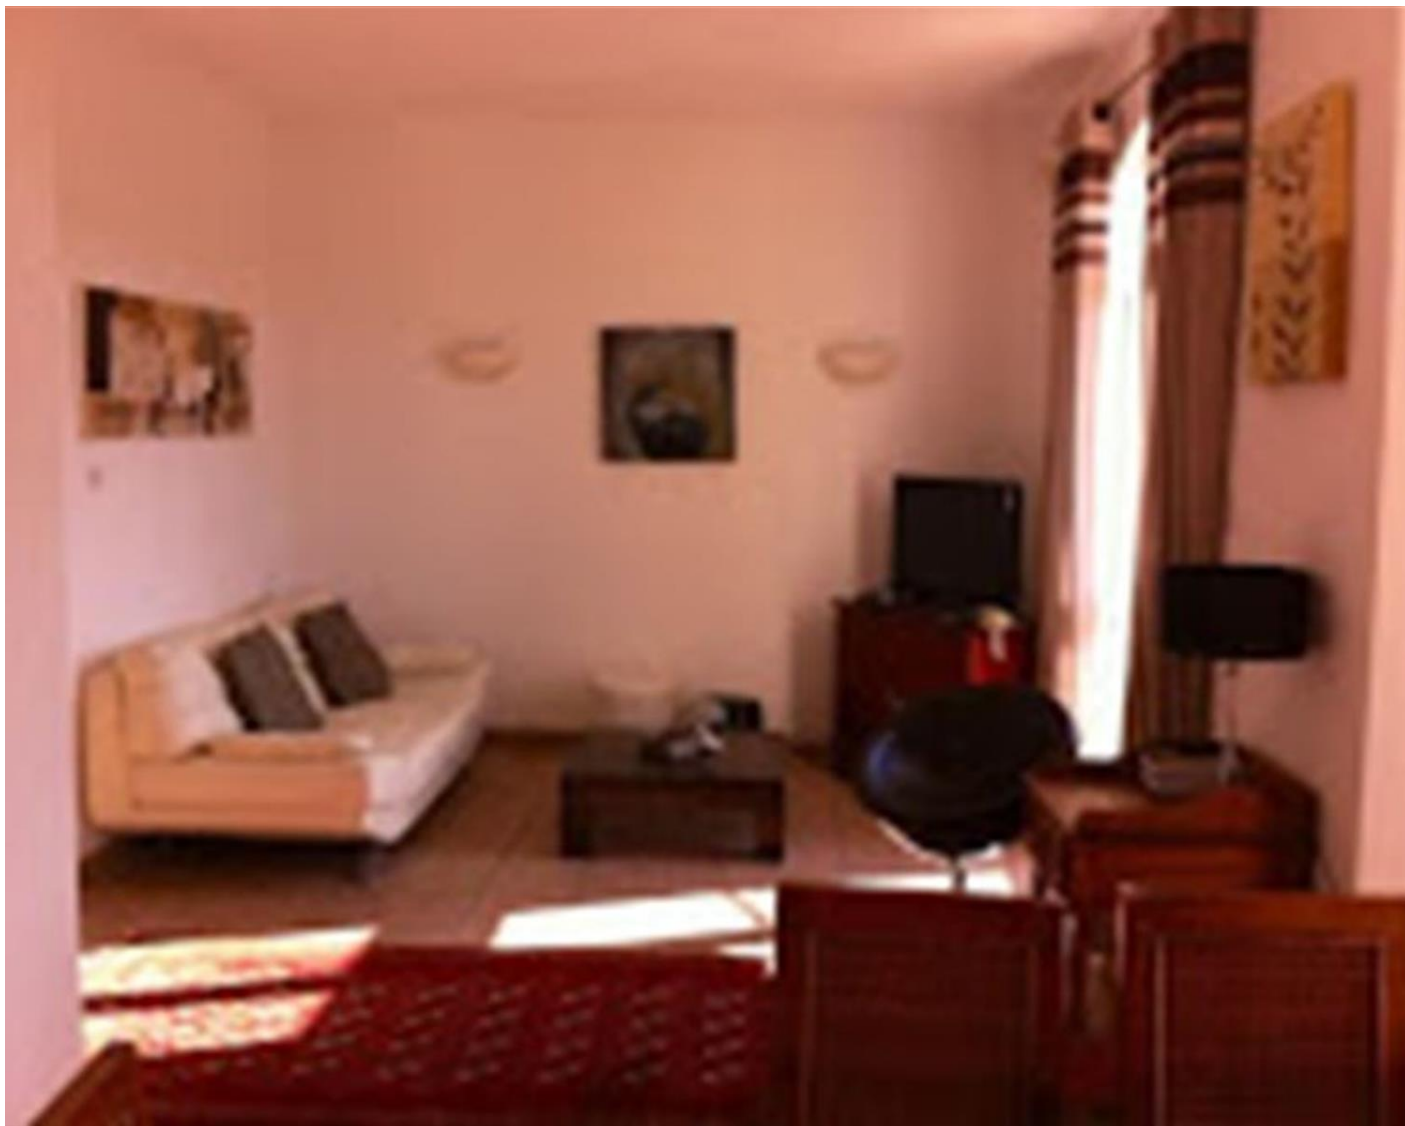

Maisonette in Swieqi

Swieqi, Sliema and St Julians Surroundings

€1,500

Reference No: 240511001-4232

Total Rooms: 7

Floor Area (m²) : 0

Bathrooms: 2

Bedrooms: 3