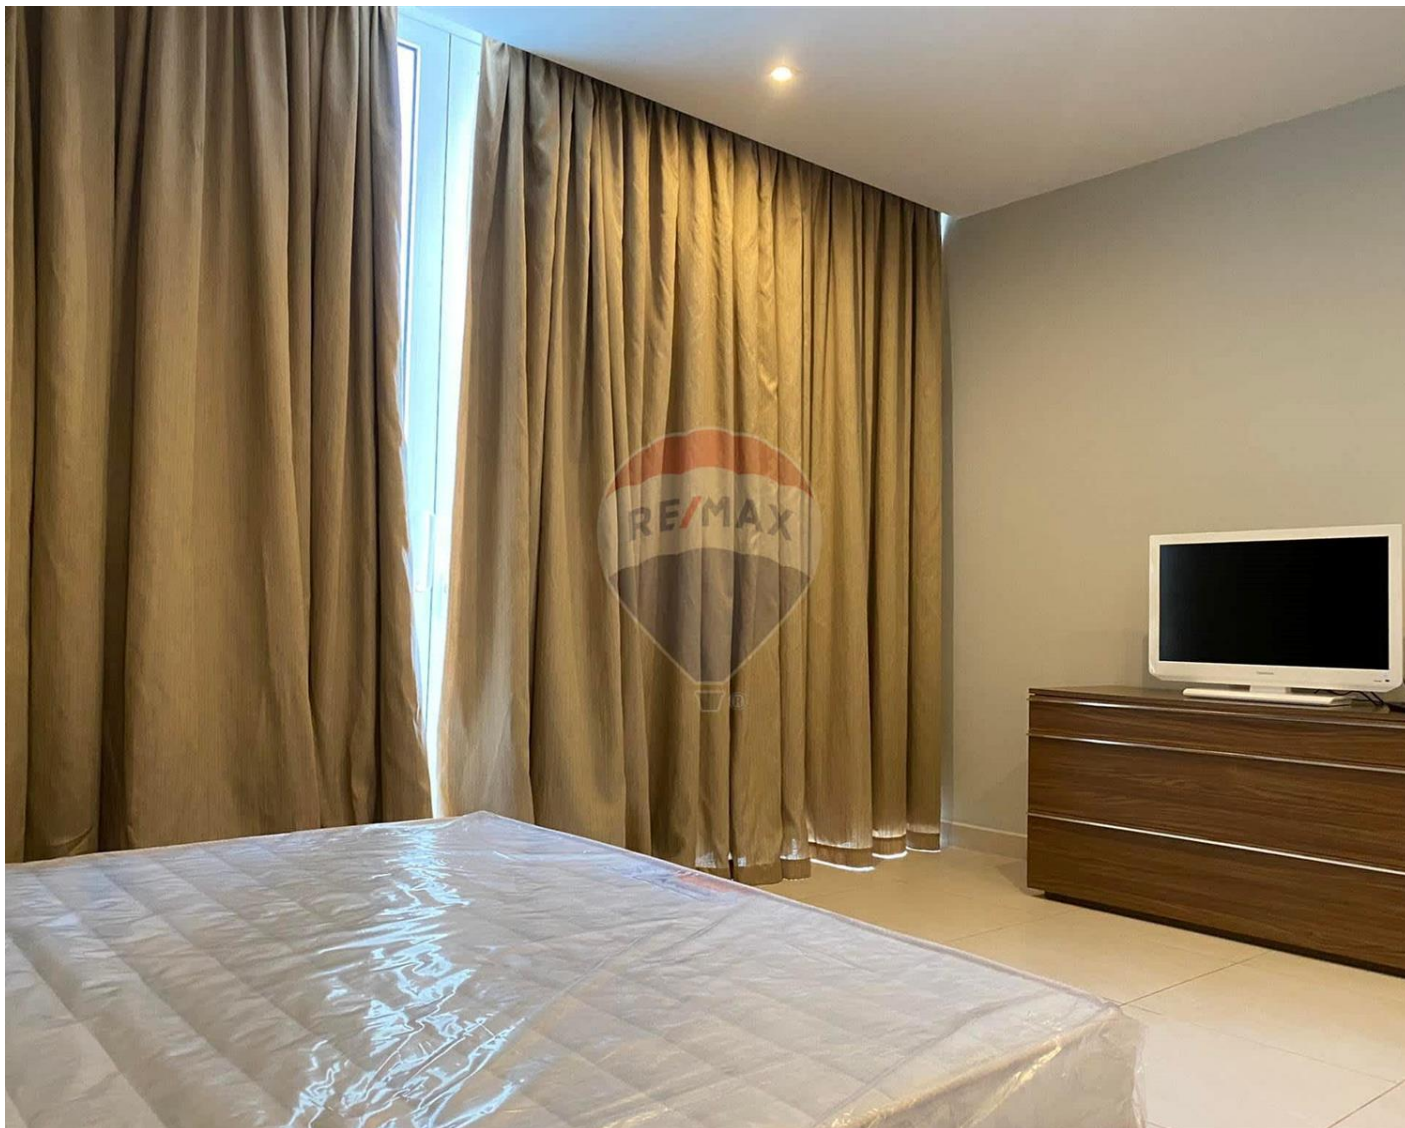

€1,850

Reference No: 240511001-3069

Total Rooms: 5

Floor Area (m²) : 0

Bathrooms: 1

Bedrooms: 2