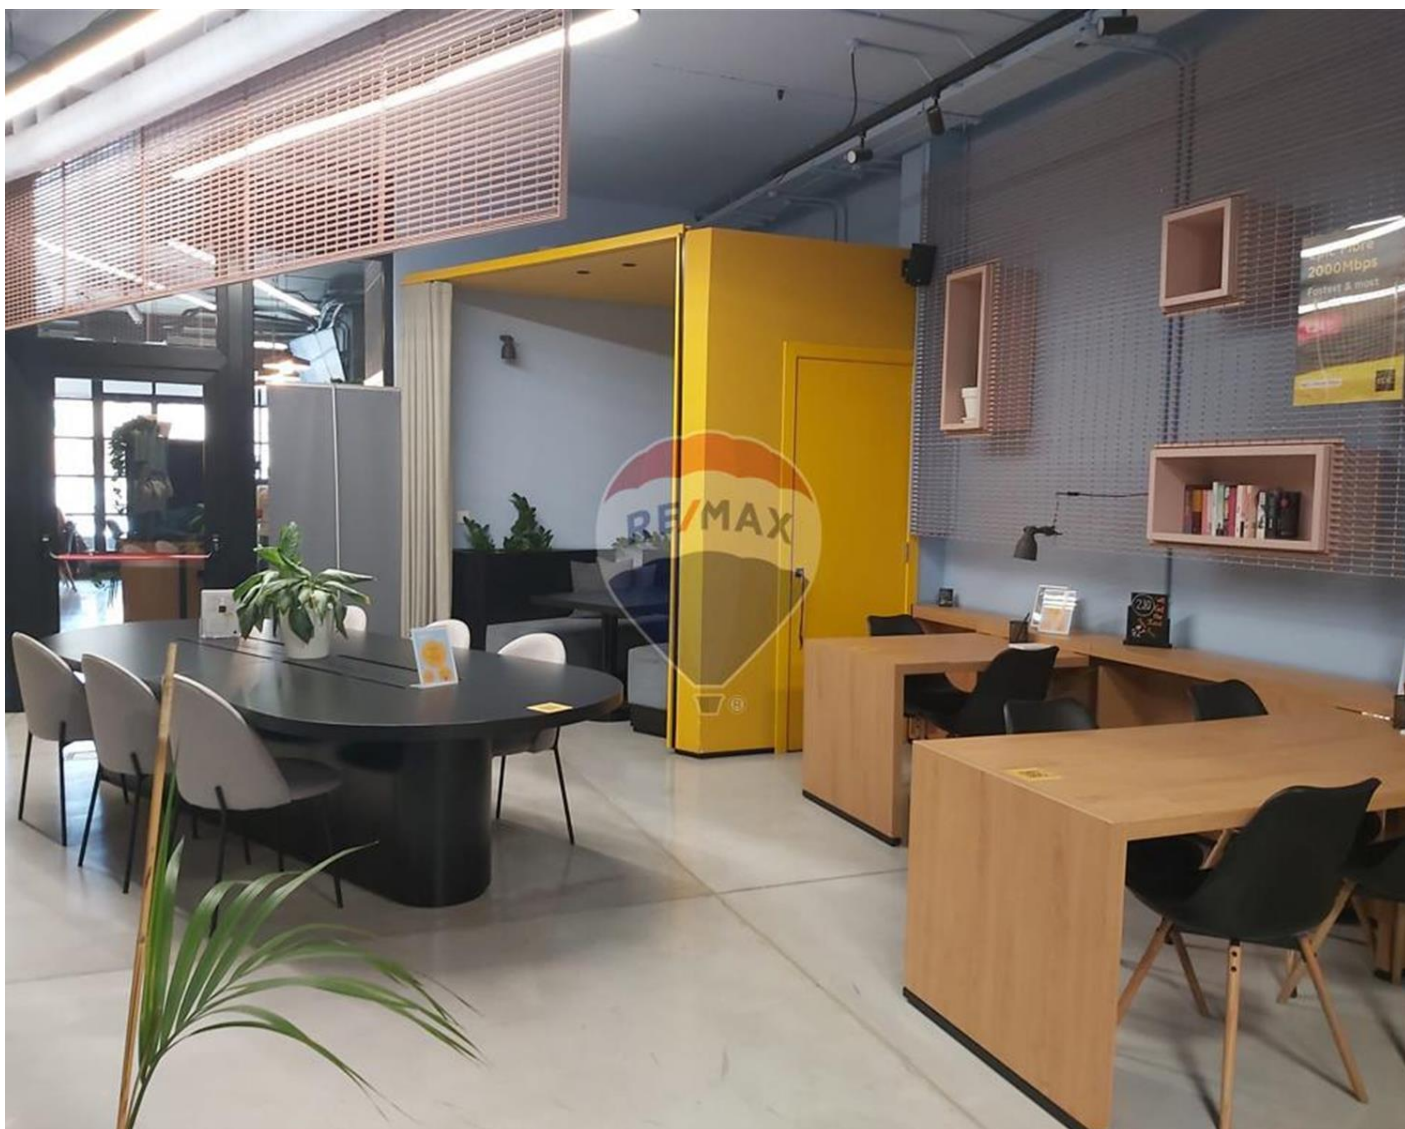

Mosta, Central