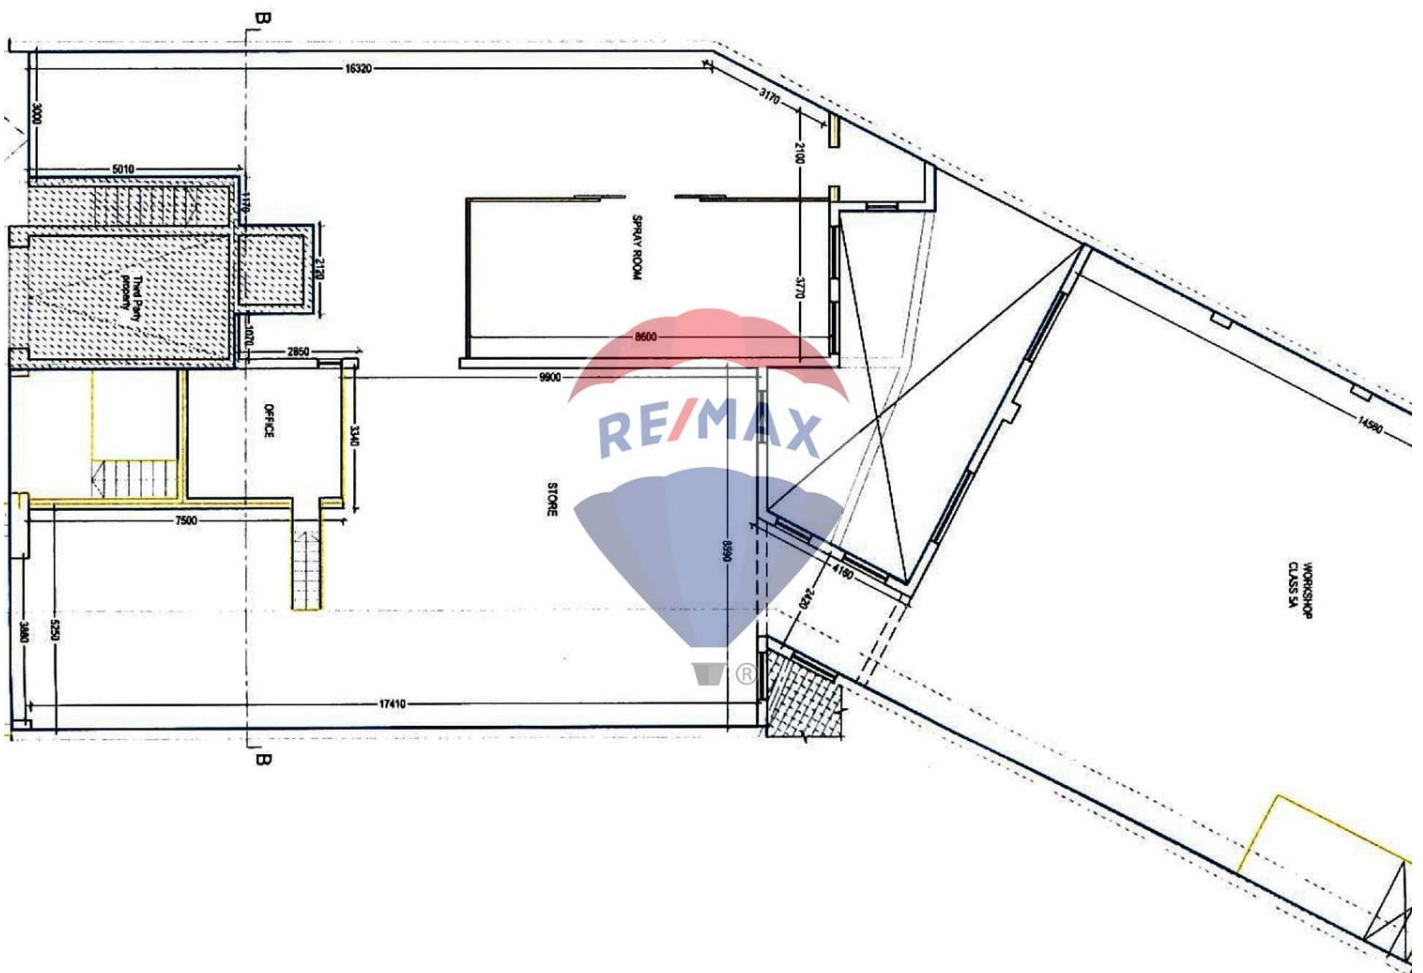

Warehouse in Mosta

Mosta, Central

€94

Reference No: 240511001-2453

 Total Rooms: 5

 Floor Area (m²) : 410

 Bathrooms: 1

 Bedrooms: 0

Warehouse - For Rent - Mosta

MOSTA - . An ideal opportunity to acquire a street level large WAREHOUSE in an industrial estate in a very central and easily accessible part of the island. Covering a total footprint of 410sq. Property also has water and electricity installed and guest toilets. Ideal for any type of commercial activity including manufacturing, storage, production. NOT TO BE MISSED

Features

- ✓ Entrance Hall
- ✓ 3 Phase Electricity
- ✓ Balcony
- ✓ Gypsum Plastering
- ✓ Air Space
- ✓ Back Yard

Rooms

- ✓ Workshop : 10 x 10 m (100 m²)
- ✓ Workshop : 10 x 10 m (100 m²)
- ✓ Workshop : 10 x 10 m (100 m²)
- ✓ Workshop : 10 x 10 m (100 m²)
- ✓ Bathroom : 2 x 2 m (4 m²)