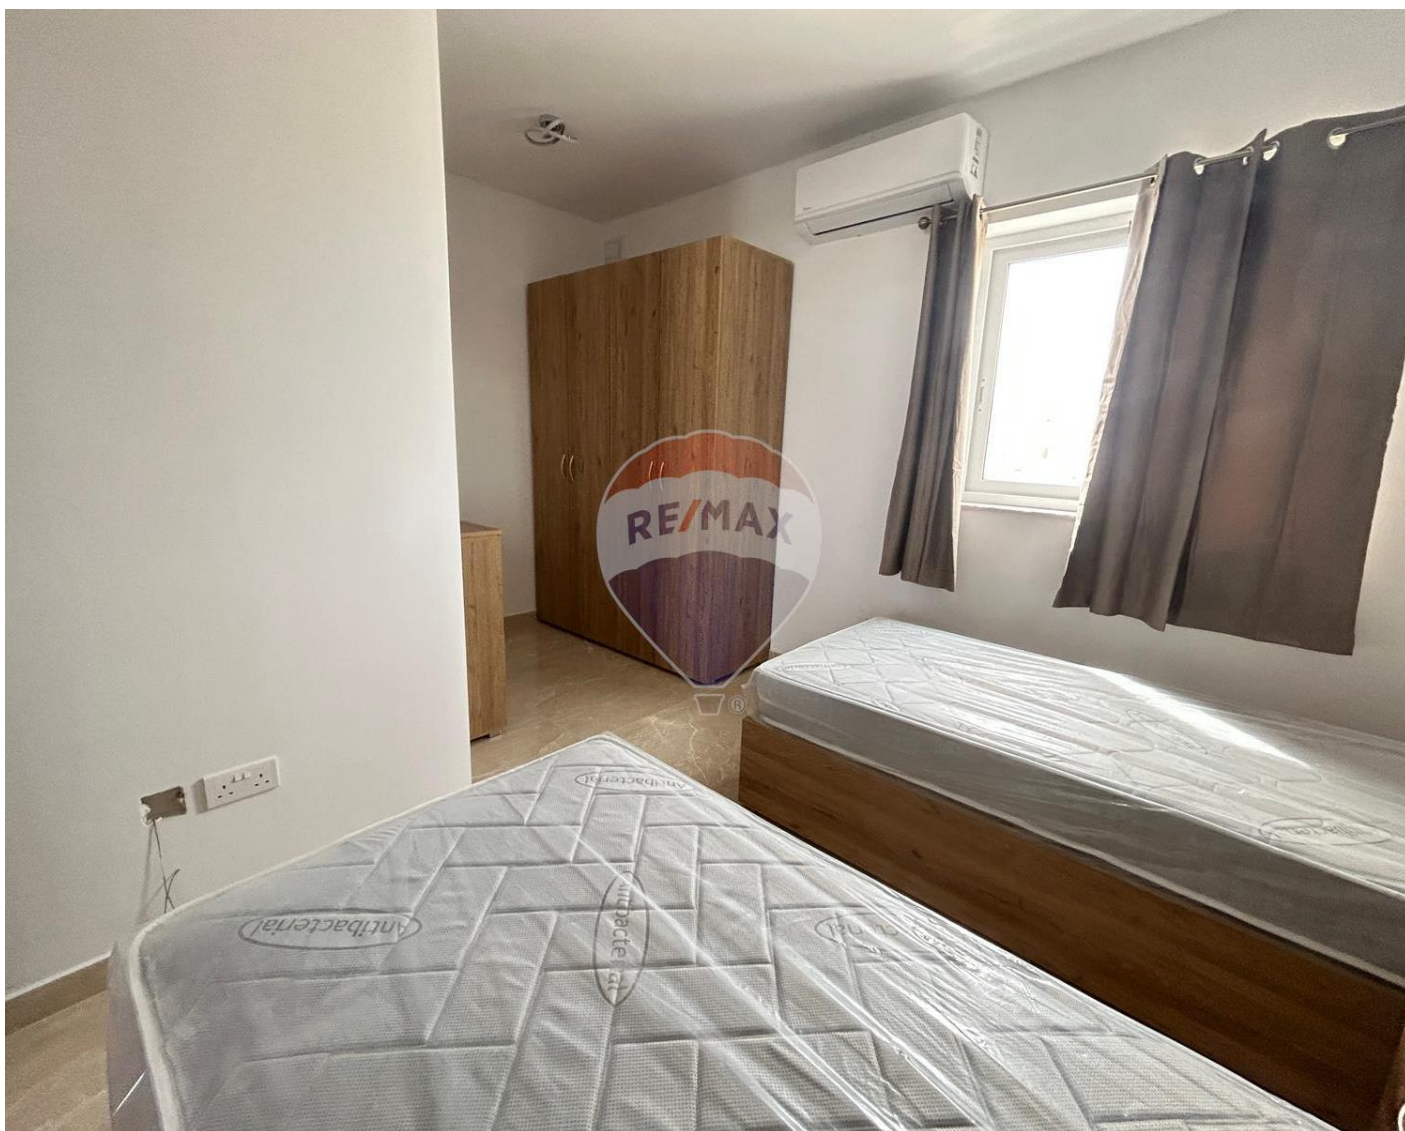

Penthouse in Birzebbuga

Birzebbuga, South

€1,500

Reference No: 240491008-53

 Total Rooms: 3

 Floor Area (m²) : 0

 Bathrooms: 1

 Bedrooms: 2

Penthouse - For Rent - Birzebbuga

BIRZEBBUGA – NEW PENTHOUSE A brand new, thoughtfully designed 2-bedroom penthouse offering a perfect blend of modern living and coastal charm. The property comprises two well-proportioned bedrooms, a main bathroom finished to a high standard, and a bright, open-plan layout that maximizes both space and natural light. The living, kitchen, and dining areas seamlessly flow onto a spacious front terrace, creating an ideal setting for indoor-outdoor living. This generous terrace enjoys beautiful harbour views, making it perfect for entertaining guests, outdoor dining, or simply relaxing while taking in the surrounding scenery. The penthouse is designed with comfort and functionality in mind, offering a contemporary living environment that suits both homeowners and investors alike. Its elevated position enhances privacy while also capturing ample natural light throughout the day. Situated in a convenient location, the property is within close proximity to a wide range of everyday amenities, including shops, restaurants, cafes, and public transport, ensuring a practical and well-connected lifestyle. This property presents an excellent opportunity to acquire a stylish and low-maintenance home in a sought-after coastal area, ideal for those looking to enjoy modern living with the added benefit of scenic views and easy access to all essential services.

Features

- ✓ Lift
- ✓ Marble Floor
- ✓ PVC Piping
- ✓ Double Glazed
- ✓ Balcony
- ✓ En Suite
- ✓ Water Utility
- ✓ A/C
- ✓ Air Space

Rooms

- ✓ Double Bedroom : 0 x 0 m (0 m2)
- ✓ Double Bedroom : 0 x 0 m (0 m2)
- ✓ Guest Toilet : 0 x 0 m (0 m2)