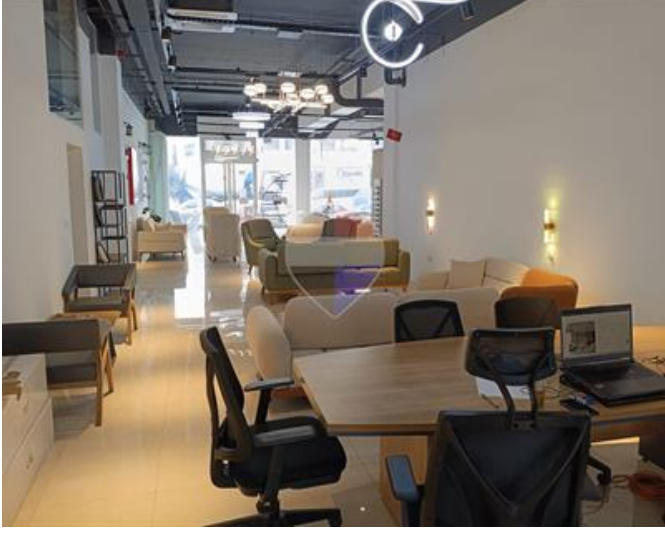

Showroom - For Rent - Zebbug

ZEBBUG – Showroom located on a busy road, enjoying lots of exposure. Boasting a wide frontage and high ceilings, this property is excellent for displaying products of a certain size such as kitchens, bathrooms, etc. Measures circa 290 sqm. Great opportunity!

Features

✓ Kitchen/Dinette

✓ Cold Room

Rooms

✓ Open Space : 19 x 10 m (190 m²)

Gallery

Michael Curmi

RE/MAX Luxe - Sliema