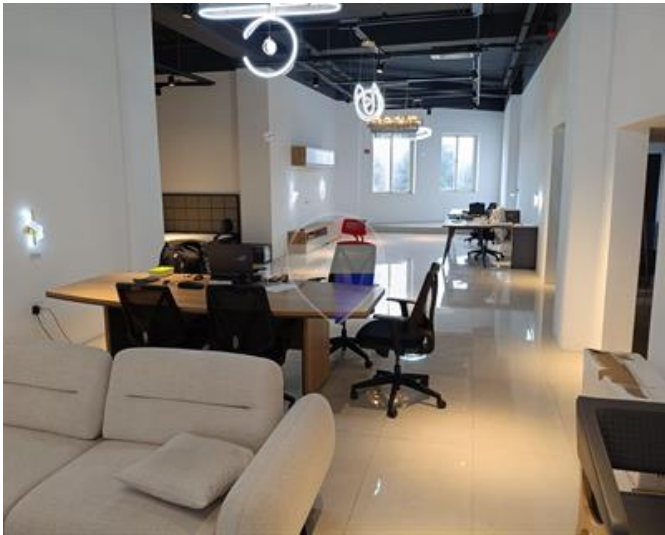

Showroom - For Rent - Zebbug

ZEBBUG – Showroom located on a busy road, enjoying lots of exposure. Boasting a wide frontage and high ceilings, this property is excellent for displaying products of a certain size such as kitchens, bathrooms, etc. Measures circa 290 sqm. Great opportunity!

Features

✓ Kitchen/Dinette

✓ Cold Room

Rooms

✓ Open Space : 19 x 10 m (190 m²)

Gallery

Michael Curmi

RE/MAX Luxe - Sliema