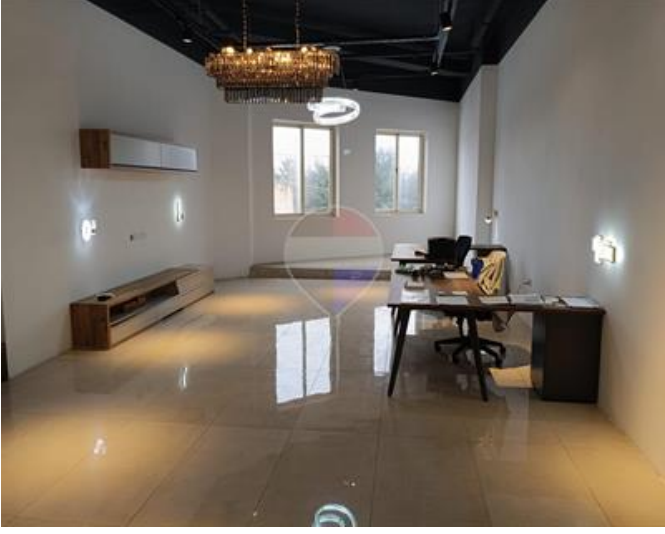

Showroom - For Rent - Zebbug

ZEBBUG – Showroom located on a busy road, enjoying lots of exposure. Boasting a wide frontage and high ceilings, this property is excellent for displaying products of a certain size such as kitchens, bathrooms, etc. Measures circa 290 sqm. Great opportunity!

Features

✓ Kitchen/Dinette

✓ Cold Room

Rooms

✓ Open Space : 19 x 10 m (190 m²)

Gallery

Michael Curmi

RE/MAX Luxe - Sliema