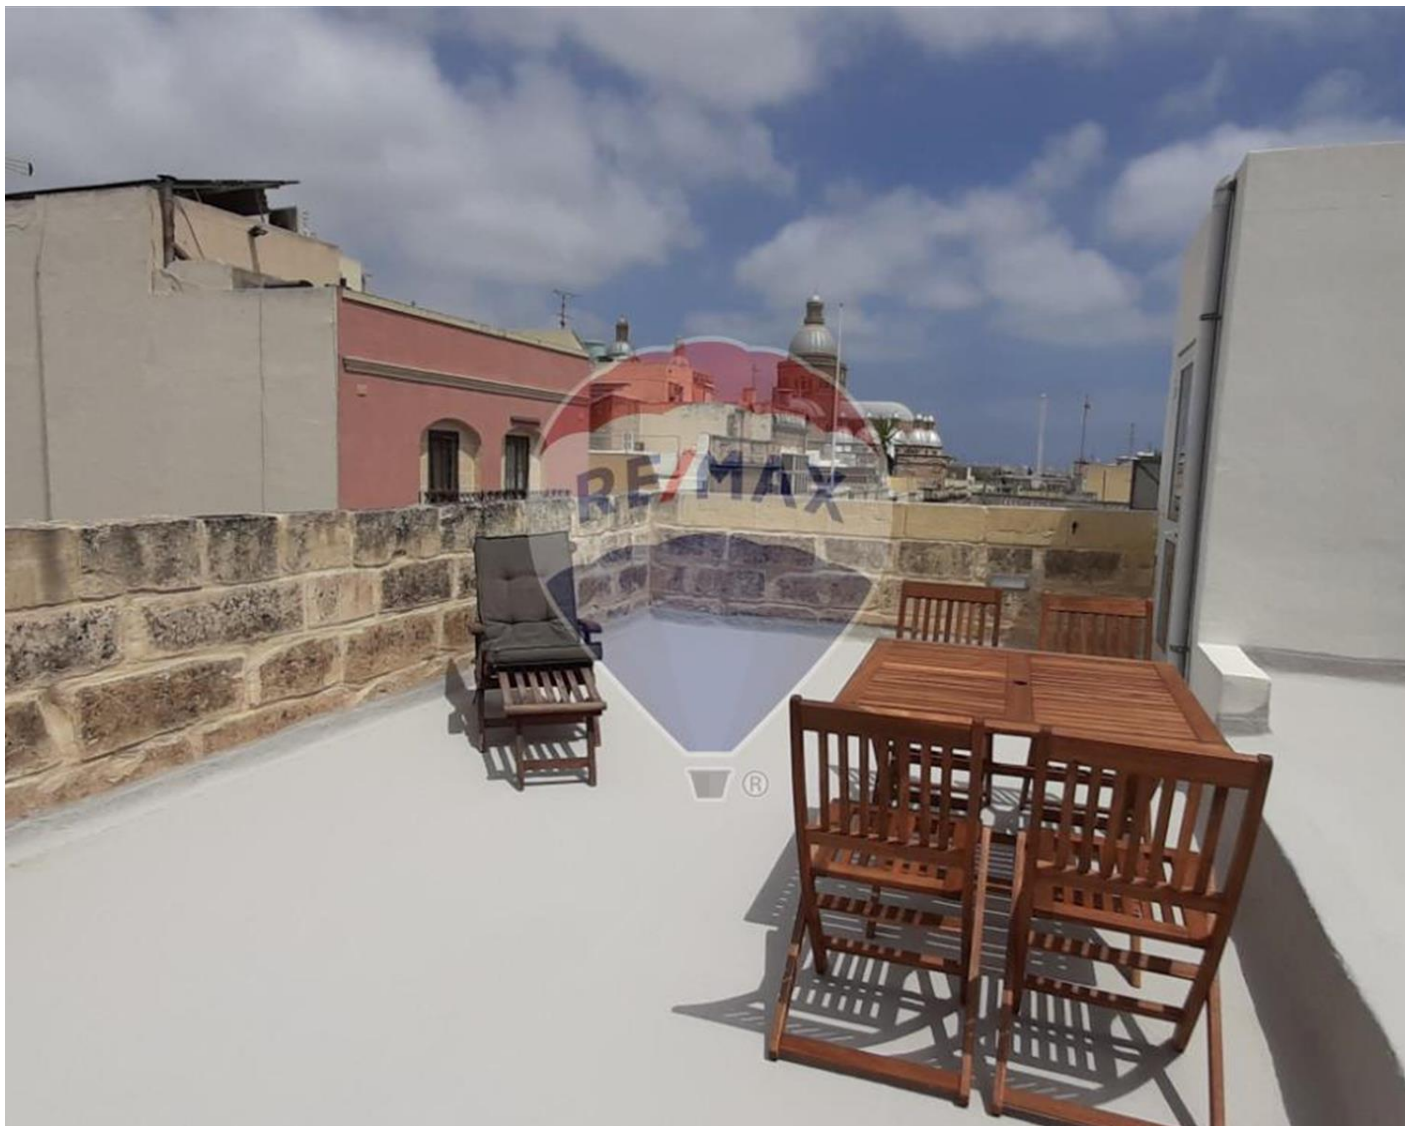

Paola, South