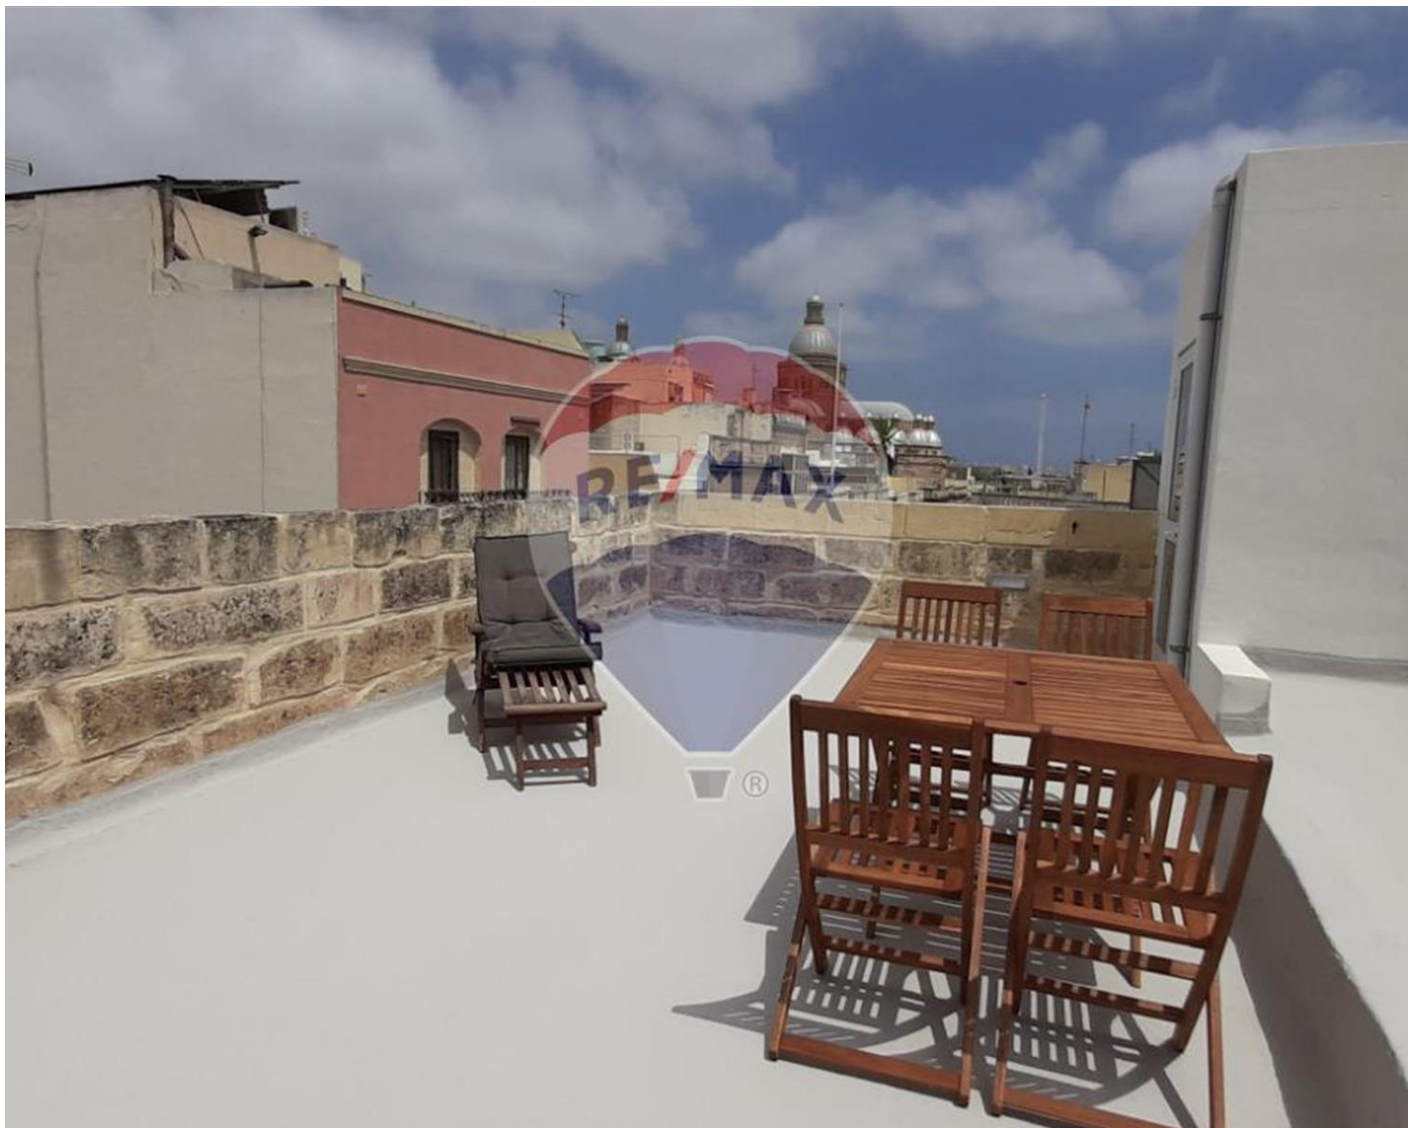

Paola, South