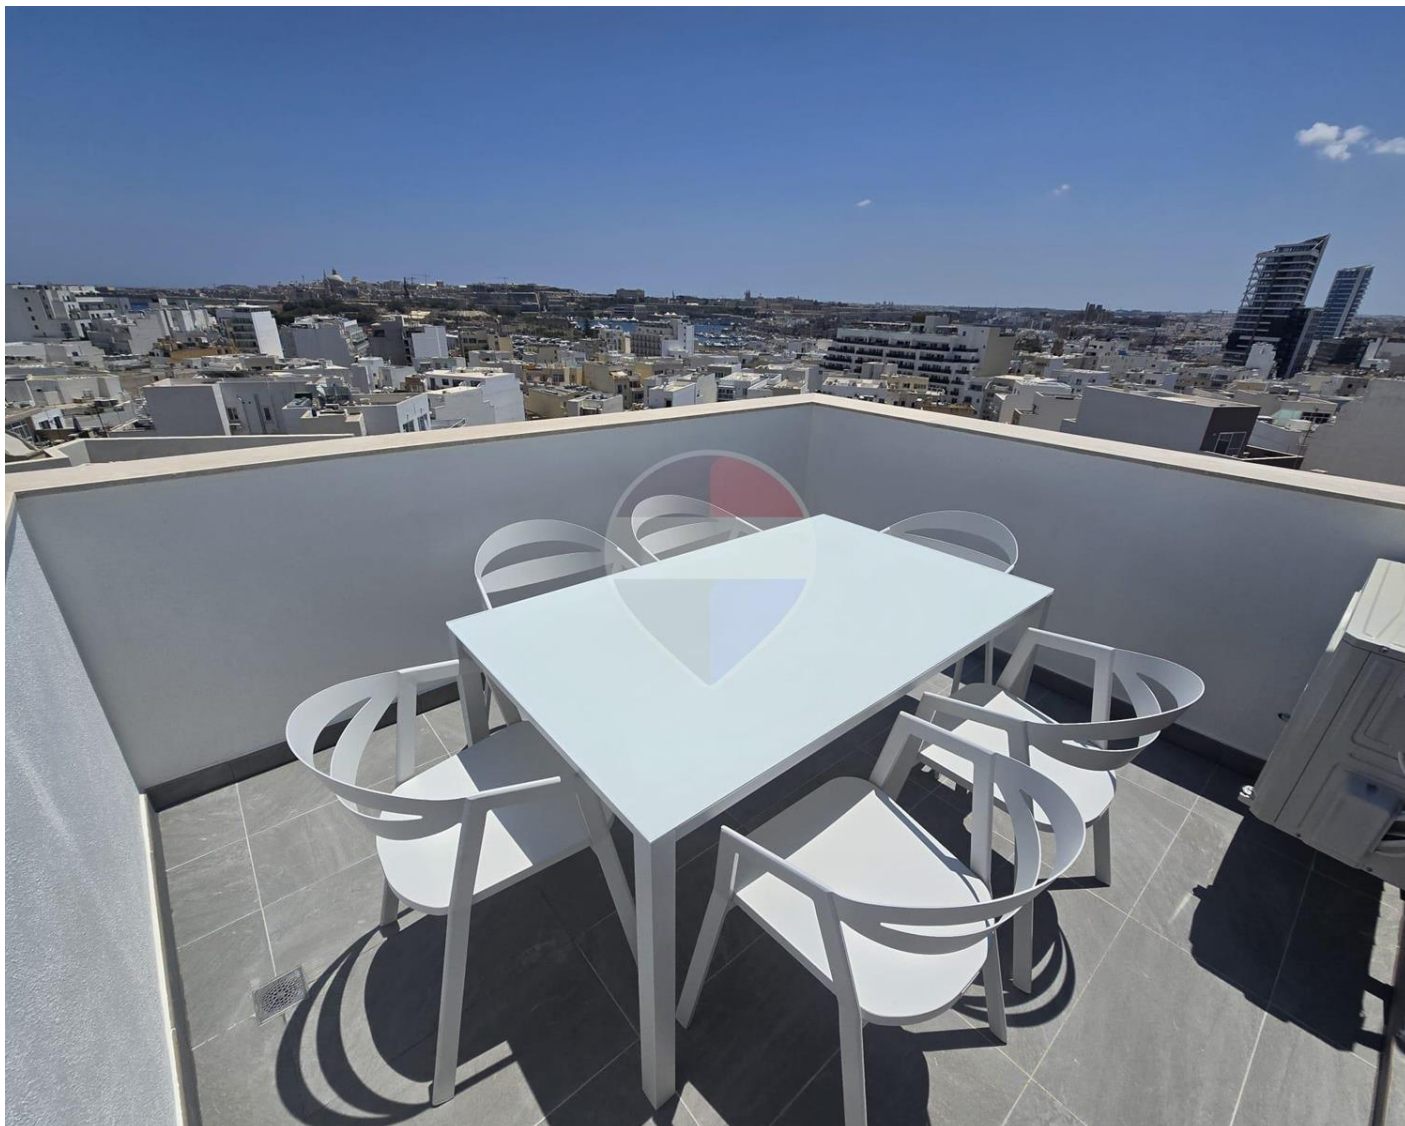

Penthouse in Gzira

Gzira, Sliema and St Julians Surroundings

€2,600

Reference No: 240471001-702

Total Rooms: **4**

Floor Area (m²) : **70**

Bathrooms: **1**

Bedrooms: **2**