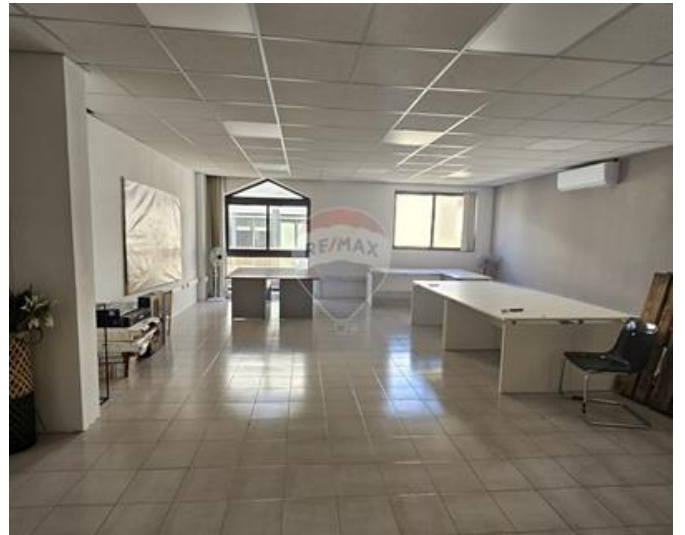

Office Space - For Sale - Sliema

In the heart of Sliema you find this 150 sqm Office with distant seaview. The Office has a large open area for the daily work and a few smaller rooms - ideal for meetings and workshops. This property also has a kitchenette, two bathrooms and two balconies included.

Features

- ✓ Lift
- ✓ Entrance Hall
- ✓ Pattern Tiles
- ✓ Kitchen/Dinette
- ✓ A/C
- ✓ Balcony

Rooms

- ✓ Open Space : 12 x 11.5 m (138 m²)

Gallery

RE/MAX Luxe - Sliema

RE/MAX Luxe - Sliema

M: 27992796