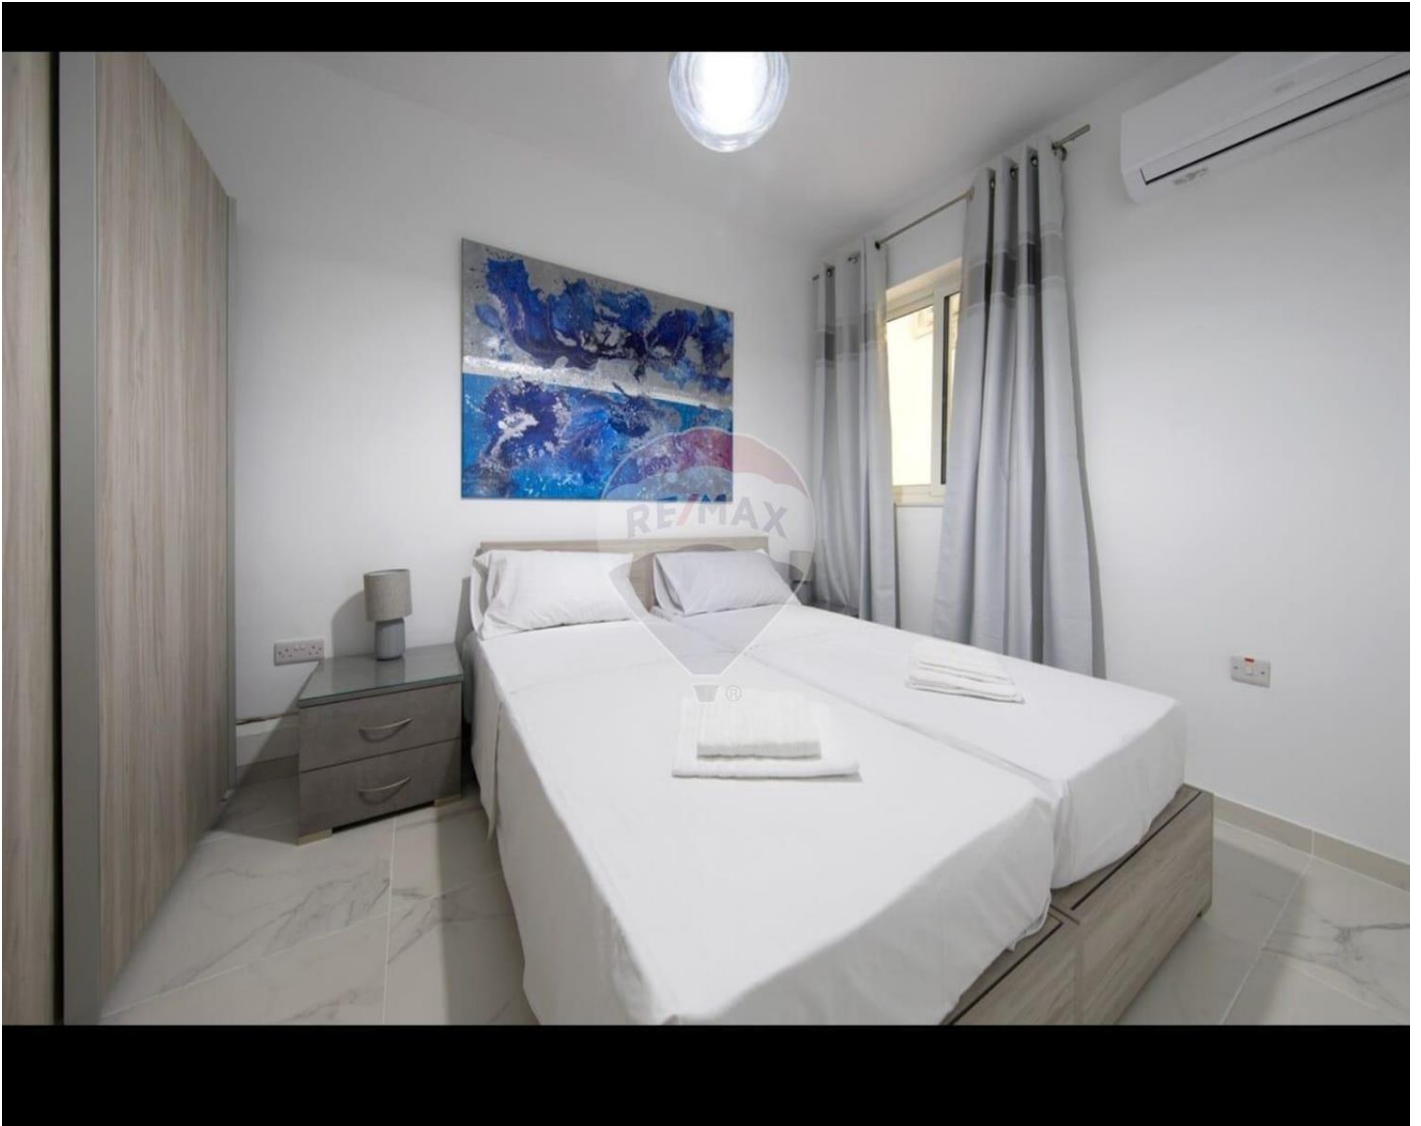

€1,100

Reference No: 240471001-310

Total Rooms: 5

Floor Area (m²) : 75

Bathrooms: 2

Bedrooms: 2