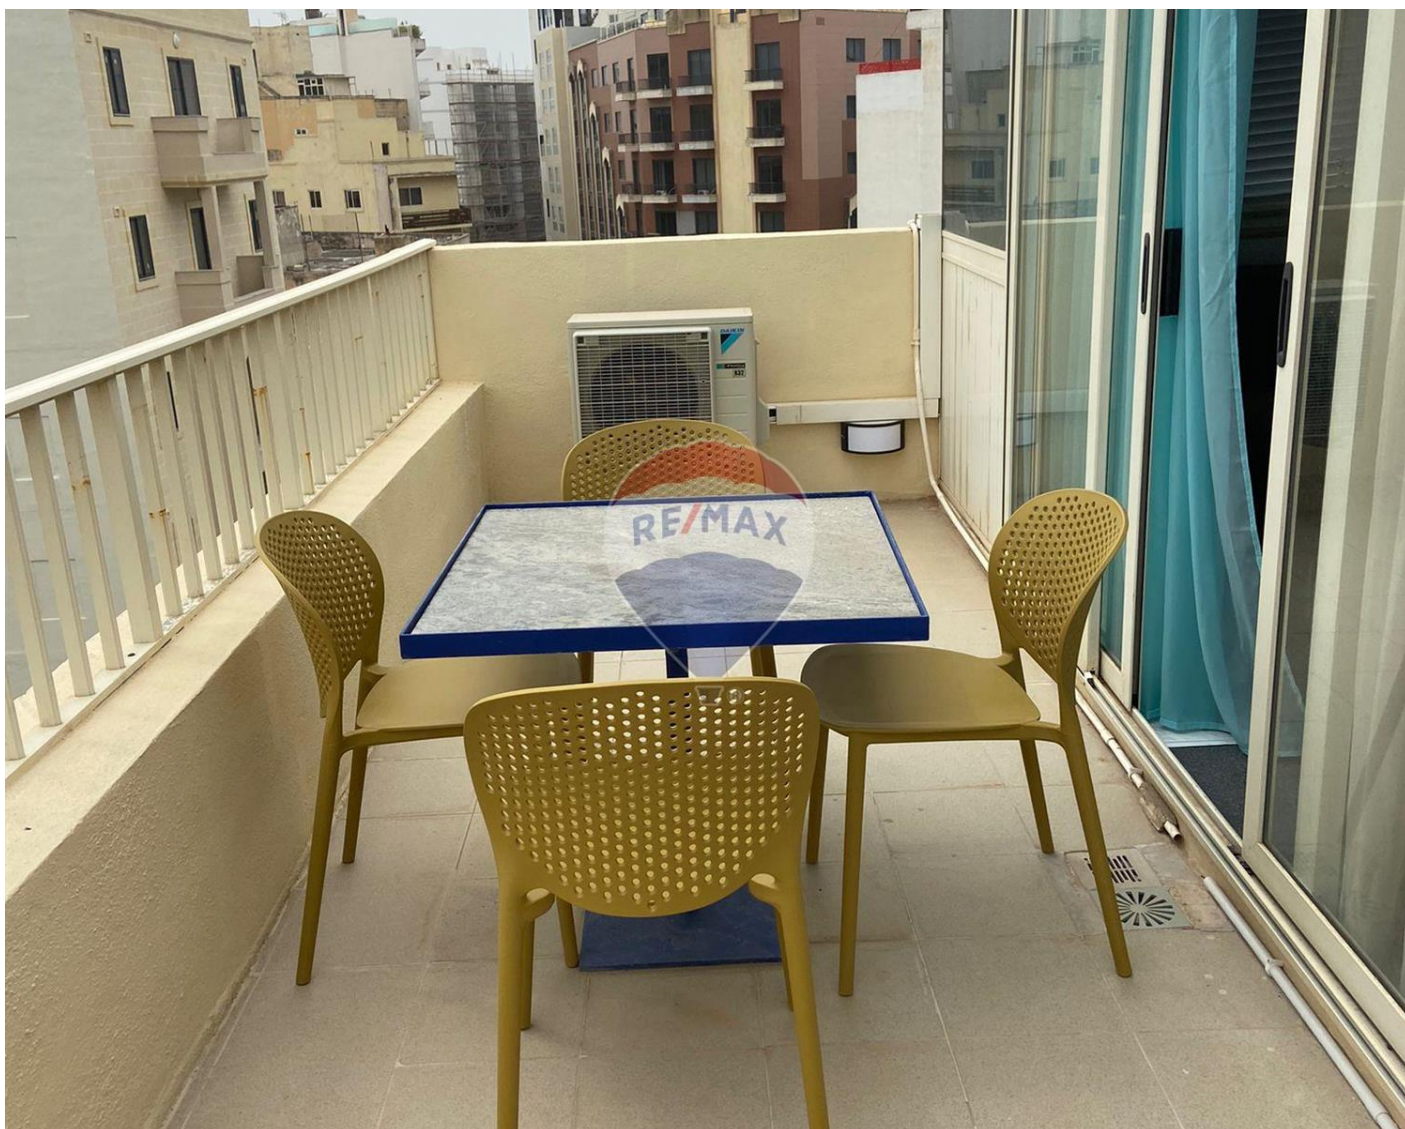

€1,400

Reference No: 240391029-103

Total Rooms: 3

Floor Area (m²) : 0

Bathrooms: 1

Bedrooms: 1