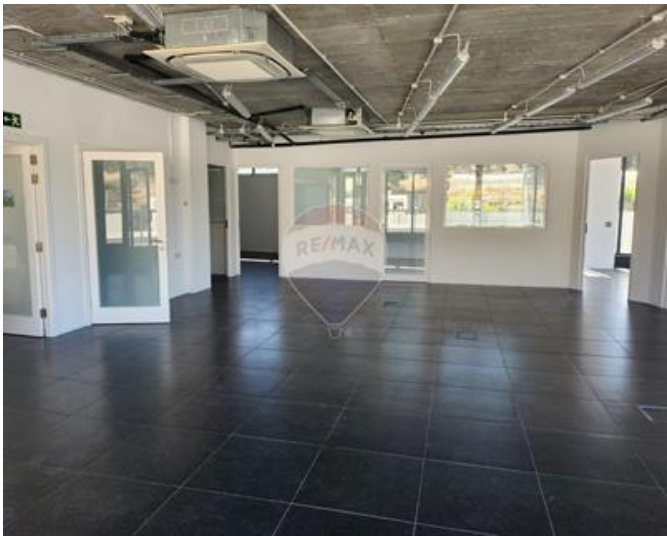

Office Space - For Rent - Msida

MSIDA - Fully finished penthouse office located in a central location in Msida. Office space measures 207sqm internally and 180sqm externally making it a one of a kind office space. Property comprises of a large open plan and 5 separate offices. Included in the price are 5 car spaces! A must see!

Features

- ✓ Lift
- ✓ Double Glazed
- ✓ A/C
- ✓ Terrace

Rooms

- ✓ Open Space : 0 x 0 m (0 m2)

Gallery

Brandon Gafa

RE/MAX First - St. Julian's

M: 79947596