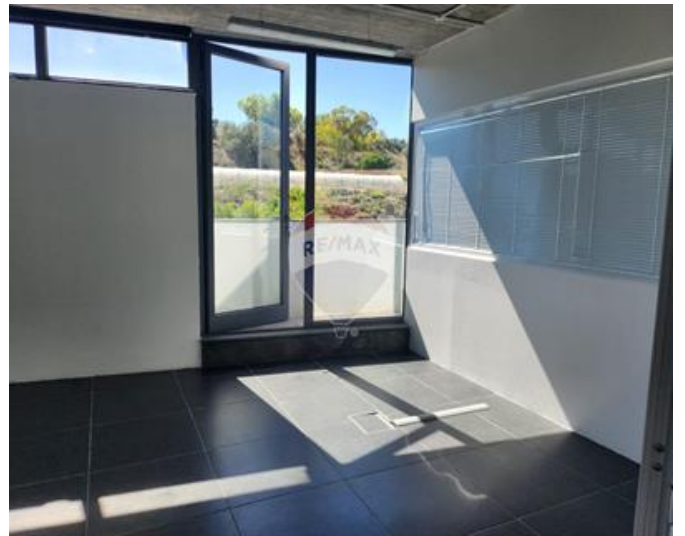

Office Space - For Rent - Msida

MSIDA - Fully finished penthouse office located in a central location in Msida. Office space measures 207sqm internally and 180sqm externally making it a one of a kind office space. Property comprises of a large open plan and 5 separate offices. Included in the price are 5 car spaces! A must see!

Features

- ✓ Lift
- ✓ Double Glazed
- ✓ A/C
- ✓ Terrace

Rooms

- ✓ Open Space : 0 x 0 m (0 m2)

Gallery

Brandon Gafa

RE/MAX First - St. Julian's

M: 79947596