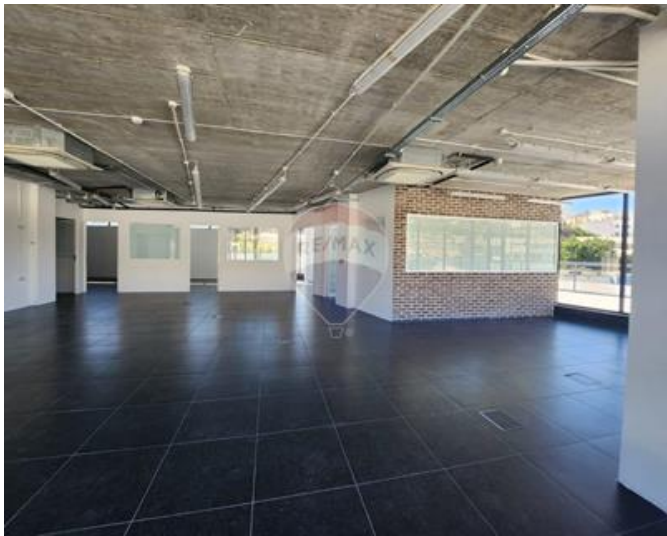

Office Space - For Rent - Msida

MSIDA - Fully finished penthouse office located in a central location in Msida. Office space measures 207sqm internally and 180sqm externally making it a one of a kind office space. Property comprises of a large open plan and 5 separate offices. Included in the price are 5 car spaces! A must see!

Features

- ✓ Lift
- ✓ Double Glazed
- ✓ A/C
- ✓ Terrace

Rooms

- ✓ Open Space : 0 x 0 m (0 m2)

Gallery

Brandon Gafa

RE/MAX First - St. Julian's

M: 79947596