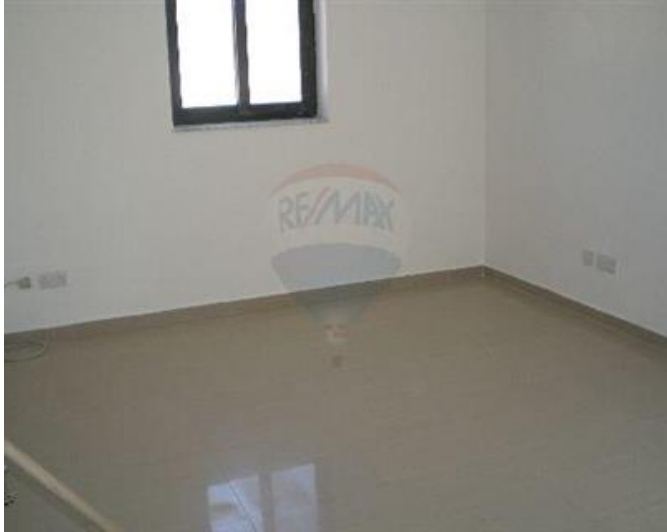

Penthouse - For Rent - Paola

PAOLA - New, highly finished is this PENTHOUSE located in a quite area. Layout consists of a bright and airy kitchen/dining, two spacious bedrooms and two large terraces. Property is equipped with air-conditioning, inter-com, television and washing machine. Highly recommended!

Features

- ✓ Pool

Rooms

- ✓ Single Bedroom : 0 x 0 m (0 m2)
- ✓ Bathroom : 0 x 0 m (0 m2)
- ✓ Single Bedroom : 0 x 0 m (0 m2)
- ✓ Kitchen/Dining : 0 x 0 m (0 m2)

Gallery

RE/MAX Malta - BDV Letting

RE/MAX Malta - BDV