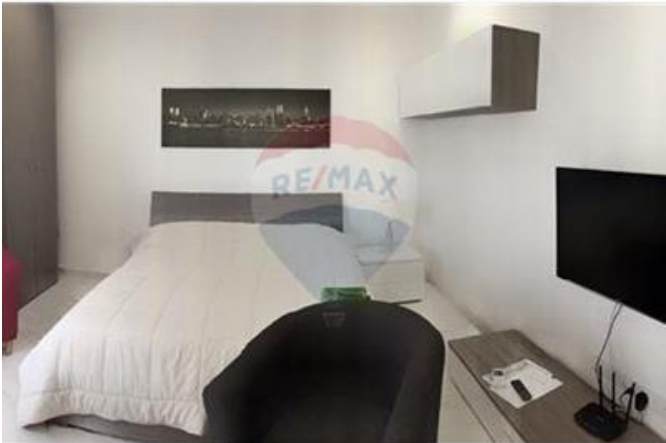

Penthouse - For Rent - Sliema

SLIEMA- This beautifully set up one-bedroom STUDIO PENTHOUSE includes all facilities desired! Appliances include; a dishwasher, both a washing machine and tumble dryer for winter, Smart internet, TV, memory foam mattress for double-bedroom, full insulation and air-conditioning. The outside terrace is ideal for both laundry and entertainment purposes and it includes BBQ. This penthouse is located in a very quiet street in a block of just 3 units. Highly recommended!

Features

- ✓ Ceramic Floor

Rooms

- ✓ Kitchen/Living/Dining : 0 x 0 m (0 m2)
- ✓ Single Bedroom : 0 x 0 m (0 m2)
- ✓ Bathroom : 0 x 0 m (0 m2)

Gallery

RE/MAX Malta - BDV Letting

RE/MAX Malta - BDV

M: 22471300