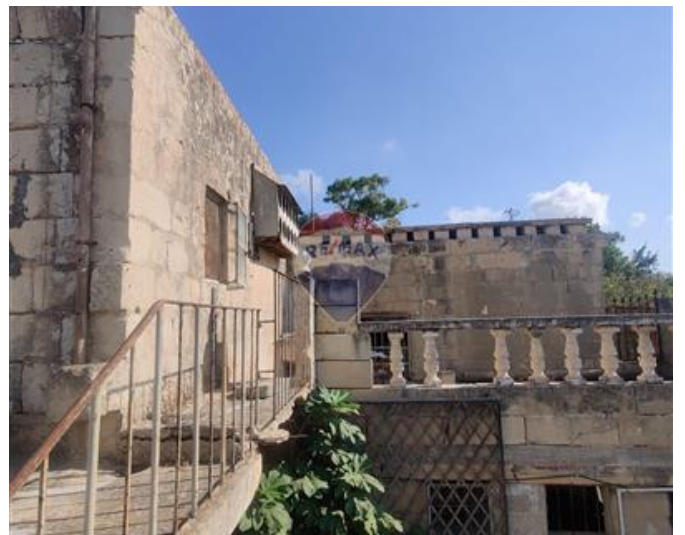

Farmhouse - For Sale - Iklin

Land with rooms

Features

- ✓ Entrance Hall
- ✓ Electricity Utility
- ✓ Well
- ✓ Water Utility
- ✓ Yard

Rooms

- ✓ Open Space : 13 x 16 m (208 m²)

Gallery

Alexander Borg