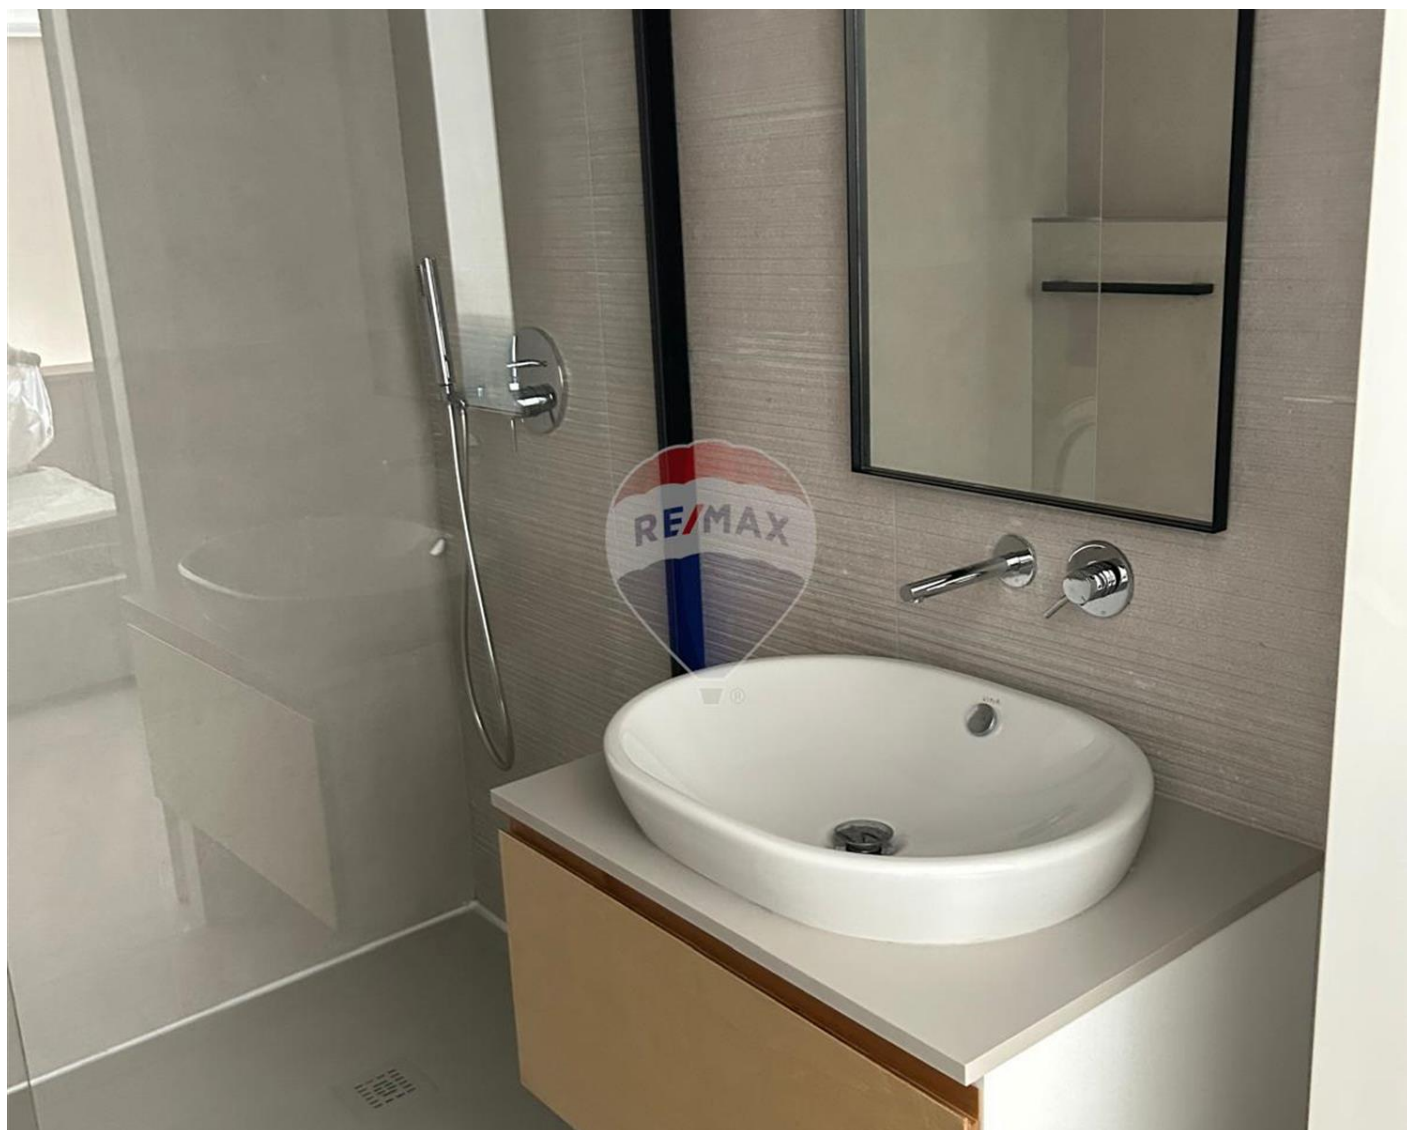

Penthouse Duplex in Swieqi

Swieqi, Sliema and St Julians Surroundings

€2,150

Reference No: 240251001-6131

Total Rooms: **8**

Floor Area (m²) : **0**

Bathrooms: **3**

Bedrooms: **2**