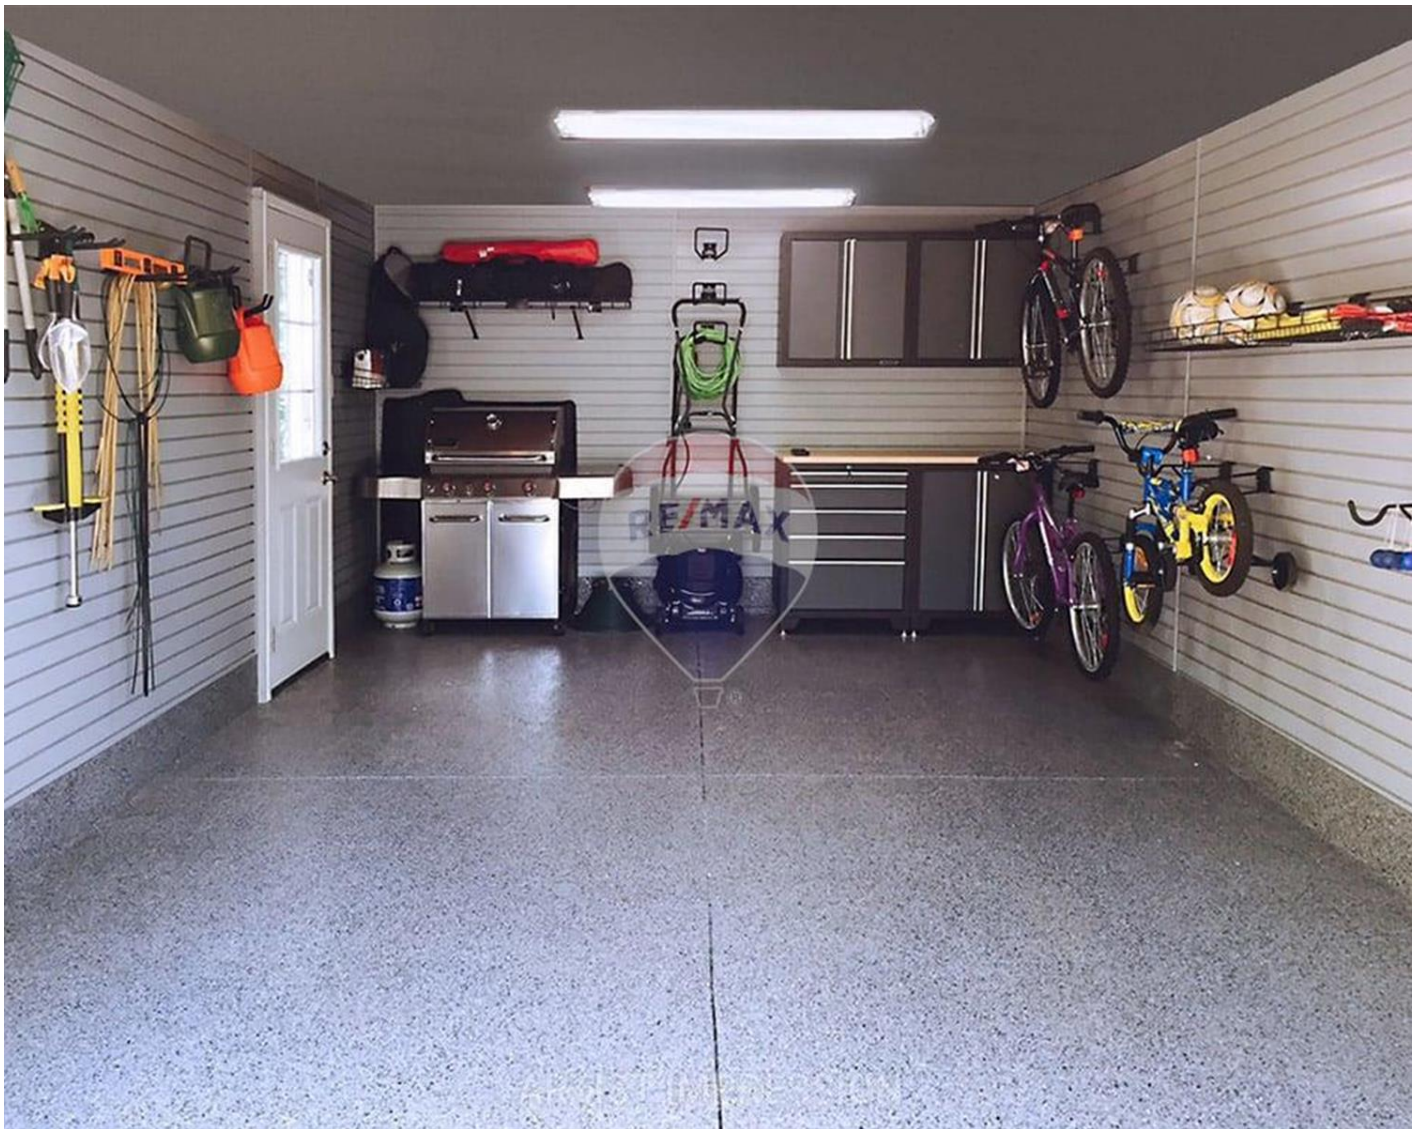

Garage (Residential) in Swieqi

Swieqi, Sliema and St Julians Surroundings

€53,000

Reference No: 240231027-223

Total Rooms: **0**

Floor Area (m²) : **90**

Bathrooms: **0**

Bedrooms: **0**