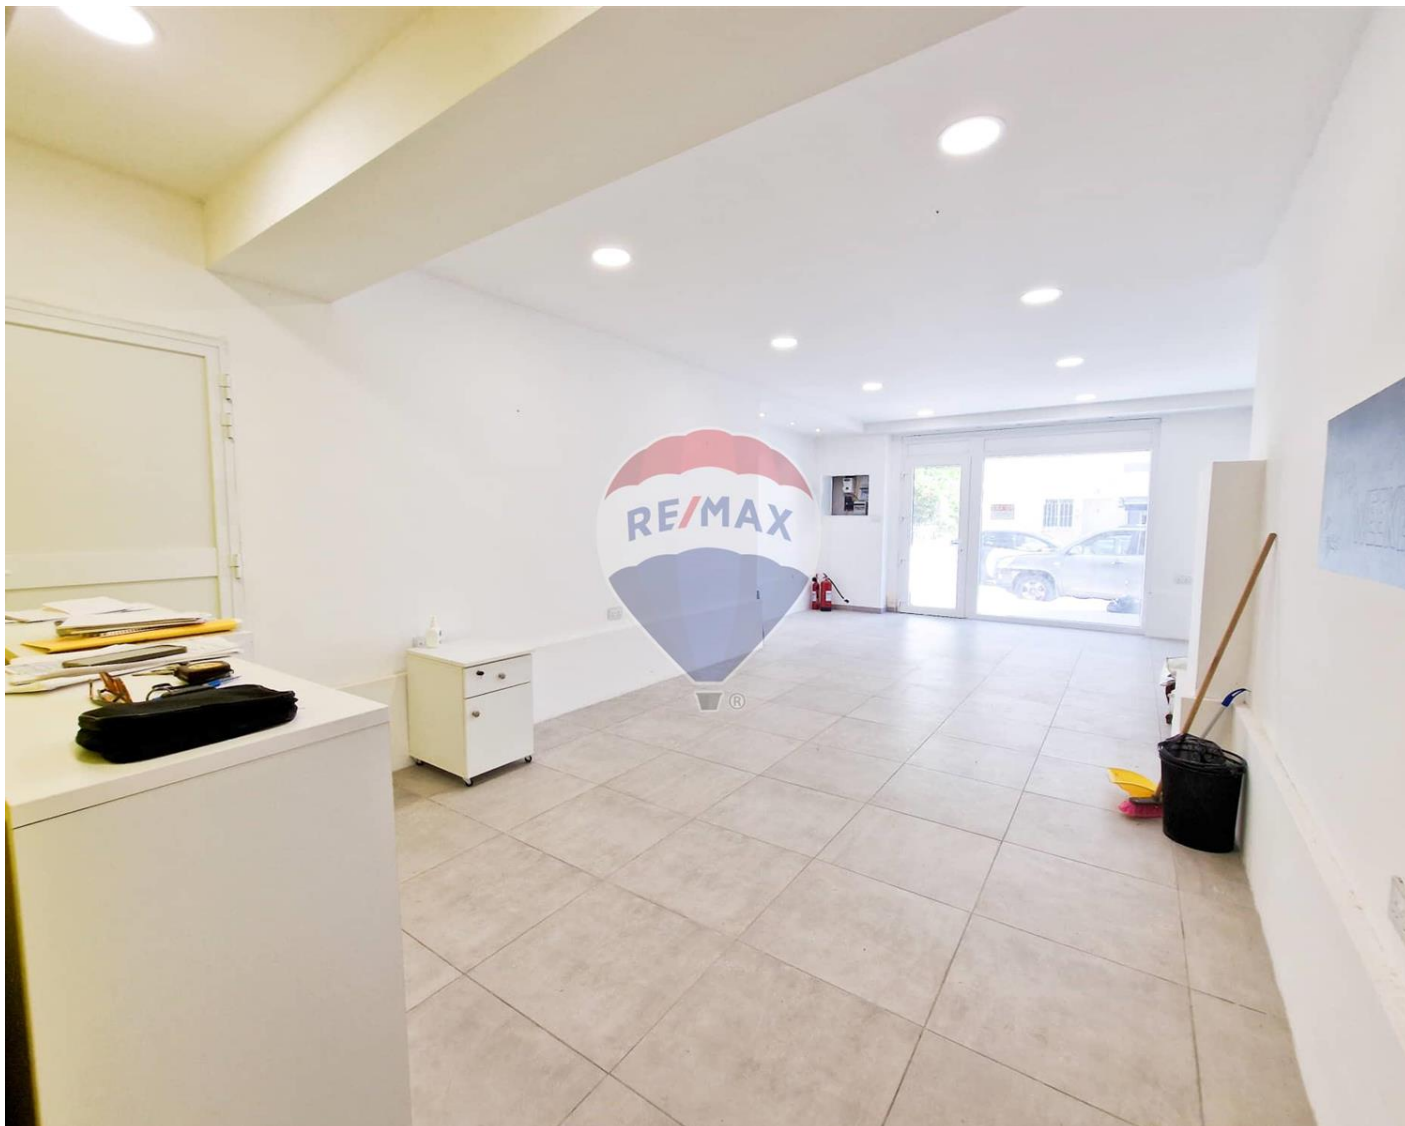

Swieqi, Sliema and St Julians Surroundings

€1,950

Reference No: 240231001-601

Total Rooms: 2

Floor Area (m²) : 56

Bathrooms: 1

Bedrooms: 0