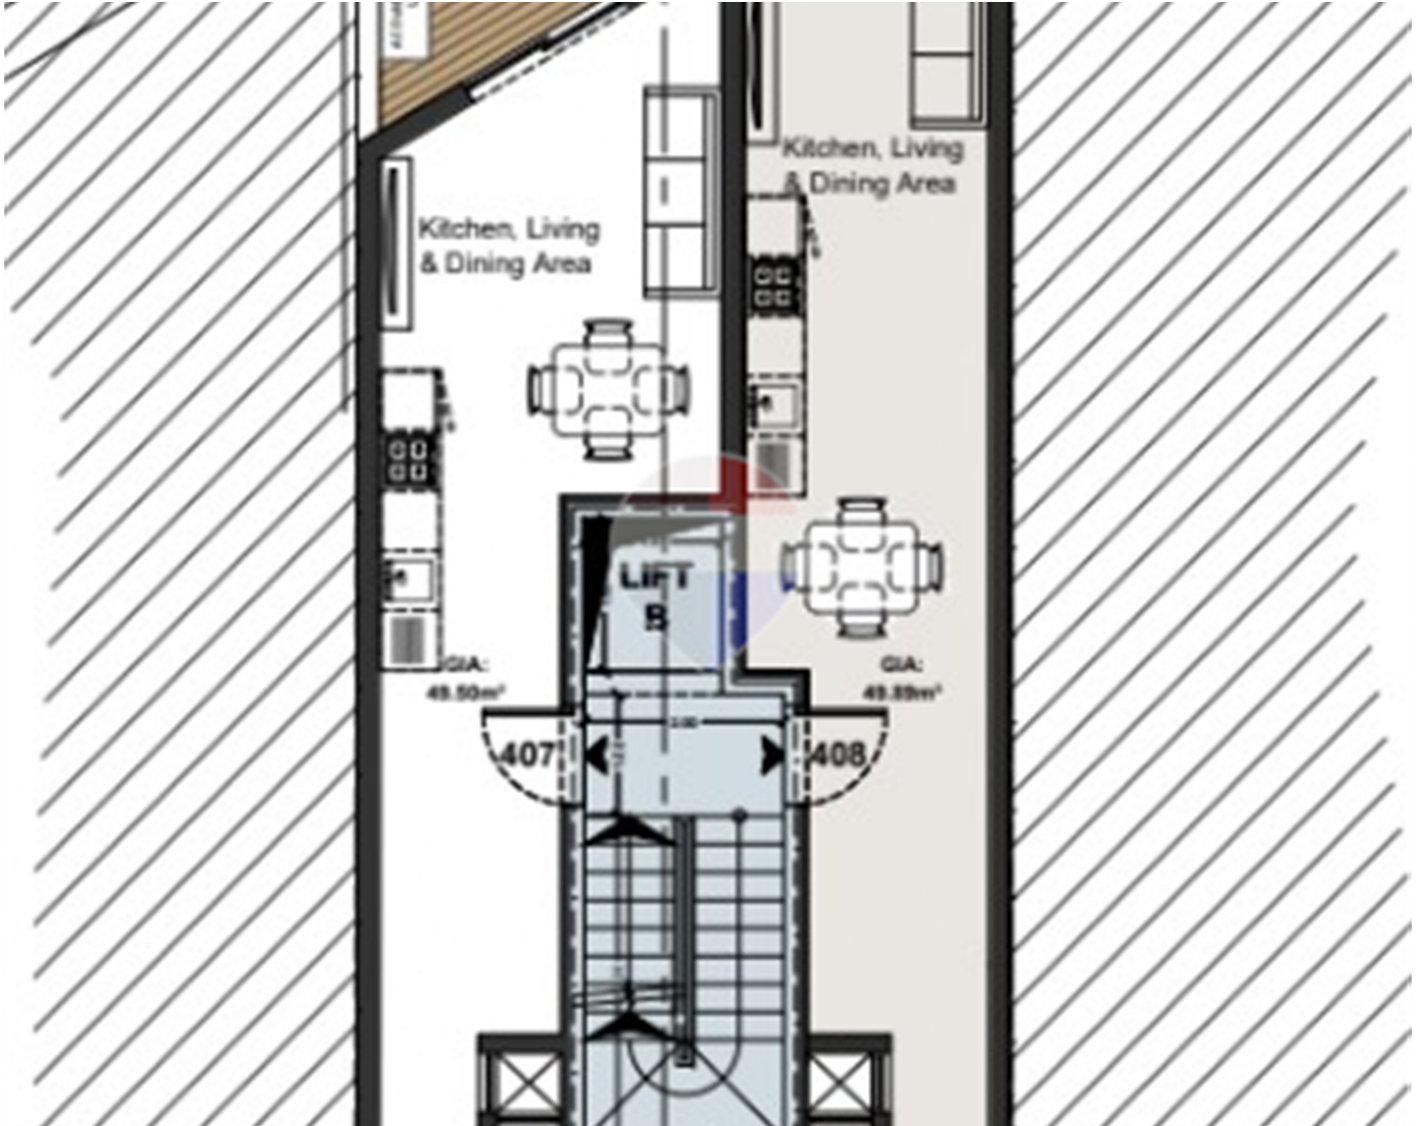

Penthouse in Paola

Paola, South

€262,500

Reference No: 240221071-22

 Total Rooms: 4

 Floor Area (m²) : 65

 Bathrooms: 1

 Bedrooms: 1

Penthouse - For Sale - Paola

Stylish 65 sqm penthouse featuring 1 bedroom and 1 bathroom, set in an exclusive block of just 8 units. Enjoy elevated living with plenty of natural light and the potential to create a beautiful outdoor entertaining space. Sold in shell form, offering the freedom to design your perfect home. Optional garage available. Freehold.

Features

- ✓ Ceramic Floor
- ✓ PVC Piping
- ✓ Double Glazed
- ✓ Gypsum Plastering
- ✓ Skirting
- ✓ Video Intercom

Rooms

- ✓ Double Bedroom : 1 x 1 m (1 m2)
- ✓ Bathroom Ensuite : 1 x 1 m (1 m2)
- ✓ Kitchen : 1 x 1 m (1 m2)
- ✓ Kitchen/Dining : 1 x 1 m (1 m2)
- ✓ Open Space : 1 x 1 m (1 m2)
- ✓ Open Space : 1 x 1 m (1 m2)
- ✓ Open Space : 1 x 1 m (1 m2)