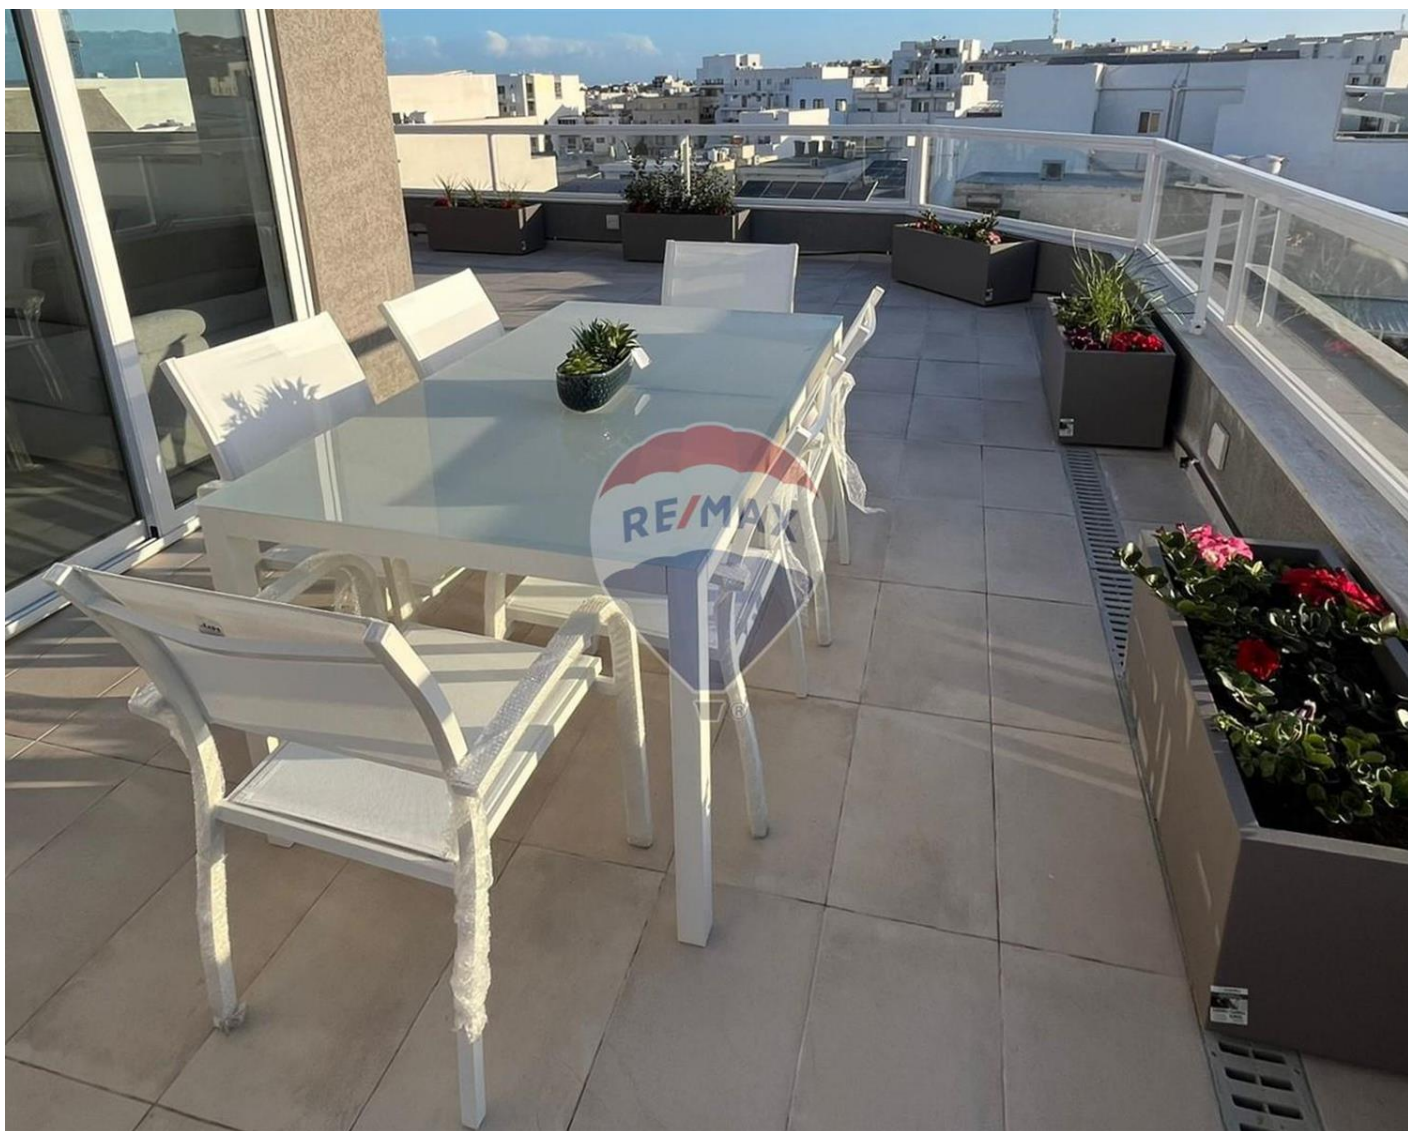

€2,000

Reference No: 240221058-475

Total Rooms: 4

Floor Area (m²) : 0

Bathrooms: 2

Bedrooms: 2