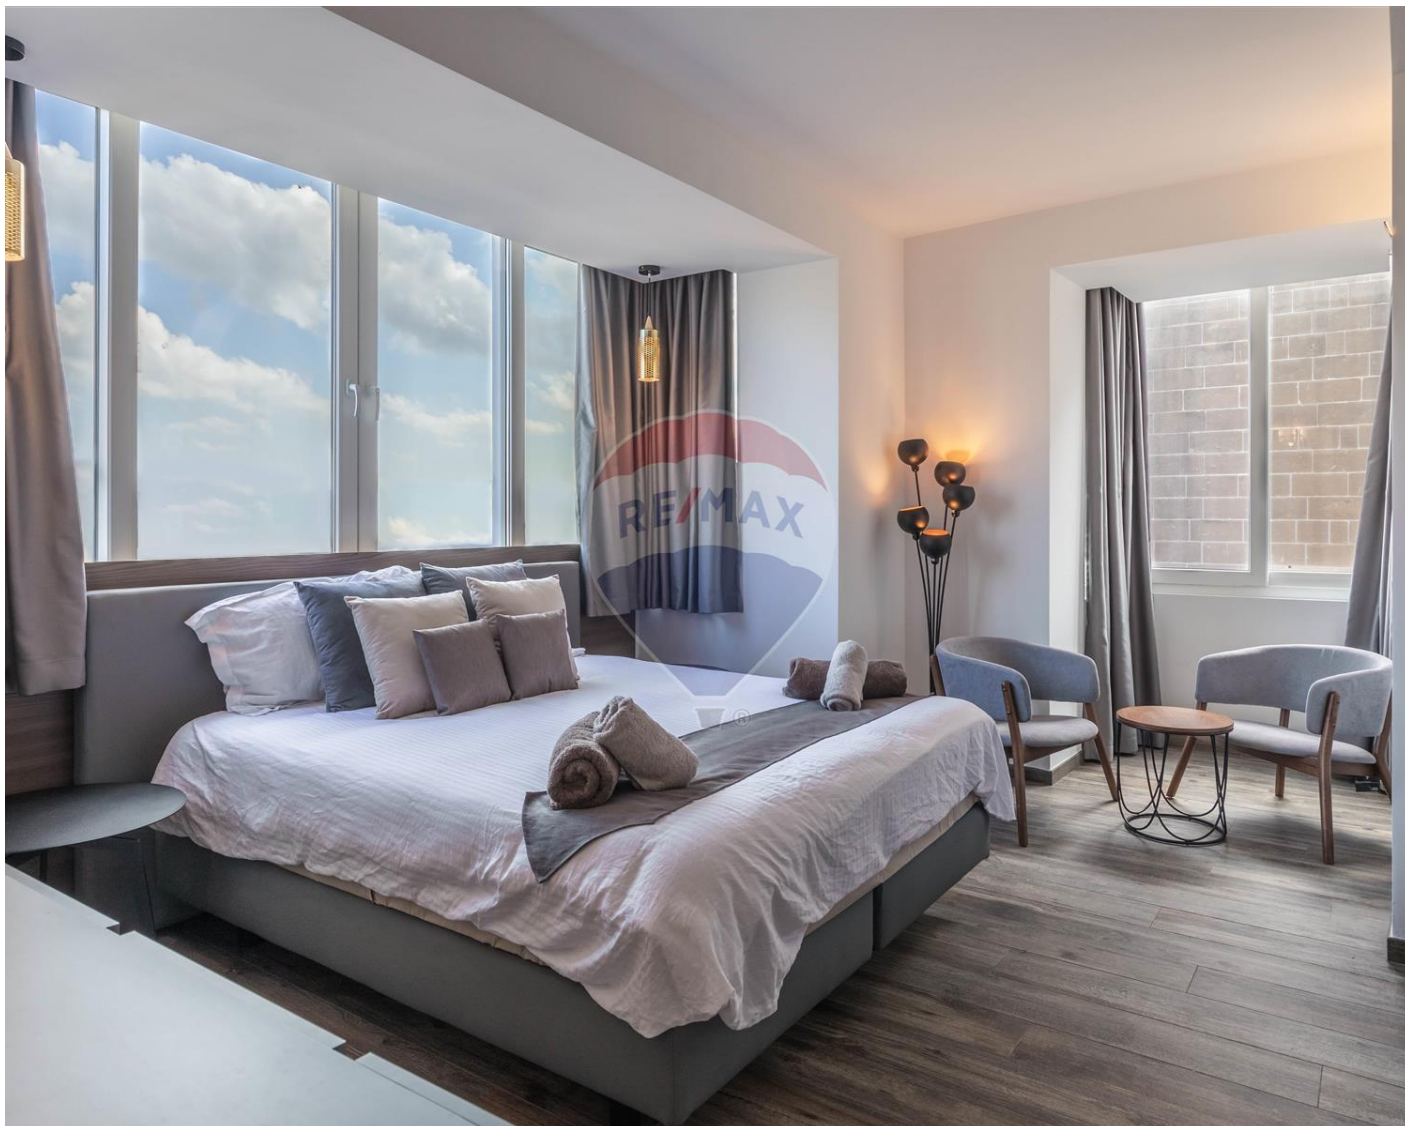

Studio Flat in Sliema

Sliema, Sliema and St Julians Surroundings

€1,000

Reference No: 240221058-282

Total Rooms: 2

Floor Area (m²) : 30

Bathrooms: 1

Bedrooms: 1