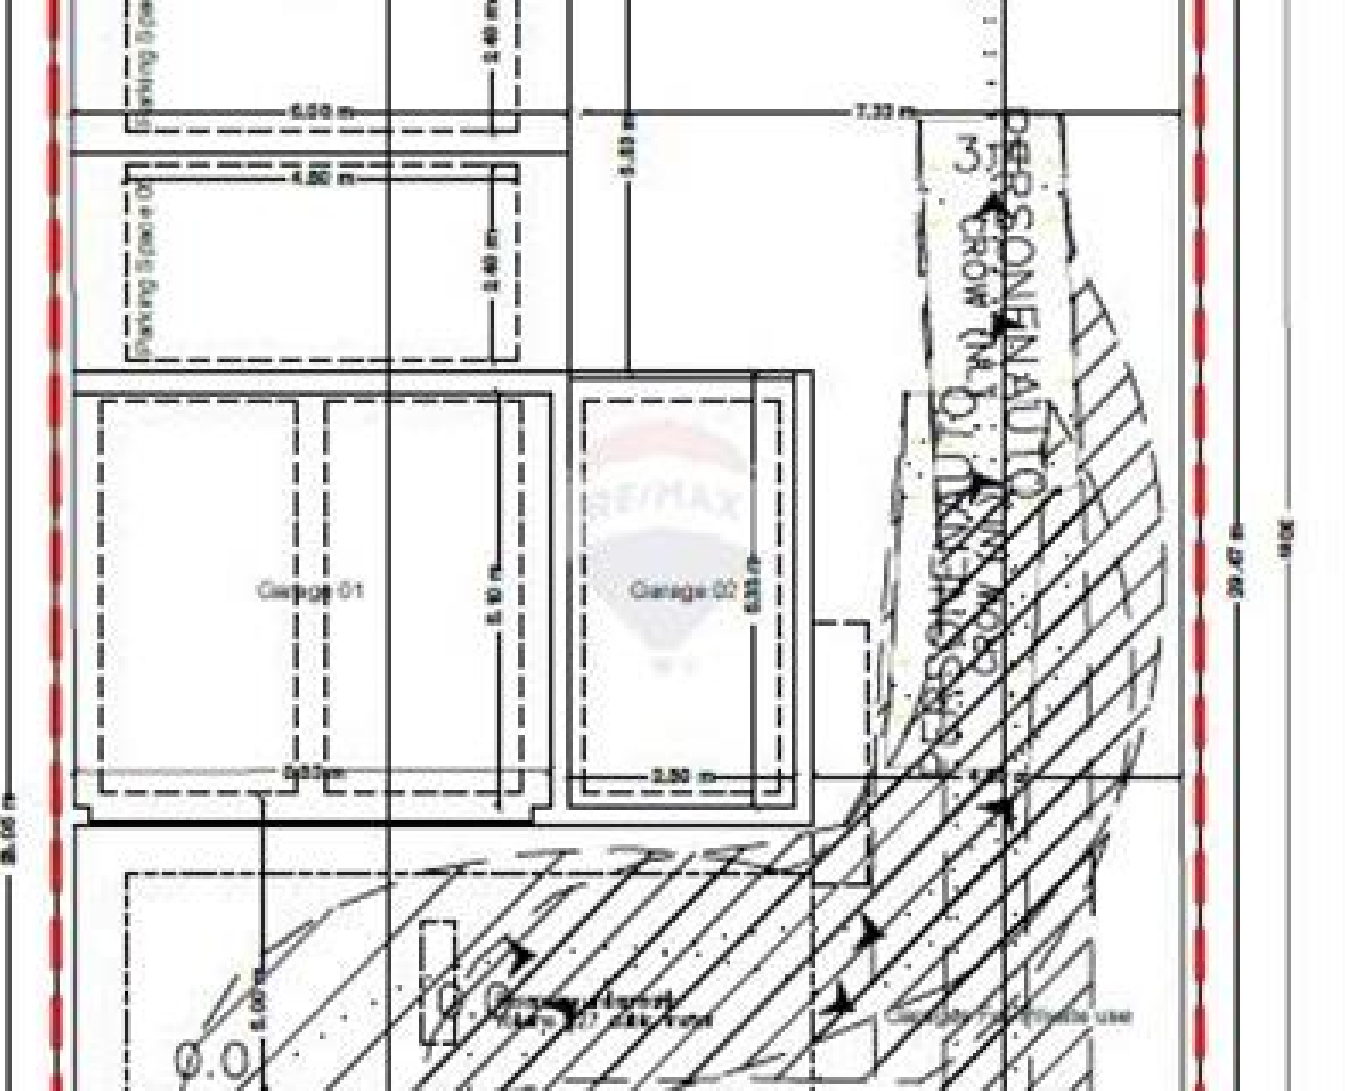

Car Space - For Sale - Zejtun

ZEJTUN - New on the market is this block situated in a very quiet street and close to amenities. A choice of car spaces and lock up garages. Freehold. Cal a Remax agent today for more information.

Features

Rooms

- ✓ Garage : 4.8 x 2.4 m (11.52 m²)

Gallery

Manuel Borg

RE/MAX Excellence - Piazzetta

M: 79494425

E: manuel@remax.com.mt