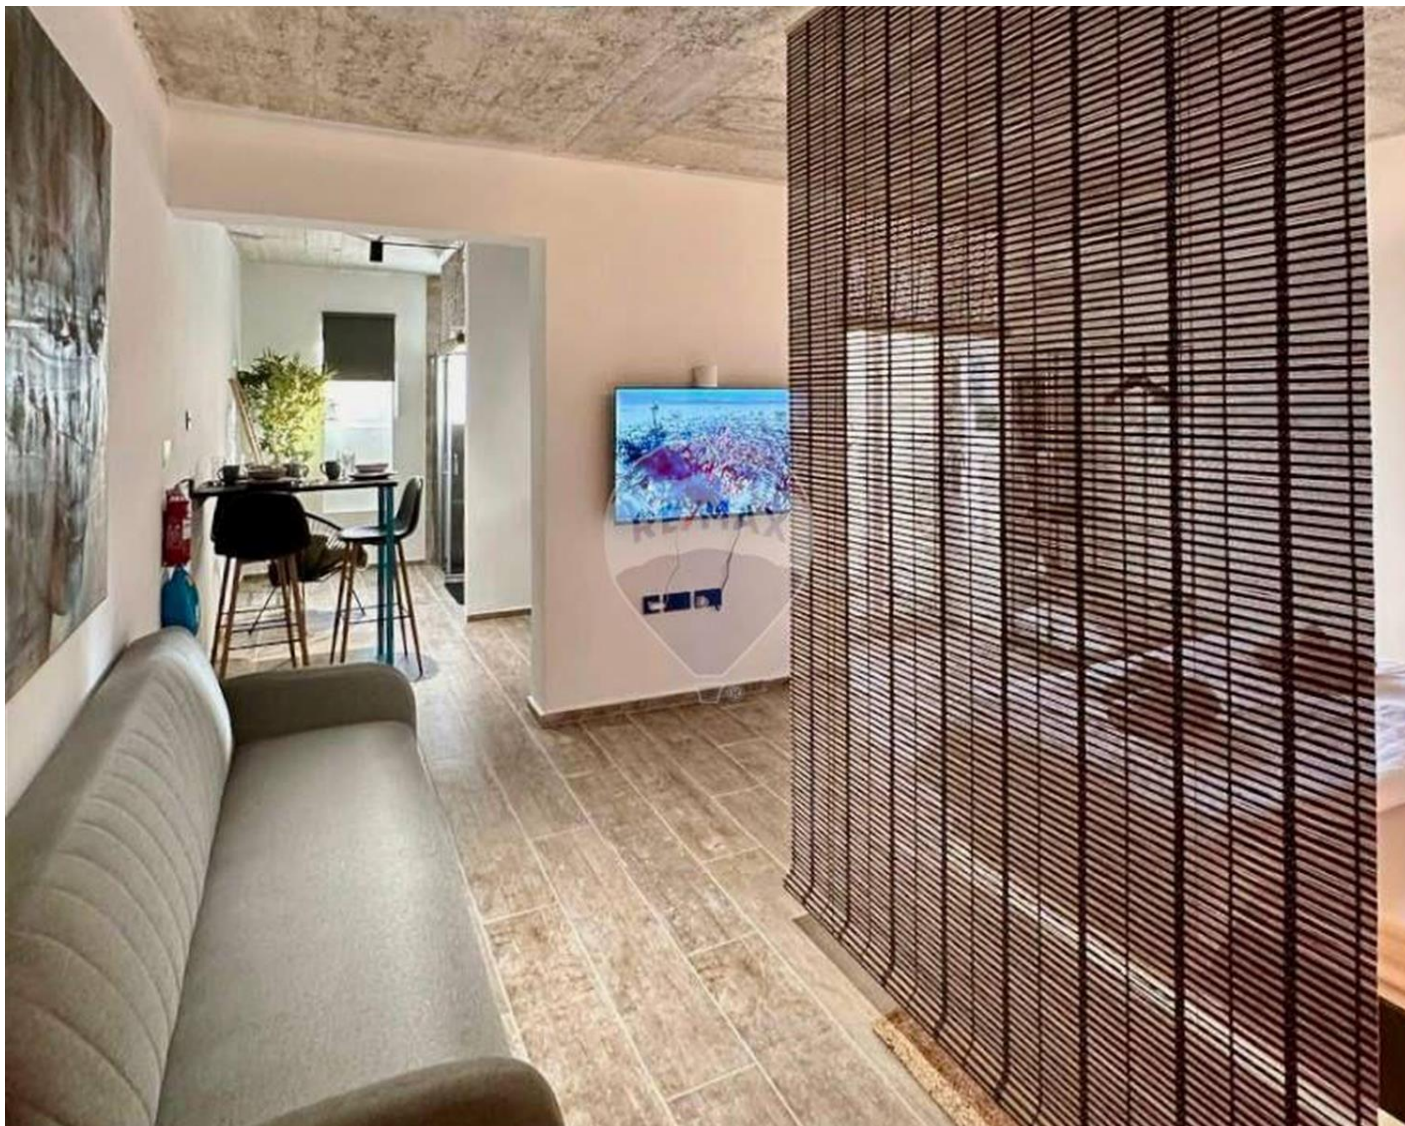

Studio Flat in Sliema

Sliema, Sliema and St Julians Surroundings

€1,600

Reference No: 240221008-1803

Total Rooms: 2

Floor Area (m²) : 0

Bathrooms: 1

Bedrooms: 1