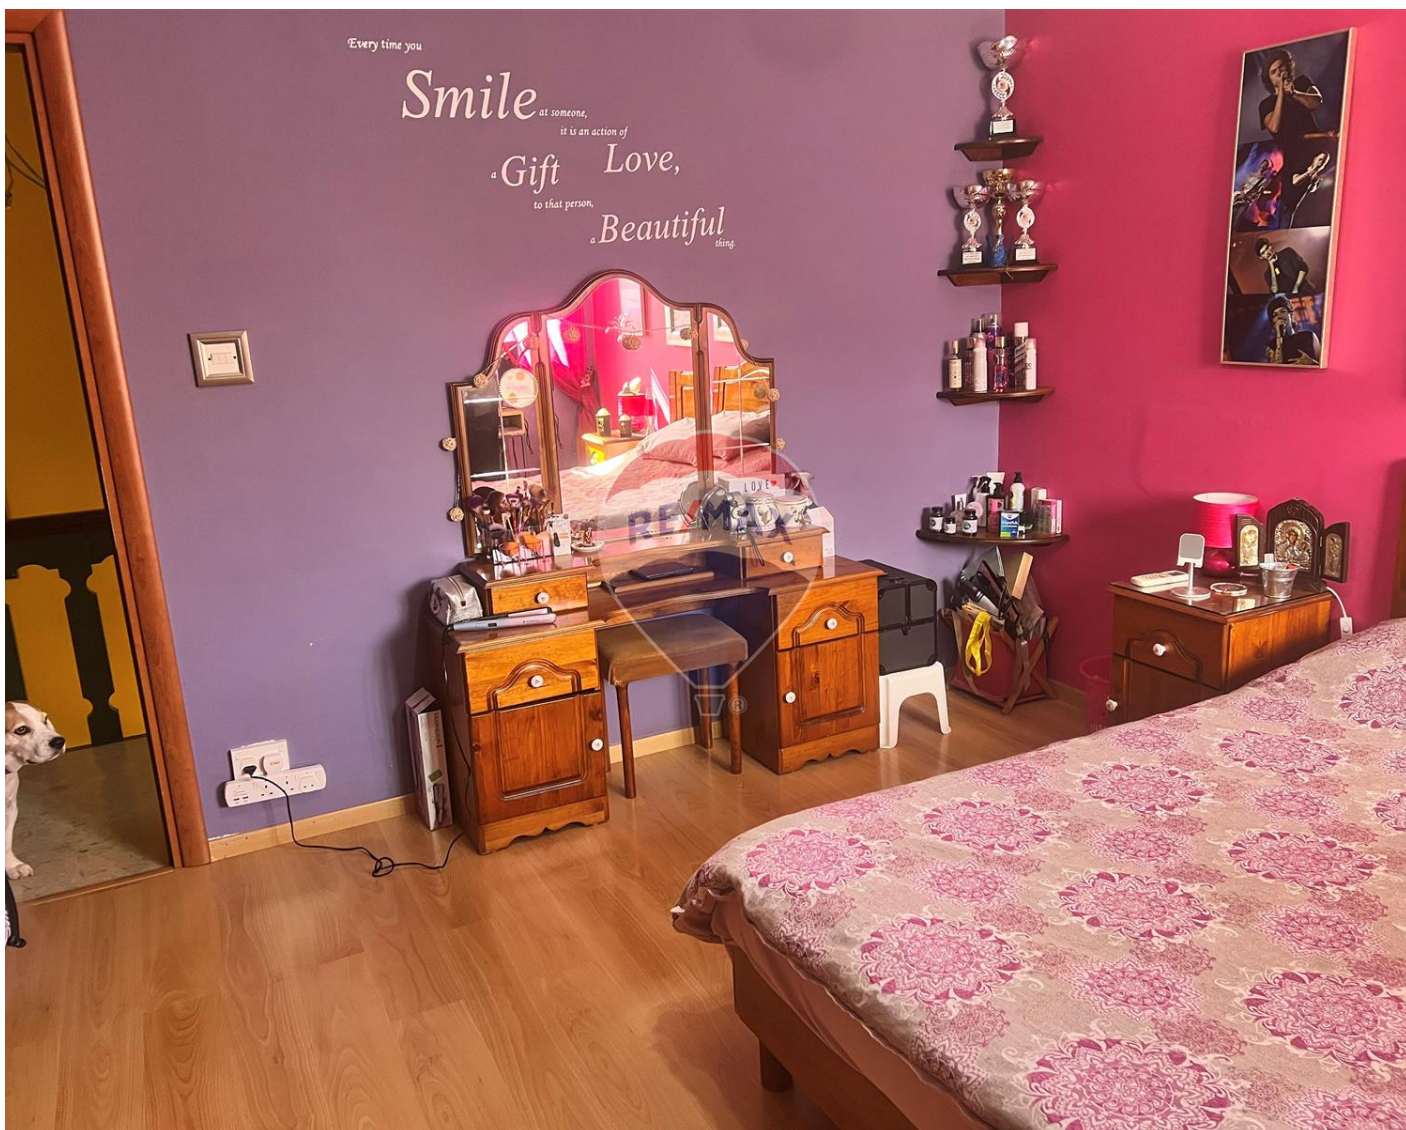

Maisonette Duplex in Mosta

Mosta, Central

€2,000

Reference No: 240221008-1754

Total Rooms: 7

Floor Area (m²) : 0

Bathrooms: 2

Bedrooms: 3