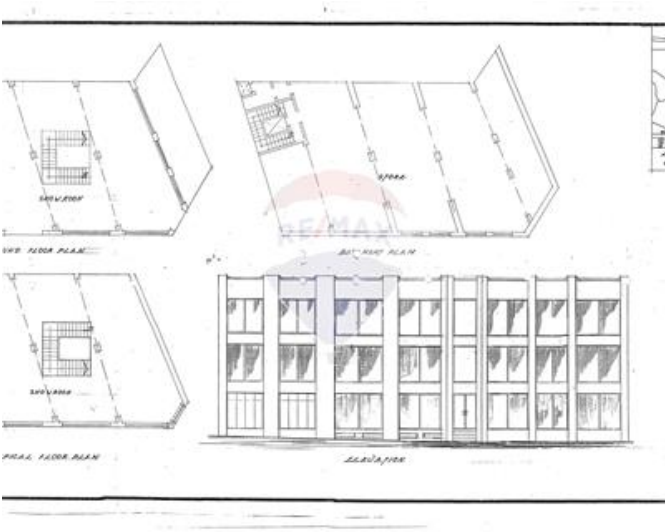

Showroom in Santa Venera

Santa Venera, Central

€2,975,000

Reference No: 240171020-243

 Total Rooms: **0**

 Floor Area (m²) : **280**

 Bathrooms: **0**

 Bedrooms: **0**

Showroom - For Sale - Santa Venera

Commercial Block in Prime Area, measuring 280sqm per floor on 3 floors, excluding underlying basement. This property offers a storeroom at basement level, 2 large and bright showroom floors above and a 3rd floor previously used as a large residential dwelling. Recommended for viewings.

Features

Rooms

- ✓ Open Space : 280 x 1 m (280 m²)

Gallery

Nadine Busuttil

RE/MAX Specialists - Tigne Point

M: 79823210

E: nadine@remax.com.mt