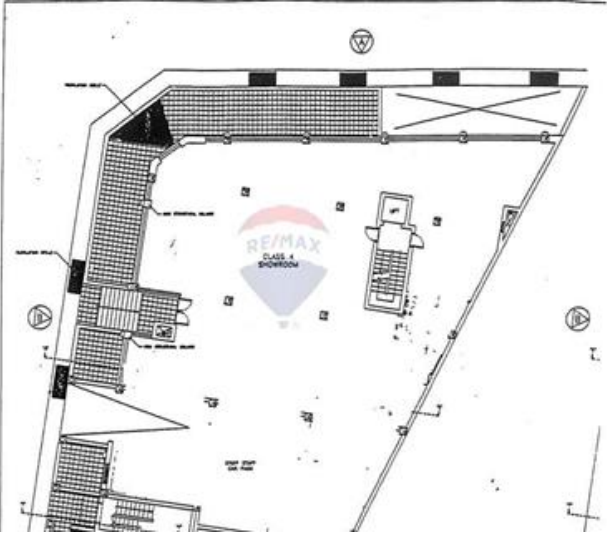

Showroom - For Sale - Qawra

Qawra - Close to seafront. Capturing green area views. An elevated commercial 400sqm CORNER CLASS 4 SHOWROOM on one floor, enjoying an internal area of 21m facade by 17m depth plus a corner large terrace. Sold in shell form. Ideal as an office or as a shop. Optional six car garage below. Contact us to make a viewing.

Features

- ✓ En Suite
- ✓ Terrace
- ✓ Balcony
- ✓ Loading Bay
- ✓ PVC Piping
- ✓ Yard
- ✓ Front Patio

Rooms

- ✓ Open Space : 21 x 17 m (357 m2)
- ✓ Open Space : 3 x 15 m (45 m2)

Gallery

RE/MAX Specialists - Tigne Point Sliema