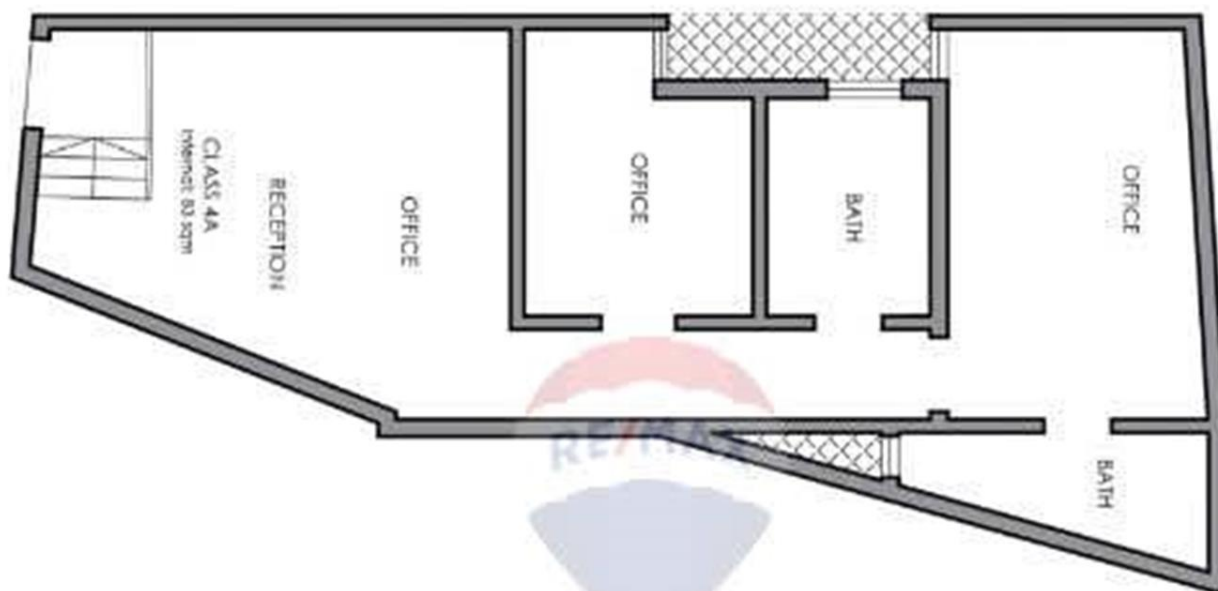

Office Space in Mosta

Mosta, Central

€165,000

Reference No: 240171008-2541

 Total Rooms: **0**

 Floor Area (m²) : **83**

 Bathrooms: **0**

 Bedrooms: **0**

Office Space - For Sale - Mosta

Mosta - Office space

Features

Rooms

- ✓ Open Space : 10 x 8.3 m (83 m²)

Gallery

RE/MAX Specialists - Tigne Point Sliema

RE/MAX Specialists - Tigne Point