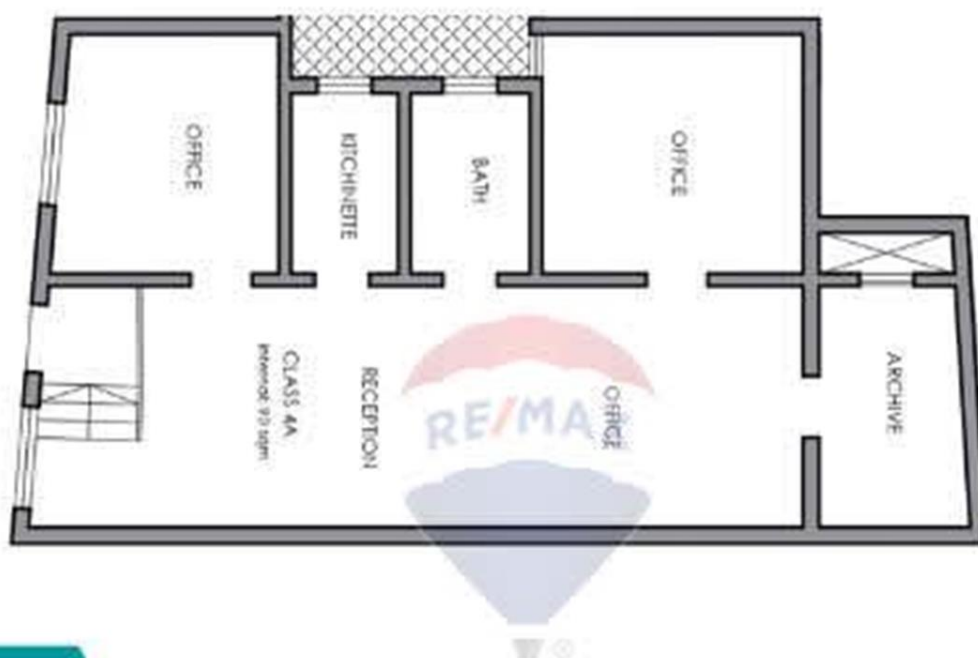

Office Space in Mosta

Mosta, Central

€165,000

Reference No: 240171008-2539

Total Rooms: 0

Floor Area (m²) : 90

Bathrooms: 0

Bedrooms: 0