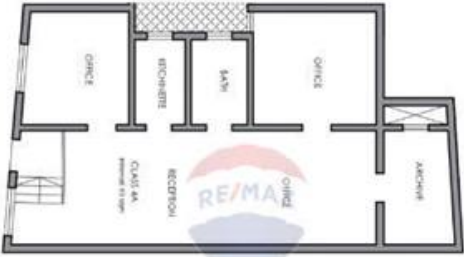

Office Space - For Sale - Mosta

Mosta - Office space

Features

Rooms

- ✓ Open Space : 10 x 9 m (90 m²)

Gallery

Class 4A

RE/MAX Specialists - Tigne Point Sliema