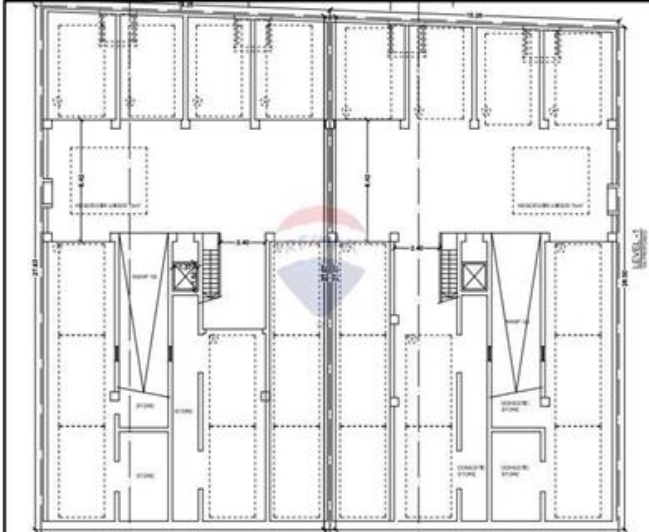

Garage (Residential) - For Sale - Mellieha

MELLIEHA - Built is this centrally located and close to the village core, three car lock up garage with manual door, measuring approximately twenty-four square metres. Garage is situated at basement level and is forming part of a new residential development. Freehold.

Features

- ✓ Gypsum Plastering
- ✓ Loading Bay

Rooms

- ✓ Garage : 8.5 x 3.5 m (29.75 m²)

Gallery

Kurt Psaila Montefort
RE/MAX Edge - Attard

M: 99009198

E: kpm@remax.com.mt