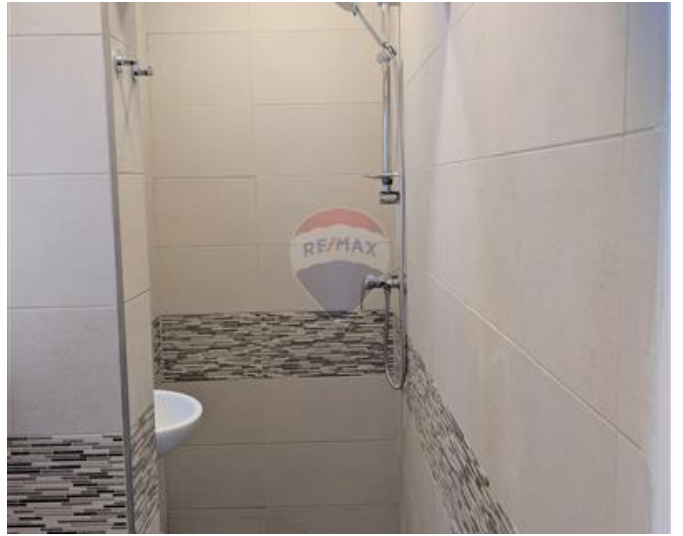

Maisonette - For Rent - Sliema

Sliema - Refurbished maisonette a couple of meters away from the Sliema promenade. Property consisting of a welcoming kitchen/ living, leading to a double bedroom enjoying an en- suite shower room and walk-in wardrobe. Completing this great property is a 12 SQM back yard. Property is offered fully furnished, fully air conditioned and ready to move into.

Features

- ✓ Kitchen/Dinette
- ✓ Balcony
- ✓ A/C

Rooms

- ✓ Kitchen/Living/Dining : 0 x 0 m (0 m2)
- ✓ Double Bedroom : 0 x 0 m (0 m2)
- ✓ Bathroom : 0 x 0 m (0 m2)

Gallery

RE/MAX Edge - Attard

RE/MAX Edge - Attard