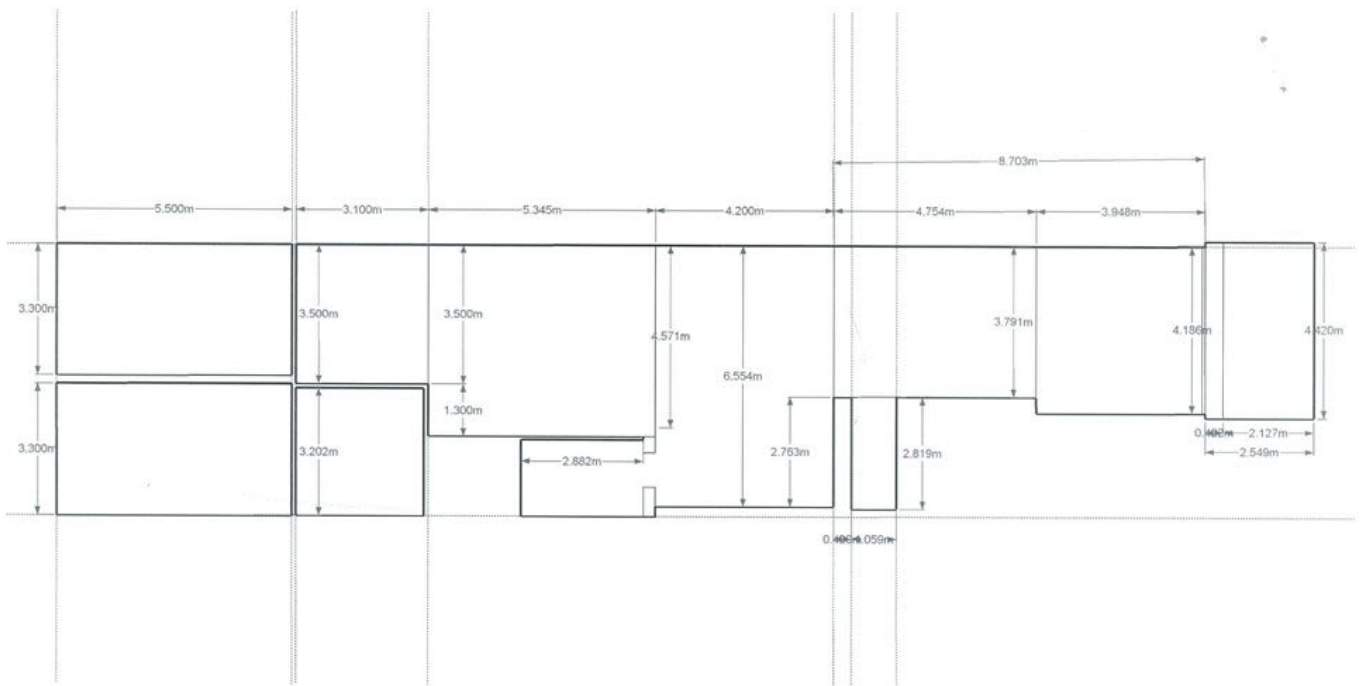

€2,500

Reference No: 240101002-15833

Total Rooms: **0**

Floor Area (m²): **0**

Bathrooms: **0**

Bedrooms: **0**