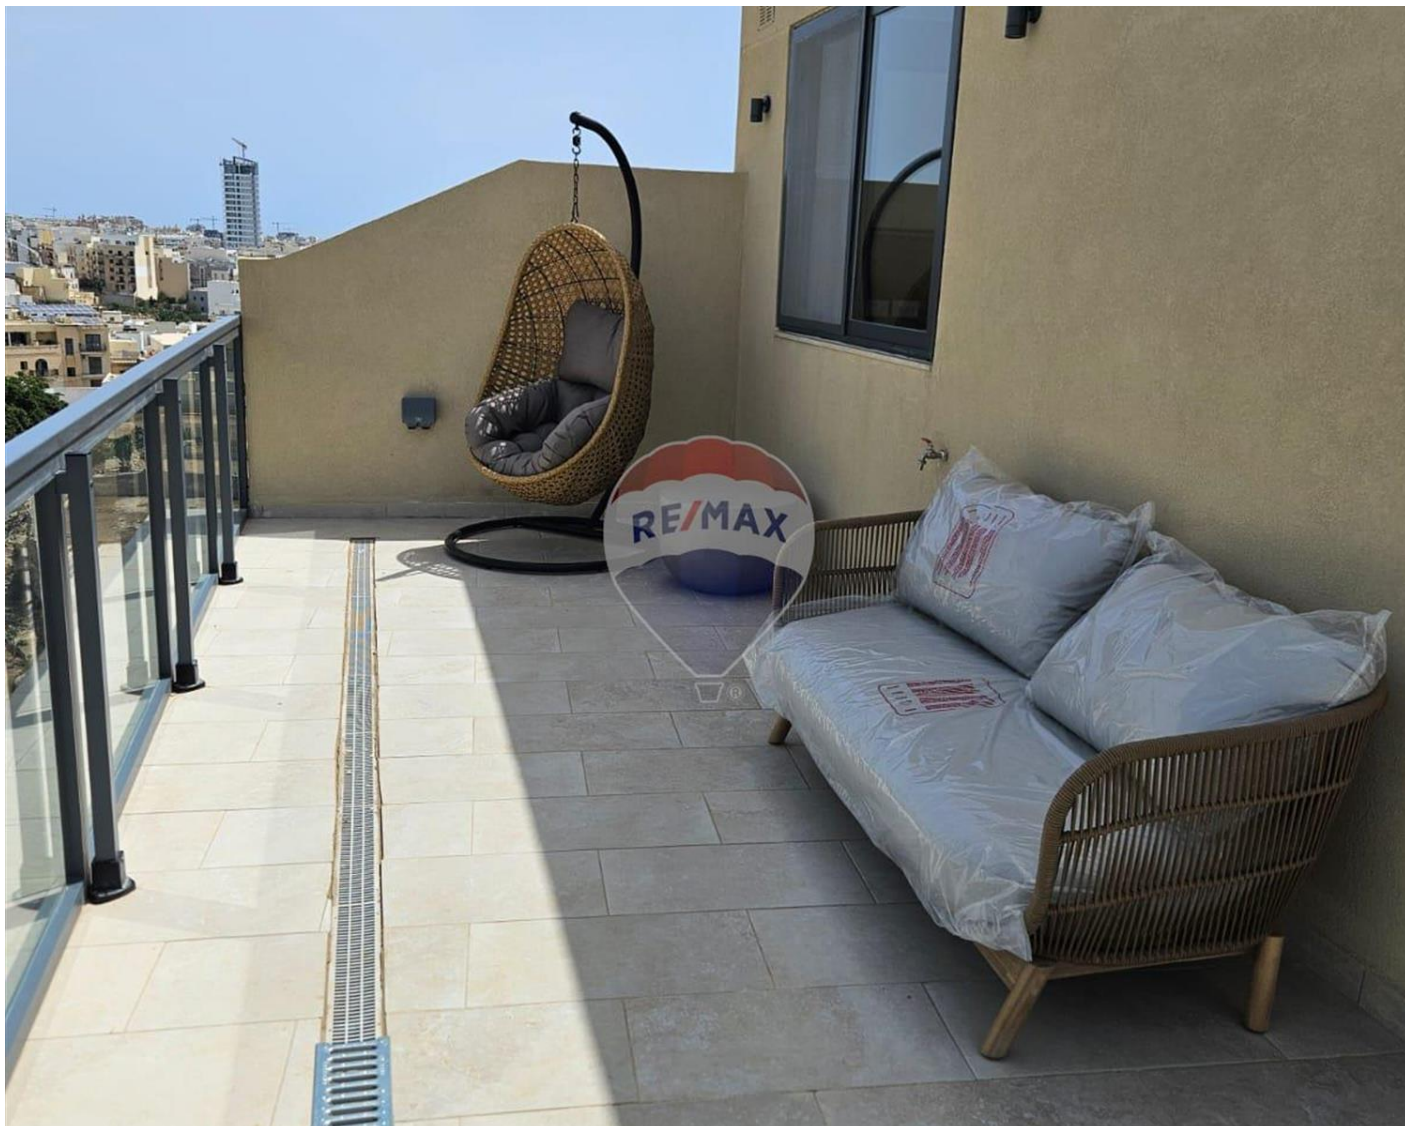

€1,800

Reference No: 240091116-283

Total Rooms: 2

Floor Area (m²) : 0

Bathrooms: 1

Bedrooms: 1