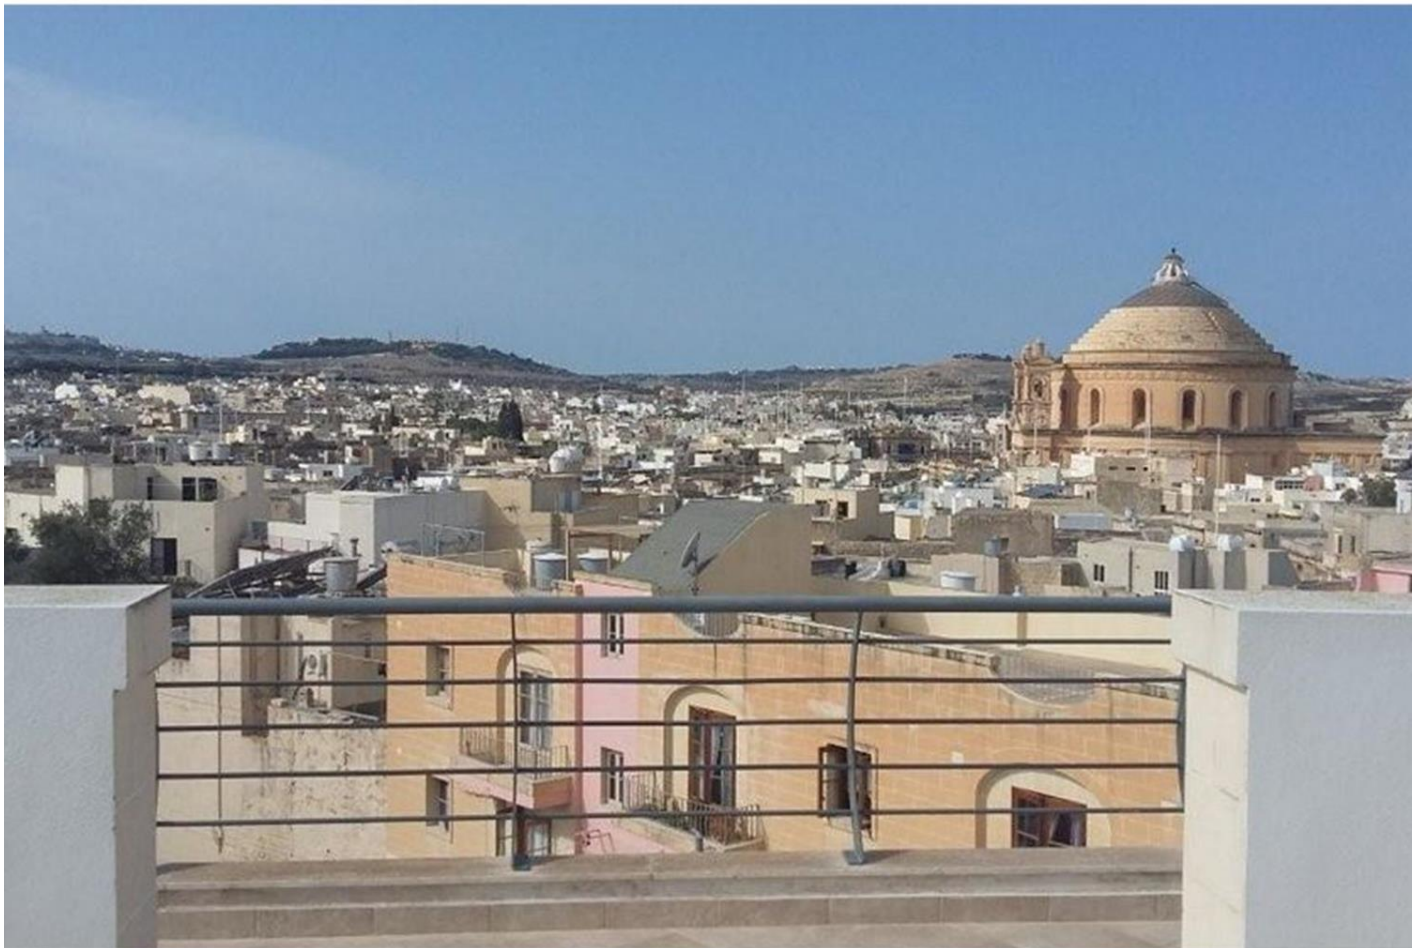

Penthouse in Mosta

Mosta, Central

€1,000

Reference No: 240091116-152

Total Rooms: 4

Floor Area (m²) : 0

Bathrooms: 1

Bedrooms: 1